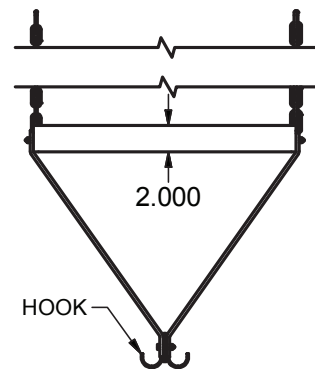

Ceiling Mount Pot Rack

Pot Racks & Hooks

Use your smart phone to scan the above QR code to visit our website:
www.bk-resources.com

Features:

- T-304 Stainless Steel
- Includes Pot Hooks
- Includes 24" Chain & S-Hooks
- Ships KD

Part #	l x w	Pot Hooks
BK-CM36PR	28" x 20"	18
BK-CM48PR	40" x 20"	24
BK-CM60PR	52" x 20"	30
BK-CM72PR	64" x 20"	36
BK-CM96PR	88" x 20"	48

PRODUCT DATA SHEET

BK RESOURCES