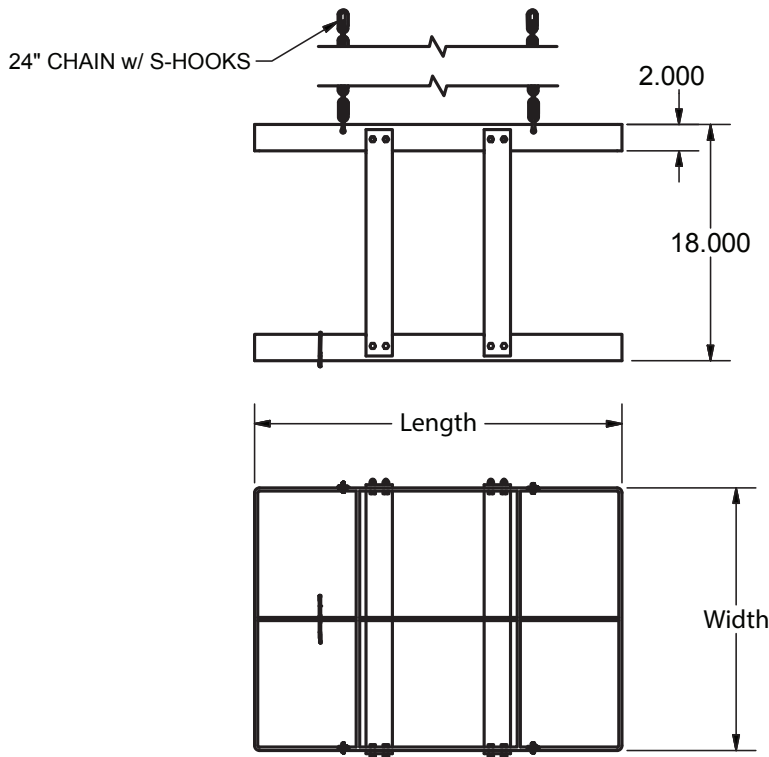

Ceiling Mount Pot Rack

Pot Racks & Hooks

Use your smart phone to scan the above QR code to visit our website:
www.bk-resources.com

Features:

- T-304 Stainless Steel
- Includes Pot Hooks
- Includes 24" Chain & S-Hooks
- Ships KD

Part #	l x w	Pot Hooks
BK-CM36PR	28" x 20"	18
BK-CM48PR	40" x 20"	24
BK-CM60PR	52" x 20"	30
BK-CM72PR	64" x 20"	36
BK-CM96PR	88" x 20"	48

PRODUCT DATA SHEET

BK RESOURCES