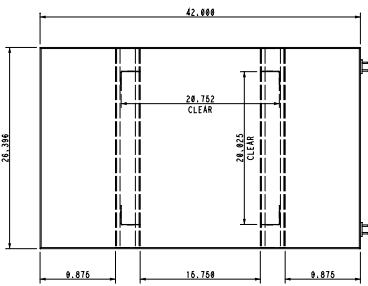

Lincoln DCTI 4805 Stand

Oven and Stand are sold separately

3-D View

Side View

Top View

Front View

Specifications

General

- Stainless Steel stand with casters for Lincoln Digital Impinger CounterTop ovens [Model 2500]
- 42" wide x 20" deep and 28.6" high
- Welded brackets help prevent the oven from shifting when the 4" bullet legs are installed on the DCTI
- Rated for single and double stacking