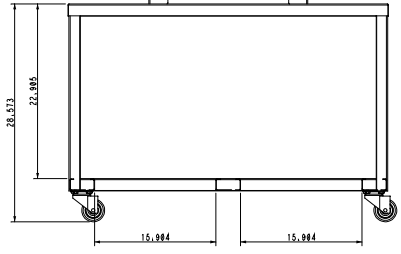

Lincoln DCTI 4805 Stand

Oven and Stand are sold separately

3-D View

Side View

Top View

Front View

Specifications

General

- Stainless Steel stand with casters for Lincoln Digital Impinger CounterTop ovens [Model 2500]
- 42" wide x 20" deep and 28.6" high
- Welded brackets help prevent the oven from shifting when the 4" bullet legs are installed on the DCTI
- Rated for single and double stacking