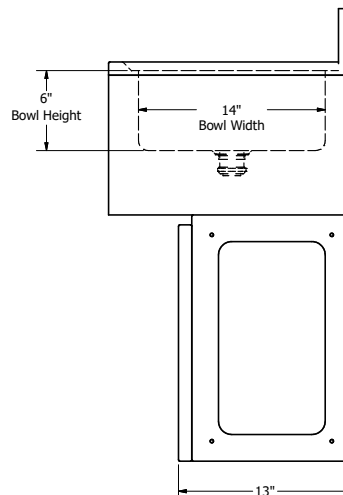

Underbar Dump Sink

Stainless Steel Underbar Dump Sinks

Use your smart phone to scan the above QR code to visit our website:
www.bk-resources.com

Features:

- 10" x 14" x 6" Bowl
- Removable SS Front Panel
- 28.5" Working Height
- Accepts 4" O.C. Faucet

Material:

- T-304 18 ga. Stainless Steel

Part Number	Unit Size (l x w x h)	Faucet Mount	Faucet Included
UBB-18-1014HS	15" x 18" x 34"	Splash	N/A
UBB-18-1014HS-P-G	15" x 18" x 34"	Splash	BKF-W2-6-G
UBB-18-1014HS12	12" x 18" x 34"	Splash	N/A
UBB-18-1014HS12-P-G	12" x 18" x 34"	Splash	BKF-W2-6-G

Part Number	Unit Size (l x w x h)	Faucet Mount	Faucet Included
UBB-21-1014HS	15" x 21" x 34"	Deck	N/A
UBB-21-1014HS-P-G	15" x 21" x 34"	Deck	BKD-6-G
UBB-21-1014HS12	12" x 21" x 34"	Deck	N/A
UBB-21-1014HS12-P-G	12" x 21" x 34"	Deck	BKD-6-G