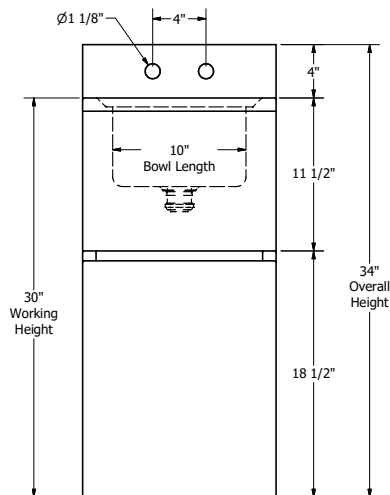

Underbar Dump Sink

Stainless Steel Underbar Dump Sinks

Use your smart phone to scan the above QR code to visit our website:
www.bk-resources.com

Features:

- 10" x 14" x 6" Bowl
- Removable SS Front Panel
- 28.5" Working Height
- Accepts 4" O.C. Faucet

Material:

- T-304 18 ga. Stainless Steel

Part Number	Unit Size (l x w x h)	Faucet Mount	Faucet Included
UBB-18-1014HS	15" x 18" x 34"	Splash	N/A
UBB-18-1014HS-P-G	15" x 18" x 34"	Splash	BKF-W2-6-G
UBB-18-1014HS12	12" x 18" x 34"	Splash	N/A
UBB-18-1014HS12-P-G	12" x 18" x 34"	Splash	BKF-W2-6-G

Part Number	Unit Size (l x w x h)	Faucet Mount	Faucet Included
UBB-21-1014HS	15" x 21" x 34"	Deck	N/A
UBB-21-1014HS-P-G	15" x 21" x 34"	Deck	BKD-6-G
UBB-21-1014HS12	12" x 21" x 34"	Deck	N/A
UBB-21-1014HS12-P-G	12" x 21" x 34"	Deck	BKD-6-G