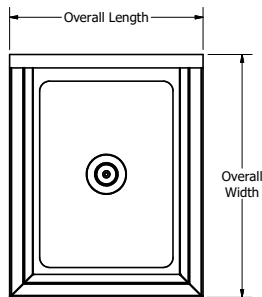

Underbar Dump Sink

Stainless Steel Underbar Dump Sinks

Use your smart phone to scan the above QR code to visit our website:
www.bk-resources.com

Features:

- 10" x 14" x 6" Bowl
- Removable SS Front Panel
- 28.5" Working Height
- Accepts 4" O.C. Faucet

Material:

- T-304 18 ga. Stainless Steel

Part Number	Unit Size (l x w x h)	Faucet Mount	Faucet Included
UBB-18-1014HS	15" x 18" x 34"	Splash	N/A
UBB-18-1014HS-P-G	15" x 18" x 34"	Splash	BKF-W2-6-G
UBB-18-1014HS12	12" x 18" x 34"	Splash	N/A
UBB-18-1014HS12-P-G	12" x 18" x 34"	Splash	BKF-W2-6-G

Part Number	Unit Size (l x w x h)	Faucet Mount	Faucet Included
UBB-21-1014HS	15" x 21" x 34"	Deck	N/A
UBB-21-1014HS-P-G	15" x 21" x 34"	Deck	BKD-6-G
UBB-21-1014HS12	12" x 21" x 34"	Deck	N/A
UBB-21-1014HS12-P-G	12" x 21" x 34"	Deck	BKD-6-G