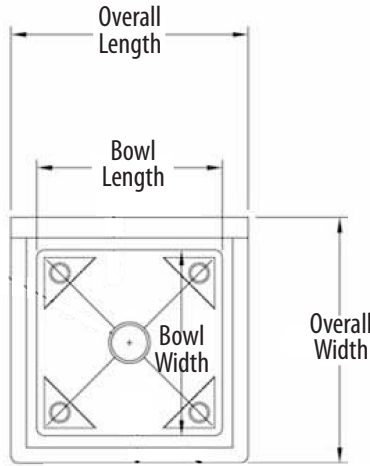

One Compartment - No Drainboards

Stainless Steel Compartment Sinks

PRODUCT DATA SHEET

BK RESOURCES