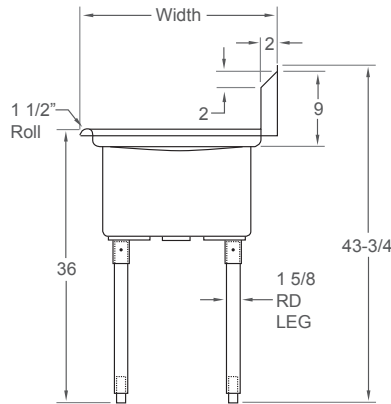

One Compartment - No Drainboards

Stainless Steel Compartment Sinks

PRODUCT DATA SHEET

BK RESOURCES