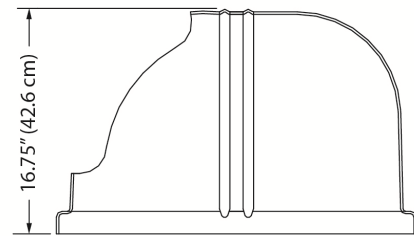

GOLD MEDAL® PRODUCTS CO.

Double Bubble

Model No. 3943

Specifications

Overall Dimensions:

Width: Reference drawing shown.

Depth:

Height:

Features:

- Cotton candy machine floss pan cover—clear, bubble style.
- PETG copolyester or polycarbonate—food grade.
- Fits 26" O.D. floss pans 42040 and 42040NM.

Gold Medal Products Co.
10700 Medallion Drive, Cincinnati, OH 45241