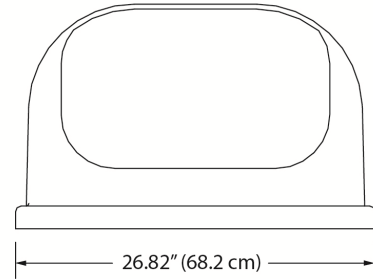

GOLD MEDAL® PRODUCTS CO.

Double Bubble

Model No. 3943

Specifications

Overall Dimensions:

Width: Reference drawing shown.

Depth:

Height:

Features:

- Cotton candy machine floss pan cover—clear, bubble style.
- PETG copolyester or polycarbonate—food grade.
- Fits 26" O.D. floss pans 42040 and 42040NM.

Gold Medal Products Co.
10700 Medallion Drive, Cincinnati, OH 45241