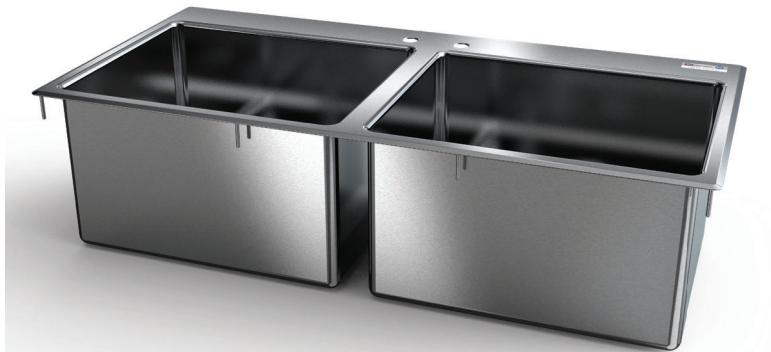

2-BOWL DROP-IN SINK

SINK BOWLS - DROP-IN

MATERIALS

- Stainless Steel; Fabricated

FEATURES

- 4" On-Center Deck-Mounted Faucet Holes
- 3-1/2" Drain Opening With Drain Basket Included
- Safety Hem Along Sink Edges

MODEL NUMBER	BOWL SIZE L X W X H	LENGTH	WIDTH
DI-2-101410	10" x 14" x 10"	24"	18"
DI-2-141612	14" x 16" x 12"	33"	22"
DI-2-201612	20" x 16" x 12"	45"	22"