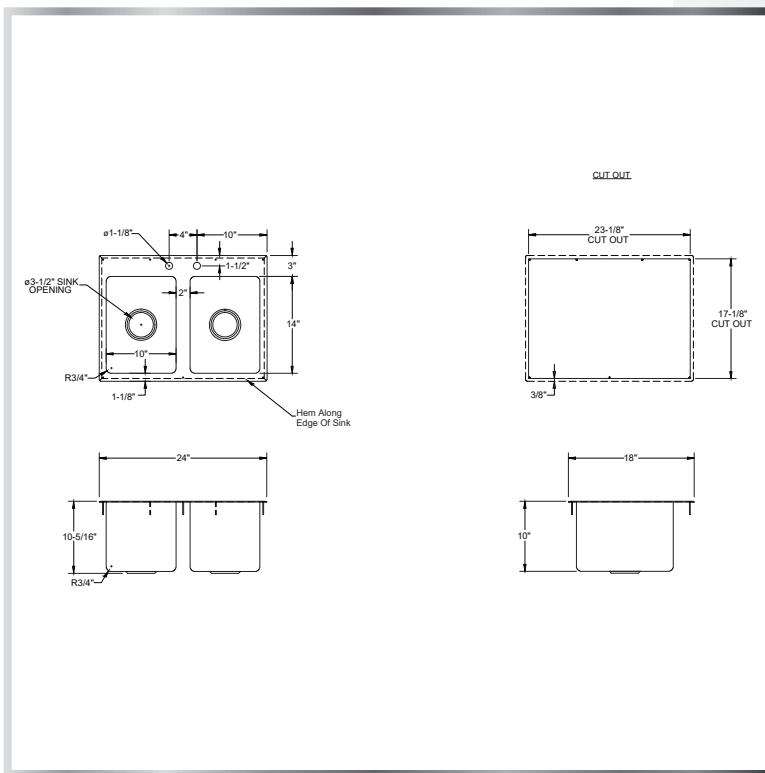

2-BOWL DROP-IN SINK

SINK BOWLS - DROP-IN

MATERIALS

- Stainless Steel; Fabricated

FEATURES

- 4" On-Center Deck-Mounted Faucet Holes
- 3-1/2" Drain Opening With Drain Basket Included
- Safety Hem Along Sink Edges

MODEL NUMBER	BOWL SIZE L X W X H	LENGTH	WIDTH
DI-2-101410	10" x 14" x 10"	24"	18"
DI-2-141612	14" x 16" x 12"	33"	22"
DI-2-201612	20" x 16" x 12"	45"	22"