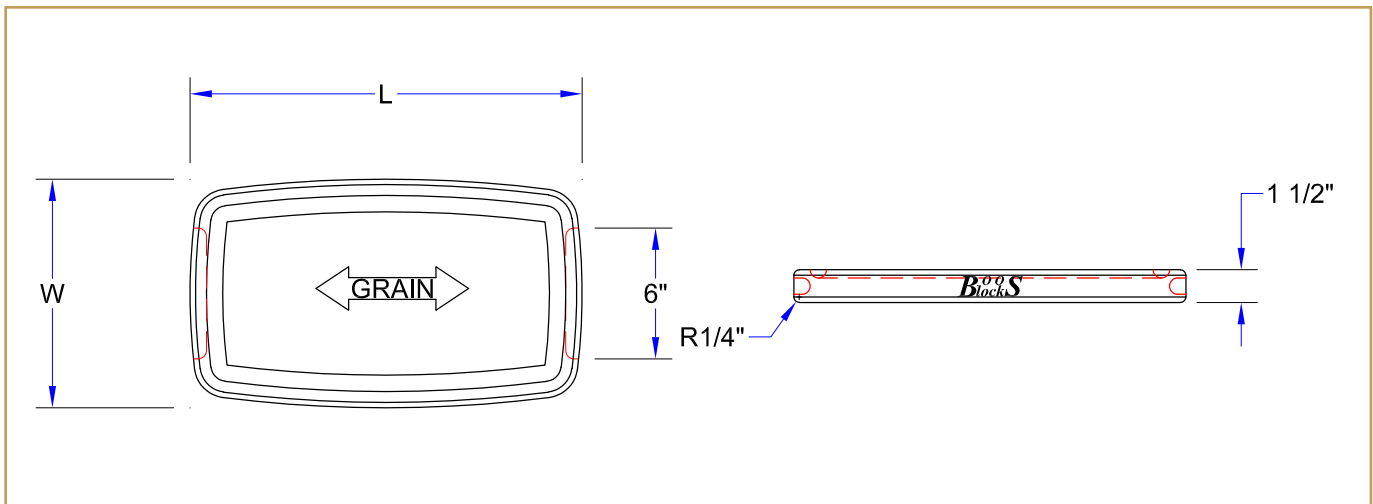

"CB1050" PRO CHEF COLLECTION

Edge Grain Wood Cutting Board - 1½" Thick - Reversible

FEATURES:

- Northern Hard Rock Maple
- Edge Grain Construction
- Juice Groove (One Side)
- Reversible With Recessed Finger Grips
- Oil Finish

CERTIFICATIONS:

CB1050-1M1811150

"CB1050" WOOD CUTTING BOARD

| MODEL | SIZE (L X W X H) | WT. (LBS) |
|------------------|--------------------|-----------|
| CB1050-1M1811150 | 18"x10-1/2"x1-1/2" | 8 |
| CB1050-1M2014150 | 20"x14"x1-1/2" | 12 |

ALL DIMENSIONS ARE TYPICAL. TOLERANCE +/- .125". JOHN BOOS & CO. RESERVES THE RIGHT TO CHANGE SPECIFICATIONS WITHOUT NOTICE.