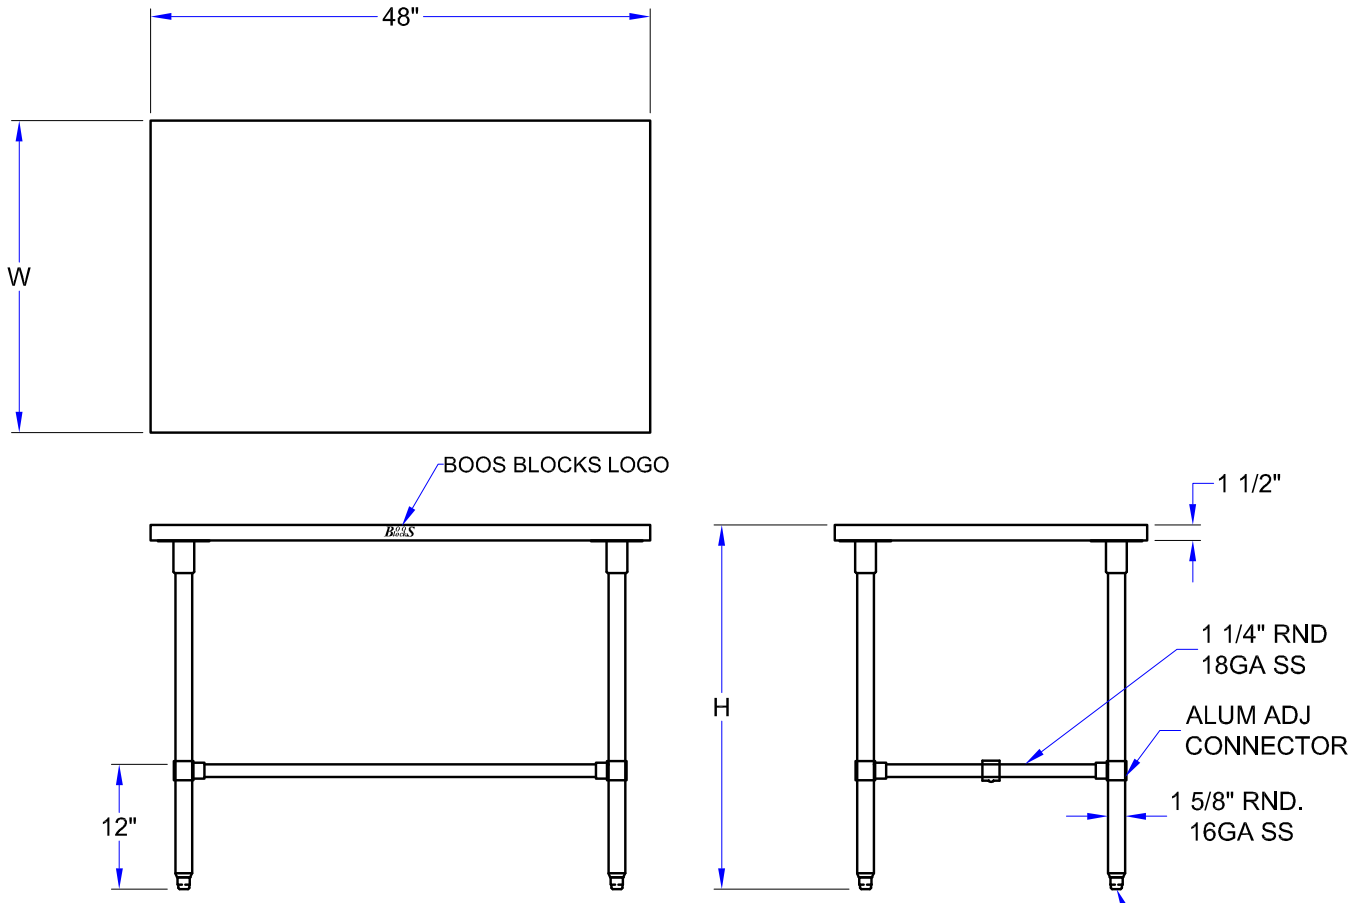

CERTIFICATIONS:

NHLA

ACCESSORIES

MODEL	DESCRIPTION
CAS01-R	Set Of 4 - 5" Locking Casters

"CHY-CUCKNB" CUCINA CLASSICO

MODEL	SIZE (L X W X H)	OVERALL HEIGHT	WT. (LBS)
CHY-CUCKNB424	48"x24"x1-1/2"	35"	51
CHY-CUCKNB430	48"x30"x1-1/2"	35"	53
CHY-CUCKNB424-40	48"x24"x1-1/2"	40"	56
CHY-CUCKNB430-40	48"x30"x1-1/2"	40"	58

ALL DIMENSIONS ARE TYPICAL. TOLERANCE +/- .500". JOHN BOOS & CO. RESERVES THE RIGHT TO CHANGE SPECIFICATIONS WITHOUT NOTICE.

DETAILED SPECIFICATIONS

"CHY-CUCKNB" CUCINA CLASSICO

MODEL	SIZE (L X W X H)	OVERALL HEIGHT	WT. (LBS)
CHY-CUCKNB424	48"x24"x1-1/2"	35"	51
CHY-CUCKNB430	48"x30"x1-1/2"	35"	53
CHY-CUCKNB424-40	48"x24"x1-1/2"	40"	56
CHY-CUCKNB430-40	48"x30"x1-1/2"	40"	58

ALL DIMENSIONS ARE TYPICAL. TOLERANCE +/- .500". JOHN BOOS & CO. RESERVES THE RIGHT TO CHANGE SPECIFICATIONS WITHOUT NOTICE.