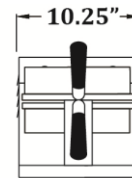

## Specifications

Operator End View

Side View

### Overall Dimensions:

**Width:** 10.25"

**Depth:** 22.875"

**Height:** 13"

(Dimensions w/grids in closed position.)