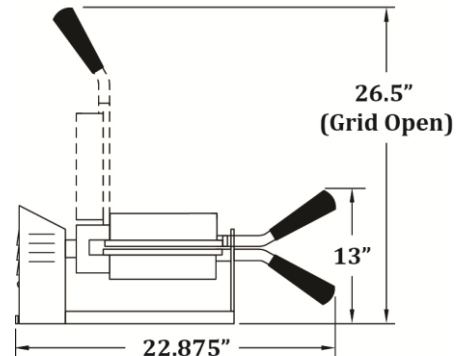

## Specifications

Operator End View

Side View

### Overall Dimensions:

**Width:** 10.25"

**Depth:** 22.875"

**Height:** 13"

(Dimensions w/grids in closed position.)

### Plug Type:

NEMA 5-15P