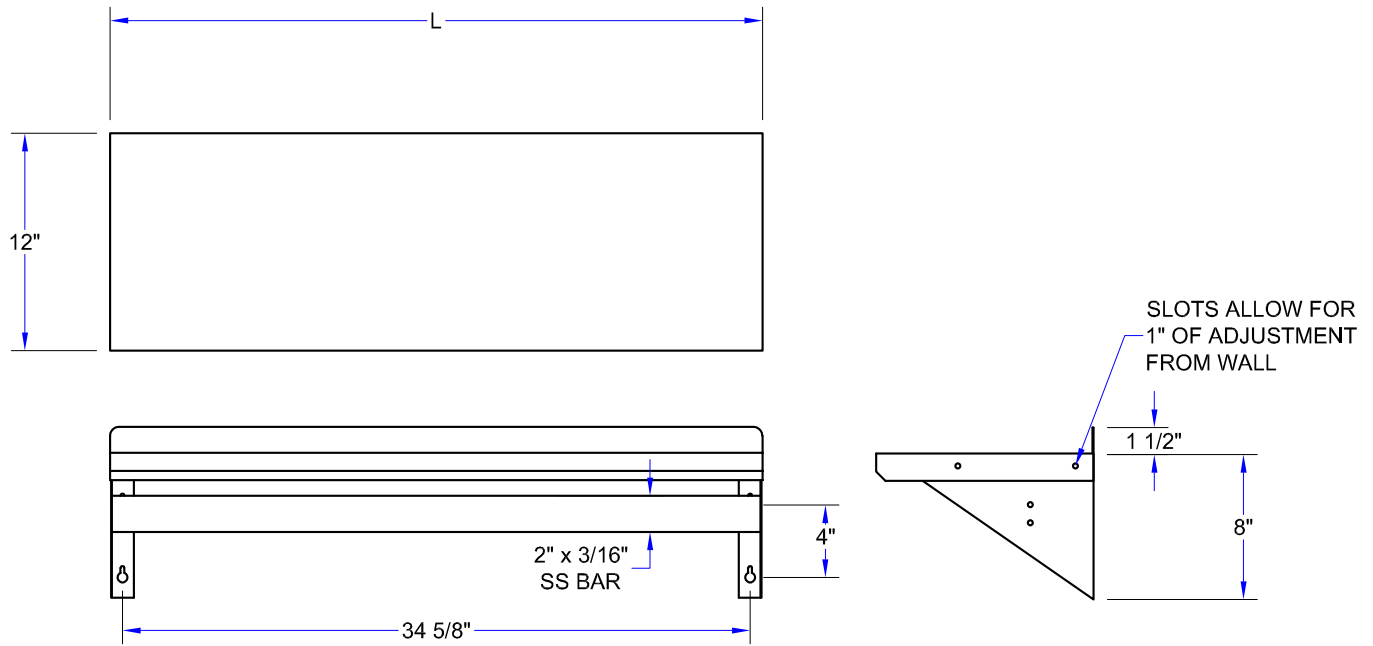

NHLA

HOOK-SS-DBL

ACCESSORIES

MODEL	DESCRIPTION
HOOK-SS-DBL	Additional Double Sided Pot Rack Hook

"MENSL" CUCINA MENSOLA

MODEL	SIZE (L X W X H)	WT. (LBS)
MENSL24-P	24"x12"x9-1/2"	16
MENSL36-P	36"x12"x9-1/2"	22
MENSL48-P	48"x12"x9-1/2"	28

ALL DIMENSIONS ARE TYPICAL. TOLERANCE +/- .500". JOHN BOOS & CO. RESERVES THE RIGHT TO CHANGE SPECIFICATIONS WITHOUT NOTICE.

DETAILED SPECIFICATIONS

"MENSL" CUCINA MENSOLA

MODEL	SIZE (L X W X H)	WT. (LBS)
MENSL24-P	24"x12"x9-1/2"	16
MENSL36-P	36"x12"x9-1/2"	22
MENSL48-P	48"x12"x9-1/2"	28

ALL DIMENSIONS ARE TYPICAL. TOLERANCE +/- .500". JOHN BOOS & CO. RESERVES THE RIGHT TO CHANGE SPECIFICATIONS WITHOUT NOTICE.