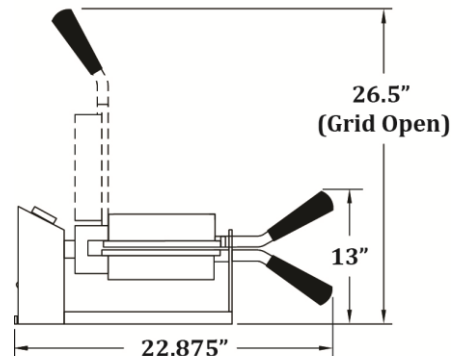

GOLD MEDAL® PRODUCTS CO.

Belgian Waffle Baker w/Removable Grids

Model No. 5042

Specifications

Operator End View

Side View

Overall Dimensions:

Width: 10"

Depth: 22.875"

Height: 13"

(Dimensions w/grids in closed position.)

Features:

- Removable Grids

Electrical - Domestic

120V

1300 WATTS 60 Hz

(NEMA 5-15P) Plug

Plug Type:

NEMA 5-15P

Agency Approvals:

LISTED

Gold Medal Products Co.

10700 Medallion Drive, Cincinnati, OH 45241

Ph: (513) 769-7676, (800) 543-0862; Fax: (513) 769-8500