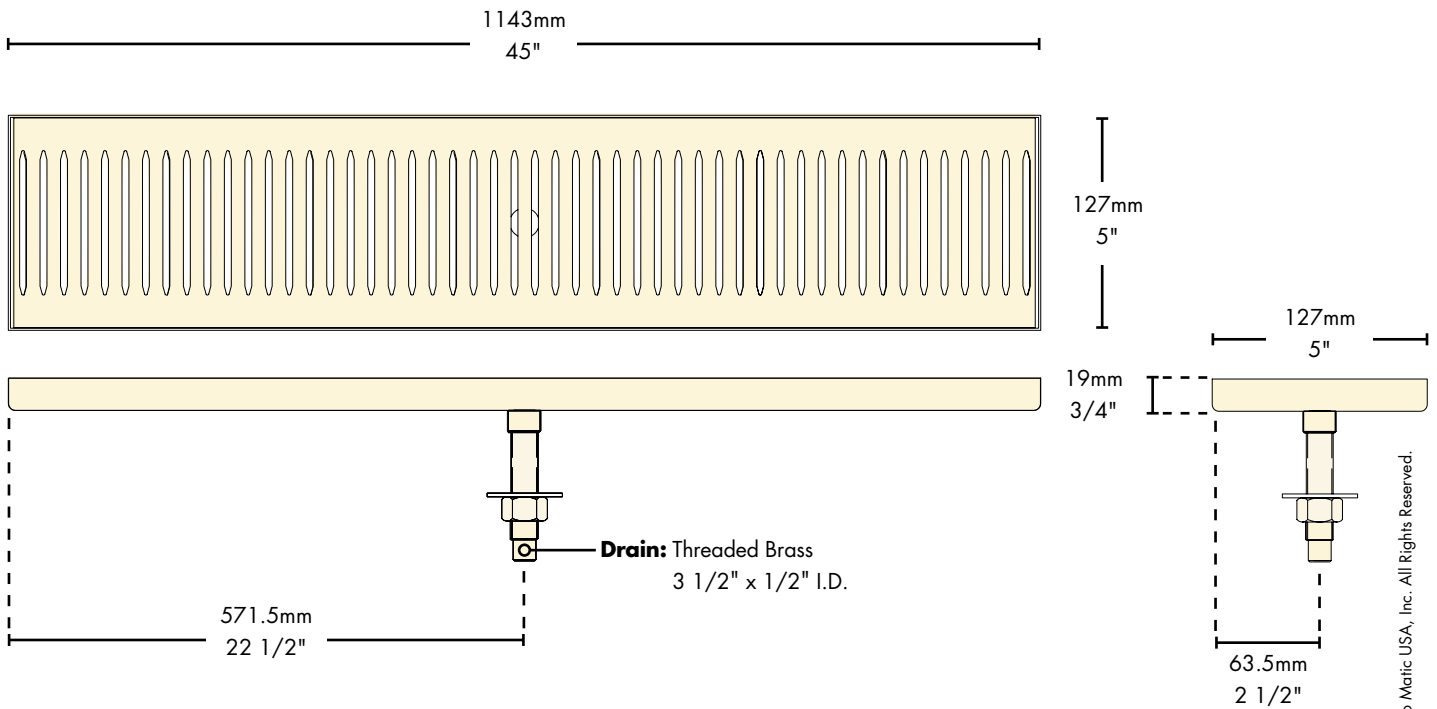

Specifications

Micro Matic reserves the right to change specifications without notice.

AUTOQUOTES

Part No.	Description	Shipping Weight	Box Dimensions
☐ DP-120D-45	Stainless Steel	4 kg	1,168.4mm L x 203mm W x 51mm H
		8 lbs	46"L x 8"W x 2"H
☐ DP-120DSSPVD-45	PVD Brass	4 kg	1,168.4mm L x 203mm W x 51mm H
		8 lbs	46"L x 8"W x 2"H

Dimensions

Copyright ©2011 Micro Matic USA, Inc. All Rights Reserved.

00192D1008

www.micromatic.com

Toll Free: 1-(866) 327-4159

West	Central	Southeast	Northeast
19791 Bahama Street Northridge, CA 91324 Tel. (818) 701-9765 Fax. (818) 701-9844	10726 North Second Street Machesney Park, IL 61115 Tel. (815) 968-7557 Fax. (815) 968-0363	2364 Simon Court Brooksville, FL 34604 Tel. (352) 799-6331 Fax. (352) 796-2429	4601 Saucon Creek Road Center Valley, PA 18034 Tel. (610) 625-4464 Fax. (610) 625-4466