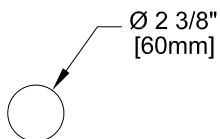

SINGLE DECK FAUCET W/ LEVER HANDLES

SINGLE DECK FAUCET W/ WRIST HANDLES

FOOTPRINT:

ROUGH-IN:

PRODUCT NAME: STAINLESS STEEL
SINGLE DECK FAUCET

MODEL:

- 58130 W/ 6" SWIVEL/RIGID GOOSENECK SPOUT
W/ LEVER HANDLES
- 58149 W/ 12" SWIVEL/RIGID GOOSENECK SPOUT
W/ LEVER HANDLES
- 58327 W/ 6" SWIVEL/RIGID GOOSENECK SPOUT
W/ WRIST HANDLES
- 58335 W/ 12" SWIVEL/RIGID GOOSENECK SPOUT
W/ WRIST HANDLES

FEATURES

CONTROL VALVE

- * SINGLE DECK
- * STAINLESS STEEL CONSTRUCTION
- * SWIVEL SEAT DISK
- * STEM - LEFT HAND
- * LEVER HANDLES OR WRIST HANDLES
- * STAINLESS STEEL GOOSENECK SPOUT

SYSTEM LIMITS

- * TEMP: 40°F MIN. TO 140°F MAX. STATIC
- * PRESSURE 200 PSI MAX.
- * 2.20 GPM AT 80 PSI

SHIPPING WEIGHT

- * 4.75 LBS

* NSF 61-9 APPROVED & LISTED

www.truesdail.com

MODELS	DIM "A"	DIM "B"	DIM "C"
58130	4-7/8"	8-7/16"	3-1/2"
58327	[123.8mm]	[214.3mm]	[88.90mm]
58149	8-5/8"	12-5/8"	5-1/2"
58335	[219mm]	[320.6mm]	[139.7mm]