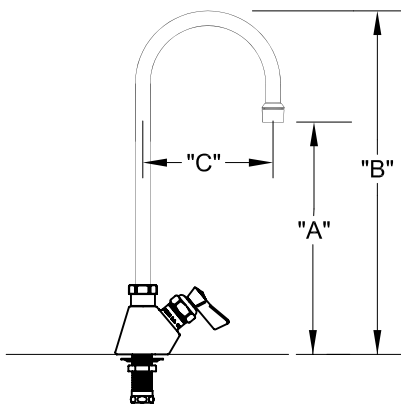

SINGLE DECK FAUCET W/ LEVER HANDLES

SINGLE DECK FAUCET W/ WRIST HANDLES

FOOTPRINT:

ROUGH-IN:

PRODUCT NAME: STAINLESS STEEL
SINGLE DECK FAUCET

MODEL:

- 58130 W/ 6" SWIVEL/RIGID GOOSENECK SPOUT
W/ LEVER HANDLES
- 58149 W/ 12" SWIVEL/RIGID GOOSENECK SPOUT
W/ LEVER HANDLES
- 58327 W/ 6" SWIVEL/RIGID GOOSENECK SPOUT
W/ WRIST HANDLES
- 58335 W/ 12" SWIVEL/RIGID GOOSENECK SPOUT
W/ WRIST HANDLES

FEATURES

CONTROL VALVE

- * SINGLE DECK
- * STAINLESS STEEL CONSTRUCTION
- * SWIVEL SEAT DISK
- * STEM - LEFT HAND
- * LEVER HANDLES OR WRIST HANDLES
- * STAINLESS STEEL GOOSENECK SPOUT

SYSTEM LIMITS

- * TEMP: 40°F MIN. TO 140°F MAX. STATIC
- * PRESSURE 200 PSI MAX.
- * 2.20 GPM AT 80 PSI

SHIPPING WEIGHT

- * 4.75 LBS

* NSF 61-9 APPROVED & LISTED

www.truesdail.com

MODELS	DIM "A"	DIM "B"	DIM "C"
58130	4-7/8"	8-7/16"	3-1/2"
58327	[123.8mm]	[214.3mm]	[88.90mm]
58149	8-5/8"	12-5/8"	5-1/2"
58335	[219mm]	[320.6mm]	[139.7mm]