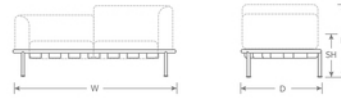

Dock Loveseat #742

Designer: Sebastian Herkner

DETAILS

H	W	D	SH	Lbs
33"	77"	36"	17"	86.4

Download Collection Brochure [HERE](#)

Cushion Details [HERE](#)

Outdoor/Indoor Lounge Loveseat

*Cushions sold separately