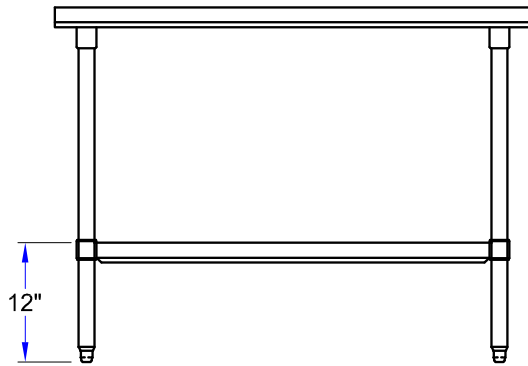

SPECIFICATIONS:

- Top: Stainless Steel Tops Are TIG Welded, Exposed Welds Are Polished To Match Adjacent Surface
- Top: 18GA Stainless Steel Type 430 Stainless Steel Mechanically Polished, Satin Finish
- Shelf: 18GA Stainless Steel
- Legs: 1-5/8" Round O.D. 16GA Tubular Stainless Steel
- Gussets: Stainless Steel
- Feet: 1" Adjustable Plastic Bullet Feet

FBLS4830

CERTIFICATIONS:

"FBLS" BUDGET STAINLESS STEEL TOP WORK TABLES

LENGTH	18" WIDE	WT (LBS)	24" WIDE	WT (LBS)	30" WIDE	WT (LBS)
24"	FBLS2418	35	FBLS2424	40	-	-
30"	FBLS3018	38	FBLS3024	45	FBLS3030	50
36"	FBLS3618	41	FBLS3624	50	FBLS3630	56
48"	FBLS4818	44	FBLS4824	61	FBLS4830	70
60"	FBLS6018	47	FBLS6024	71	FBLS6030	83
72"	FBLS7218	50	FBLS7224	83	FBLS7230	95
96"	FBLS9618	56	FBLS9624	111	FBLS9630	128

ALL DIMENSIONS ARE TYPICAL. TOLERANCE +/- .500". JOHN BOOS & CO. RESERVES THE RIGHT TO CHANGE SPECIFICATIONS WITHOUT NOTICE.

DETAILED SPECIFICATIONS

Units 7 Ft. & Larger Are
Furnished With Six Legs
Shelf Length = Length Minus 4.875"
Shelf Width = Width Minus 4.25"

"FBLs" BUDGET STAINLESS STEEL TOP WORK TABLES

LENGTH	18" WIDE	WT (LBS)	24" WIDE	WT (LBS)	30" WIDE	WT (LBS)
24"	FBLs2418	35	FBLs2424	40	-	-
30"	FBLs3018	38	FBLs3024	45	FBLs3030	50
36"	FBLs3618	41	FBLs3624	50	FBLs3630	56
48"	FBLs4818	44	FBLs4824	61	FBLs4830	70
60"	FBLs6018	47	FBLs6024	71	FBLs6030	83
72"	FBLs7218	50	FBLs7224	83	FBLs7230	95
96"	FBLs9618	56	FBLs9624	111	FBLs9630	128