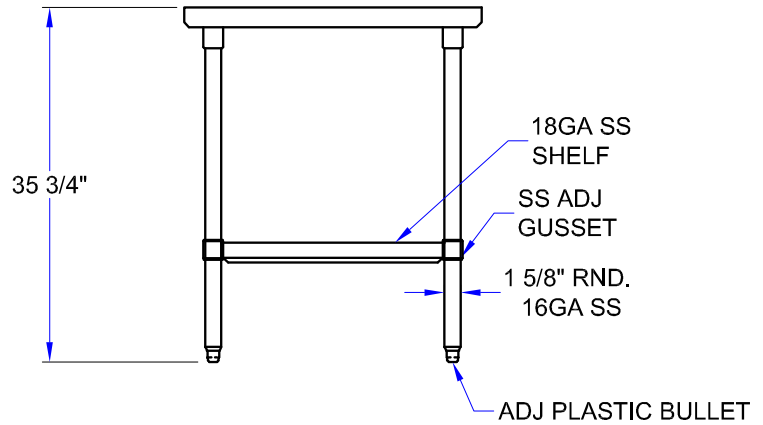

SPECIFICATIONS:

- Top: Stainless Steel Tops Are TIG Welded, Exposed Welds Are Polished To Match Adjacent Surface
- Top: 18GA Stainless Steel Type 430 Stainless Steel Mechanically Polished, Satin Finish
- Shelf: 18GA Stainless Steel
- Legs: 1-5/8" Round O.D. 16GA Tubular Stainless Steel
- Gussets: Stainless Steel
- Feet: 1" Adjustable Plastic Bullet Feet

FBLS4830

CERTIFICATIONS:

"FBLS" BUDGET STAINLESS STEEL TOP WORK TABLES

LENGTH	18" WIDE	WT (LBS)	24" WIDE	WT (LBS)	30" WIDE	WT (LBS)
24"	FBLS2418	35	FBLS2424	40	-	-
30"	FBLS3018	38	FBLS3024	45	FBLS3030	50
36"	FBLS3618	41	FBLS3624	50	FBLS3630	56
48"	FBLS4818	44	FBLS4824	61	FBLS4830	70
60"	FBLS6018	47	FBLS6024	71	FBLS6030	83
72"	FBLS7218	50	FBLS7224	83	FBLS7230	95
96"	FBLS9618	56	FBLS9624	111	FBLS9630	128

ALL DIMENSIONS ARE TYPICAL. TOLERANCE +/- .500". JOHN BOOS & CO. RESERVES THE RIGHT TO CHANGE SPECIFICATIONS WITHOUT NOTICE.

DETAILED SPECIFICATIONS

Units 7 Ft. & Larger Are
Furnished With Six Legs
Shelf Length = Length Minus 4.875"
Shelf Width = Width Minus 4.25"

"FBLs" BUDGET STAINLESS STEEL TOP WORK TABLES

LENGTH	18" WIDE	WT (LBS)	24" WIDE	WT (LBS)	30" WIDE	WT (LBS)
24"	FBLs2418	35	FBLs2424	40	-	-
30"	FBLs3018	38	FBLs3024	45	FBLs3030	50
36"	FBLs3618	41	FBLs3624	50	FBLs3630	56
48"	FBLs4818	44	FBLs4824	61	FBLs4830	70
60"	FBLs6018	47	FBLs6024	71	FBLs6030	83
72"	FBLs7218	50	FBLs7224	83	FBLs7230	95
96"	FBLs9618	56	FBLs9624	111	FBLs9630	128