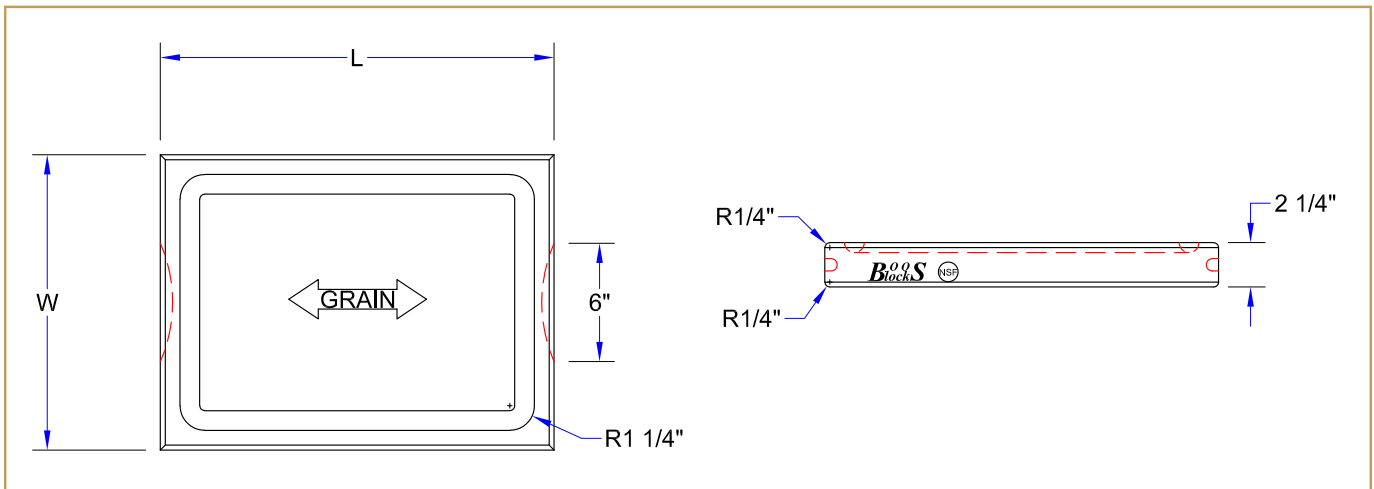

"RA-GRV" PRO CHEF COLLECTION

Edge Grain Wood Cutting Board - RA Board Series - 2 1/4" Thick

FEATURES:

- Northern Hard Rock Maple, 2-1/4" Thick
- Reversible
- Includes Finger Grips & Juice Groove
- Edge Grain Construction
- Oil Finish

CERTIFICATIONS:

RA02-GRV

"RA-GRV" WOOD CUTTING BOARD

MODEL	SIZE (L X W X H)	WT. (LBS)
RA02-GRV	20"x15"x2-1/4"	17

ALL DIMENSIONS ARE TYPICAL. TOLERANCE +/- .125". JOHN BOOS & CO. RESERVES THE RIGHT TO CHANGE SPECIFICATIONS WITHOUT NOTICE.