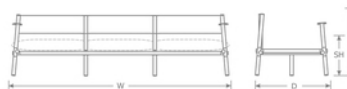

DETAILS

H	W	D	Lbs
28.5"	101"	34"	96

Download Collection Brochure [HERE](#)

Outdoor/Indoor Lounge Sofa

Advanced Collection

Frame: Aluminum

Seat/Back: Aluminum / Eco-Leather

Assembly Required: Yes