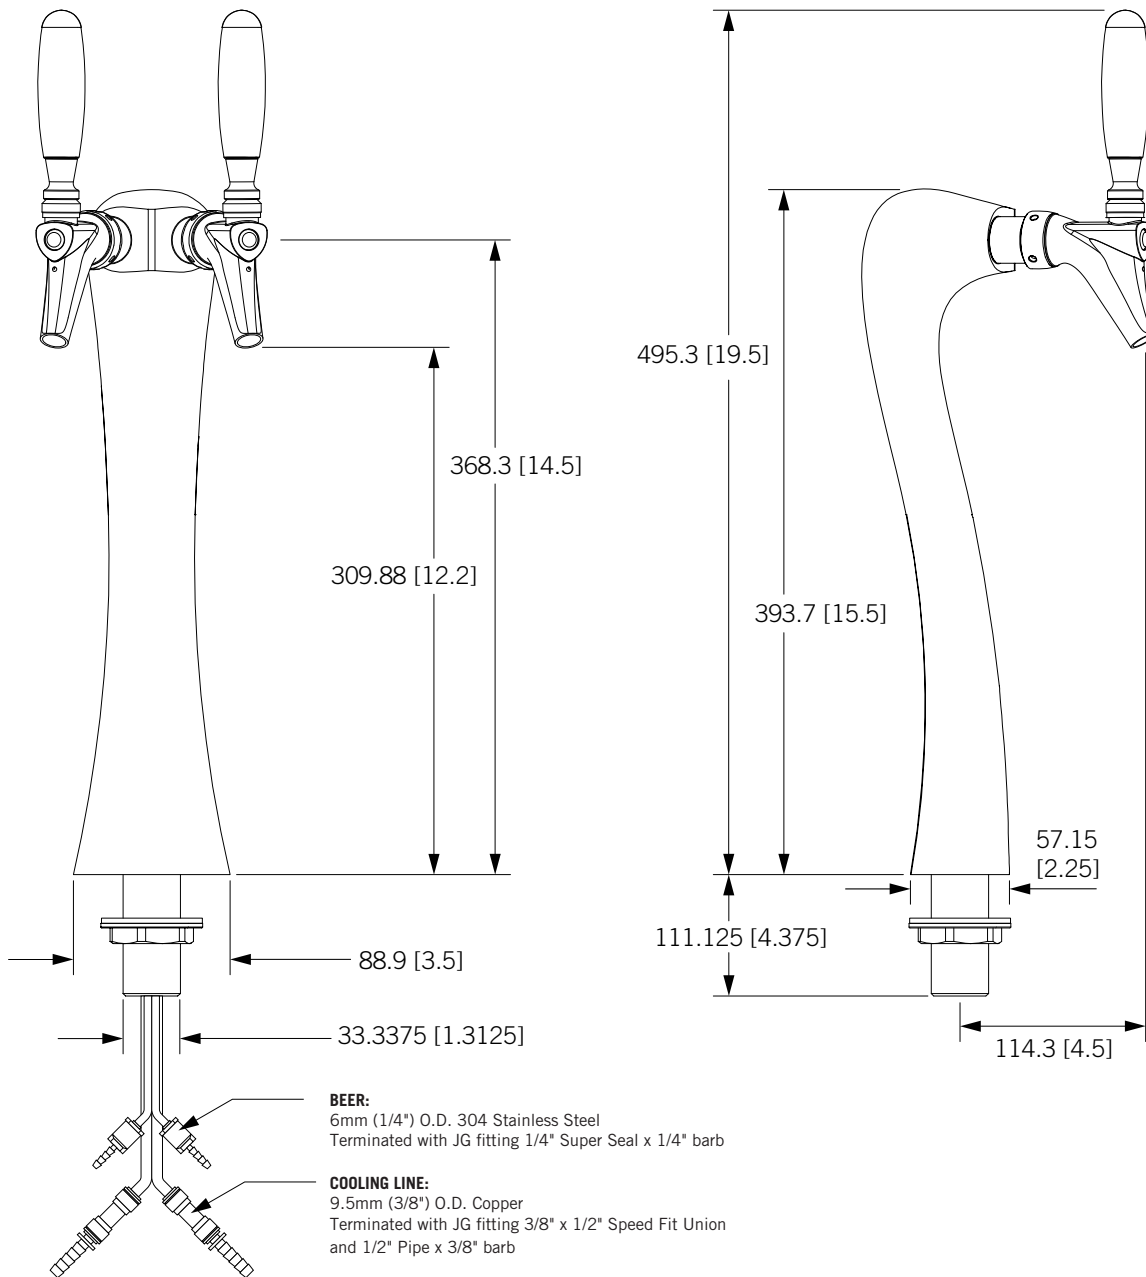

- Elegant curves and flowing lines rise from the bar top.
- All stainless steel product contact.
- Available in either glycol cooled or air cooled.

A-G5-2-C-A

Chrome (Air Cooled)

A-G5-2-C-G

Chrome (Glycol Cooled)

Medallion Version Available: **A-G5-2-C-G-M***

Faucet knobs not included.

Part No.	Faucets	Finish	Dispense System	Shipping Weight
<input type="checkbox"/> A-G5-2-C-A	2	Chrome	Air Cooled	TBD
<input type="checkbox"/> A-G5-2-C-G	2	Chrome	Glycol Cooled	TBD

Medallion Version Available: A-G5-2-C-G-M*

Dimensions

 **MICRO MATIC**
Toll-Free: 1-866-327-4159
www.micromatic.com

West
19791 Bahama St.
Northridge, CA 91324
Tel. (818) 701-9765
Fax. (818) 701-9844

Central
10726 North Second St.
Machesney Park, IL 61115
Tel. (815) 968-7557
Fax. (815) 968-0363