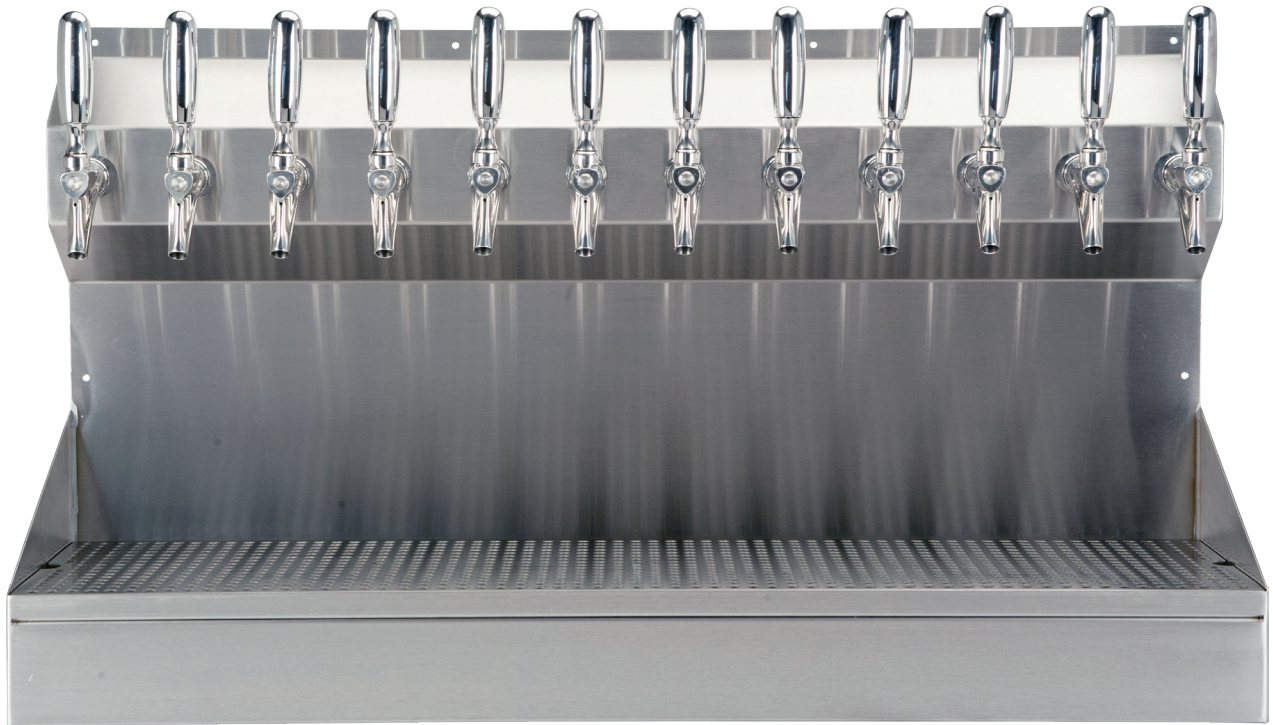

DRAFT TOWERS

KRONOS - 12 FAUCET

- Maximize bar top space with convenient wall mounting.
- All-in-one design: draft tower and drip tray.
- Exterior finish will provide years of durable service.
- All stainless steel contact with the beer for the ultimate in draft purity.

KRONOS-12SSKR

Brushed Stainless Steel

Faucet knobs not included.

www.micromatic.com • 1 (866) 327-4159

KRONOS - 12 FAUCET

Job Number: _____ Location: _____

Part No.	Faucets	Finish	Dispense System	Shipping Weight
 KRONOS-12SSKR	12	Brushed Stainless Steel	Kool-Rite™ (Glycol)	31 kg 65 lbs

Dimensions