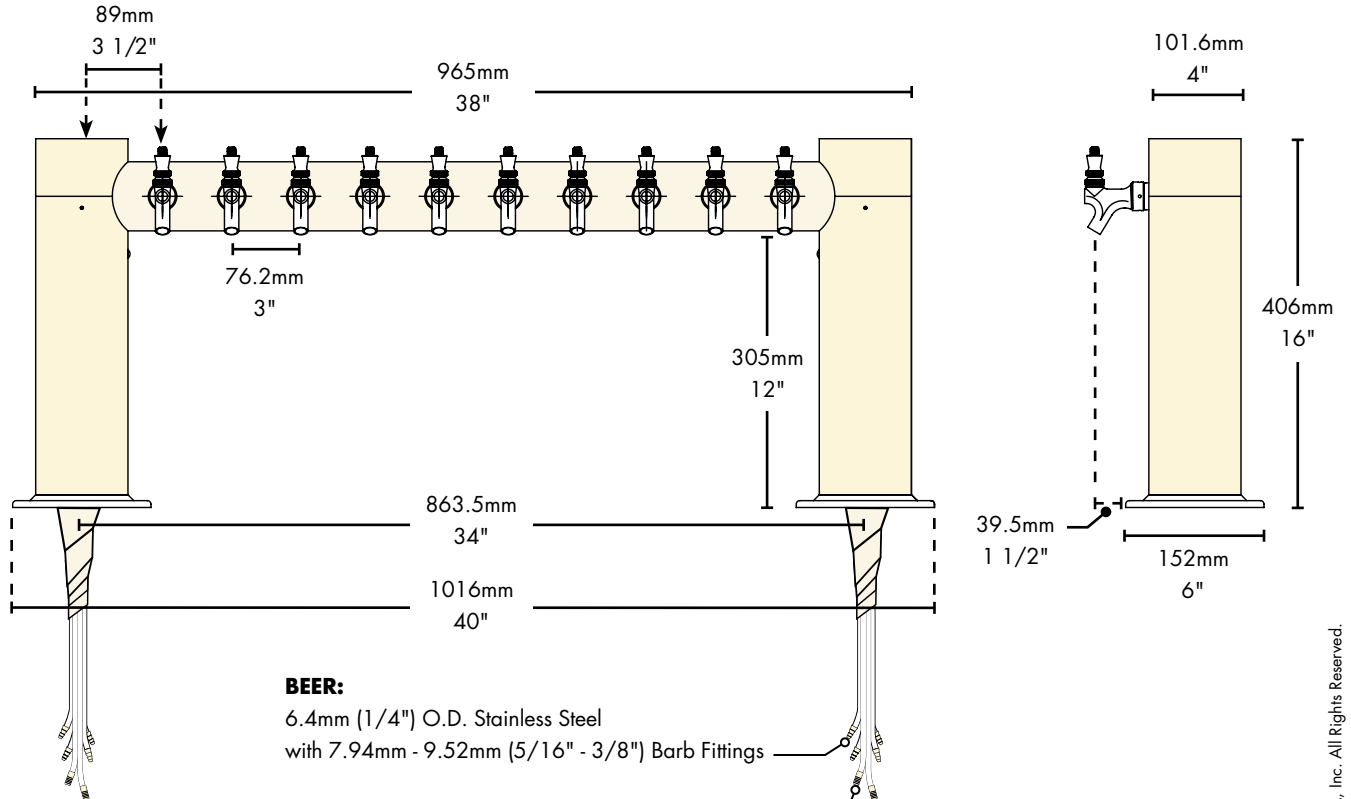

The integrated Kool-Rite module provides optimum cooling at the point of dispense. The module construction makes the installation process as simple as PLUG "N" POUR.

Specifications

Micro Matic reserves the right to change specifications without notice.

AUTOQUOTES

Part No.	Faucets	Finish	Dispense System	Shipping Weight	Box Dimensions
<input type="checkbox"/> METRO-H-10PSSKR*	10	Polished S/S	Kool-Rite (Glycol)	25 kg 55 lbs	1270mm L x 1016mm W x 381mm H 50"L x 40"W x 15"H
<input type="checkbox"/> METRO-H-10PVDKR*	10	PVD Brass	Kool-Rite (Glycol)	25 kg 55 lbs	1270mm L x 1016mm W x 381mm H 50"L x 40"W x 15"H

NSF Certified

Dimensions

BEER:
6.4mm (1/4") O.D. Stainless Steel
with 7.94mm - 9.52mm (5/16" - 3/8") Barb Fittings

GLYCOL:
9.52mm (3/8") O.D. Copper
with 9.52mm (3/8") Barb Fittings

Copyright ©2012 Micro Matic USA, Inc. All Rights Reserved. 00110D00312