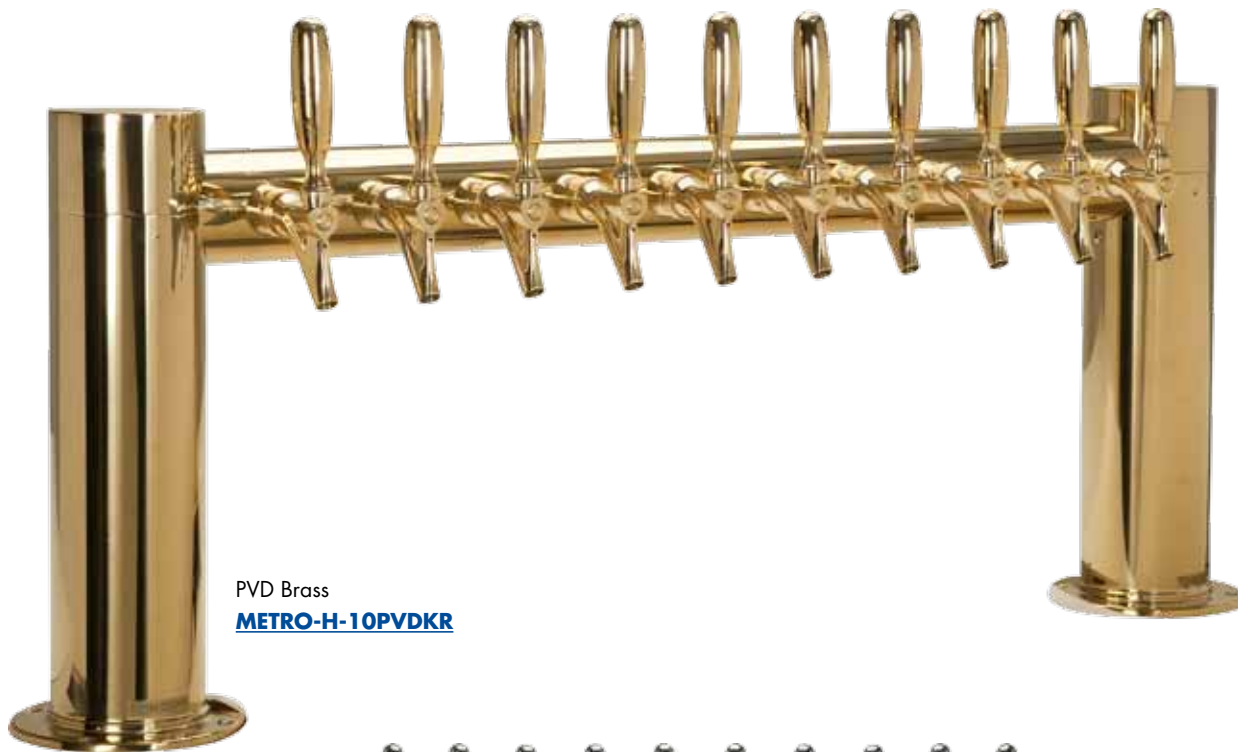

- Metropolis draft towers have a distinctive art deco style.
- The draft tower is a marketing tool, not just a bar fixture.
- Exterior finish will provide years of durable service.
- All stainless steel contact with the beer for the ultimate in draft purity.

PVD Brass
METRO-H-10PVDKR

Stainless Steel
METRO-H-10PSSKR

Features

Faucet knobs not included.

PVD Brass
Tarnish Free.

Certified
by the National
Sanitation Foundation.

Stainless Steel
beer contact for the pure
taste of fresh draft beer.

The integrated Kool-Rite module provides optimum cooling at the point of dispense. The module construction makes the installation process as simple as PLUG "N" POUR.

Specifications

Micro Matic reserves the right to change specifications without notice.

AUTOQUOTES

Part No.	Faucets	Finish	Dispense System	Shipping Weight	Box Dimensions
<input type="checkbox"/> METRO-H-10PSSKR*	10	Polished S/S	Kool-Rite (Glycol)	25 kg 55 lbs	1270mm L x 1016mm W x 381mm H 50"L x 40"W x 15"H
<input type="checkbox"/> METRO-H-10PVDKR*	10	PVD Brass	Kool-Rite (Glycol)	25 kg 55 lbs	1270mm L x 1016mm W x 381mm H 50"L x 40"W x 15"H