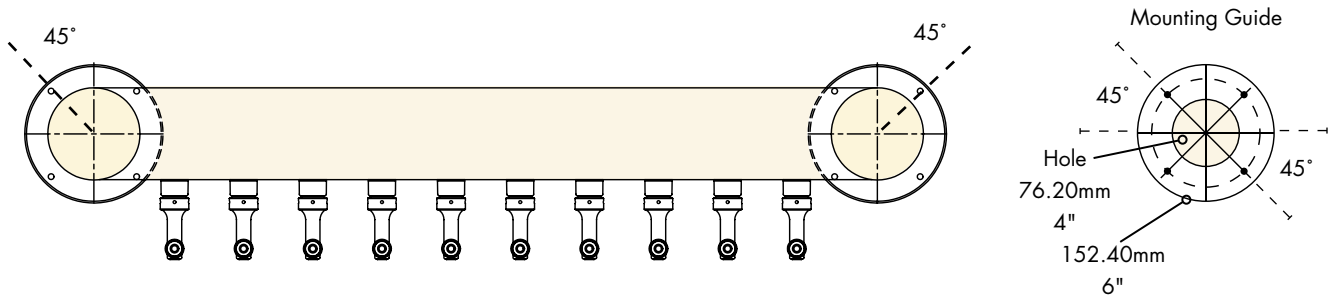

AUTOQUOTES

Part No.	Faucets	Finish	Dispense System	Shipping Weight	Box Dimensions
<input type="checkbox"/> METRO-H-10PSSKR*	10	Polished S/S	Kool-Rite (Glycol)	25 kg 55 lbs	1270mm L x 1016mm W x 381mm H 50"L x 40"W x 15"H
<input type="checkbox"/> METRO-H-10PVDKR*	10	PVD Brass	Kool-Rite (Glycol)	25 kg 55 lbs	1270mm L x 1016mm W x 381mm H 50"L x 40"W x 15"H

NSF Certified

Dimensions

BEER:
6.4mm (1/4") O.D. Stainless Steel
with 7.94mm - 9.52mm (5/16" - 3/8") Barb Fittings

GLYCOL:
9.52mm (3/8") O.D. Copper
with 9.52mm (3/8") Barb Fittings

Copyright ©2012 Micro Matic USA, Inc. All Rights Reserved. 00110D00312