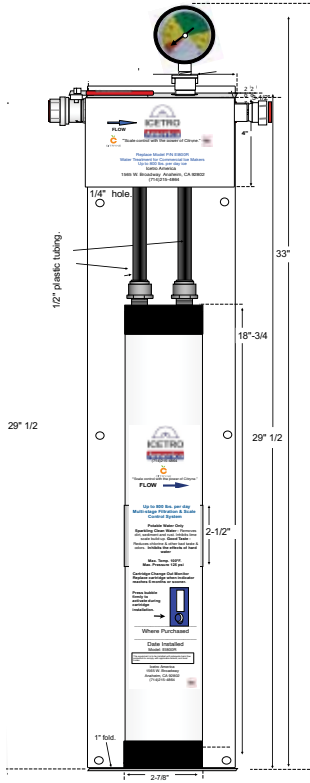

Application

Ice - Cubers up to 800 lbs
Flakers up to 1000 lbs

**Activate your extended 1 Year warranty !!
(only for Cubers)**

<https://icetrowaterproducts.com/registration/>

Includes Citryne®, which is a patented blend to eliminate the effects of scale in food

Model: IcePro 800
For 800 Lb./Day Ice Makers

Specifications

Dimensions	33.5" X 5.5" X 4.25"
Connection	1/2" FNPT
Max. PSI	125
Max Temp.	100° F
Flow Rate	3.5 gpm
Sediment Reduction	5 micron
Shipping Weight	11 lbs.