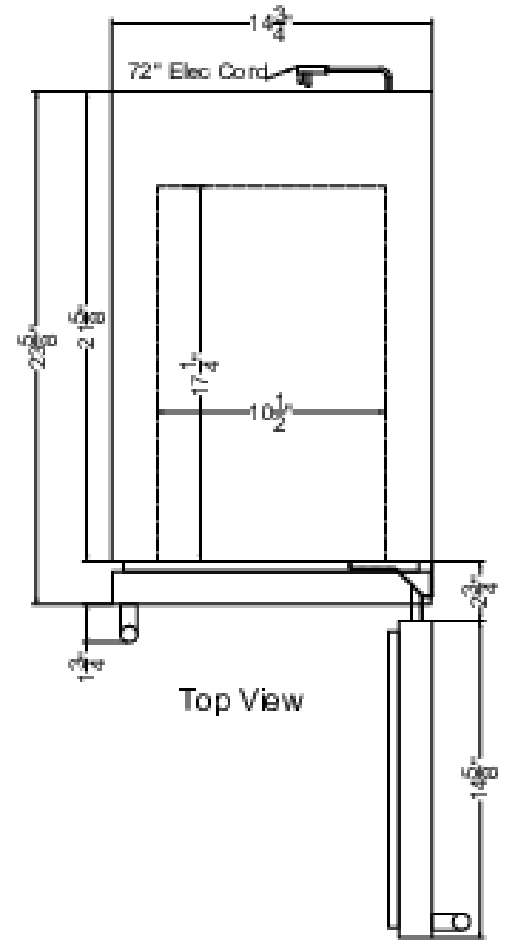

ALWC15 Specifications:

Overview	
Height of Cabinet	32.0" (81 cm)
Width	14.75" (37 cm)
Depth	23.63" (60 cm)
Depth with Handle	25.38" (64 cm)
Depth with door at 90°	38.25" (97 cm)
Capacity	2.2 cu.ft. (62 L)
Bottles	23 bottles
Defrost Type	Automatic
Door	Glass
Cabinet	Black
US Electrical Safety	ETL
Canadian Electrical Safety	ETL-C
Amps	1.0
Voltage/Frequency	115 V AC/60 Hz
Weight	65.0 lbs. (29 kg)
Parts & Labor Warranty	1 Year
Compressor Warranty	5 Years
UPC	761101056395
Wine Cellar	
Number of Zones	1
Door Swing	RHD
Reversible	Yes
Adjustable Shelves	Yes
Shelf Type	Wood
Shelf Qty	5
Thermostat Type	Digital
Interior Light	Yes
Refrigerant Type	R600a
Refrigerant Amount	0.78 oz.
High Side PSI	270.0
Low Side PSI	105.0
Interior Height 1	21.25" (54 cm)
Interior Width 1	10.5" (27 cm)
Interior Depth 1	17.25" (44 cm)
Compressor Step Height	3.5" (9 cm)
Compressor Step Width	10.5" (27 cm)
Compressor Step Depth	5.0" (13 cm)
Level Legs	4

Temperature Range	41° to 64°F
Sabbath Mode	Yes
Sound Level	32.9 dB