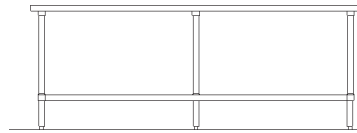

DIMENSIONS and SPECIFICATIONS

ALL DIMENSIONS ARE TYPICAL TOL ± .500"

All Units Shipped Unassembled (KD) for Reduced Shipping Costs.

SS & GLG Series Undershelf Style FLAT TOP

Finished size of undershelf = Length minus 5 3/4"
Width minus 5 3/4"

Units 8 ft. and larger are furnished with six (6) legs