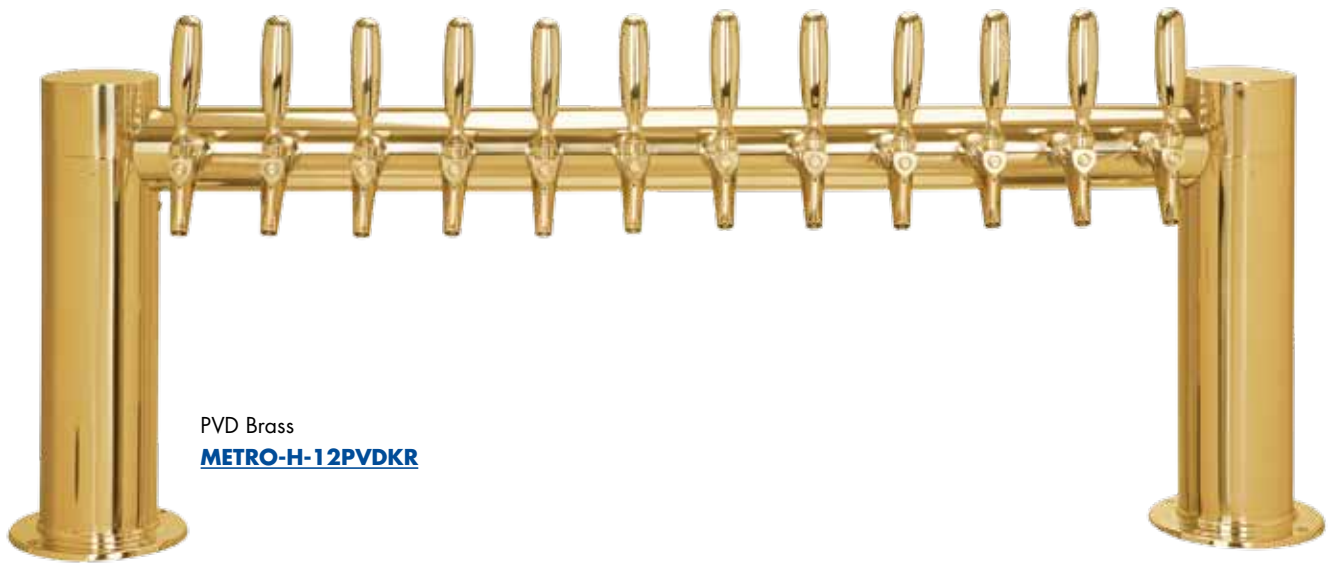

- Metropolis draft towers have a distinctive art deco style.
- The draft tower is a marketing tool, not just a bar fixture.
- Exterior finish will provide years of durable service.
- All stainless steel contact with the beer for the ultimate in draft purity.

PVD Brass

METRO-H-12PVDKR

Stainless Steel

METRO-H-12PSSKR

Features

Faucet knobs not included.

PVD Brass
Tarnish Free.

Certified
by the National
Sanitation Foundation.

Stainless Steel
beer contact for the pure
taste of fresh draft beer.

The integrated Kool-Rite module provides optimum cooling at the point of dispense. The module construction makes the installation process as simple as PLUG "N" POUR.

Specifications

Micro Matic reserves the right to change specifications without notice.

AUTOQUOTES

Part No.	Faucets	Finish	Dispense System	Shipping Weight	Box Dimensions
<input type="checkbox"/> METRO-H-12PSSKR*	12	Polished S/S	Kool-Rite (Glycol)	23 kg 51 lbs	1270mm L x 1016mm W x 381mm H 50"L x 40"W x 15"H
<input type="checkbox"/> METRO-H-12PVDKR*	12	PVD Brass	Kool-Rite (Glycol)	23 kg 51 lbs	1270mm L x 1016mm W x 381mm H 50"L x 40"W x 15"H