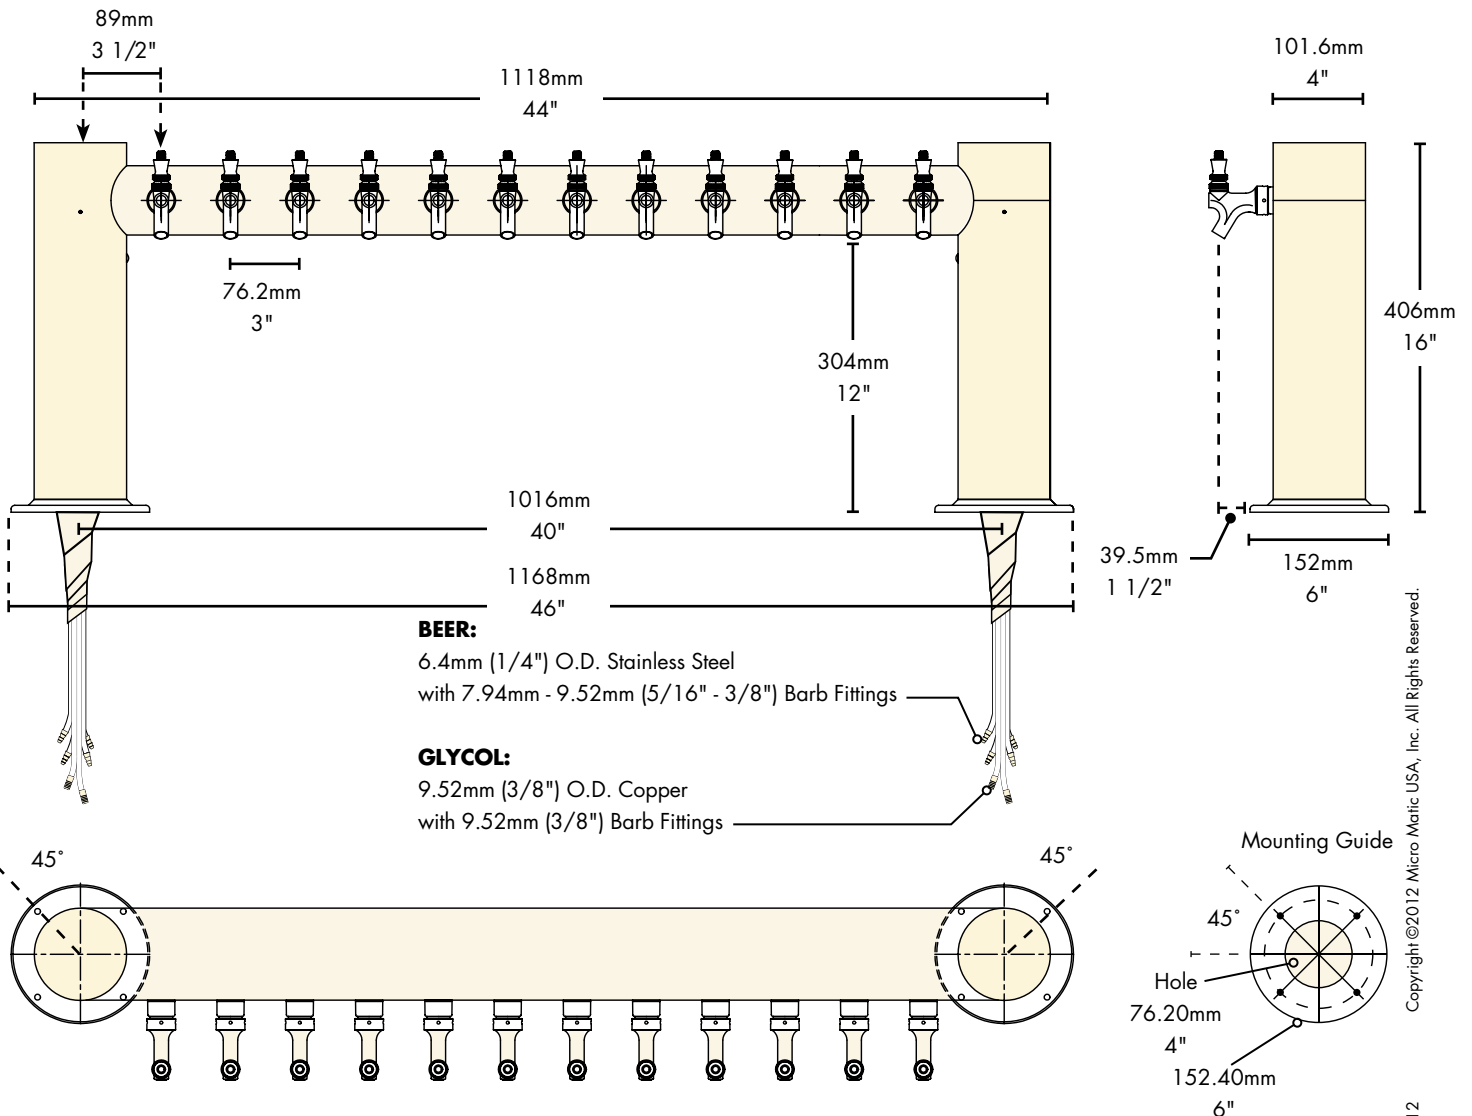

Specifications

Micro Matic reserves the right to change specifications without notice.

AUTOQUOTES

Part No.	Faucets	Finish	Dispense System	Shipping Weight	Box Dimensions
☐ METRO-H-12PSSKR*	12	Polished S/S	Kool-Rite (Glycol)	23 kg 51 lbs	1270mm L x 1016mm W x 381mm H 50"L x 40"W x 15"H
☐ METRO-H-12PVDKR*	12	PVD Brass	Kool-Rite (Glycol)	23 kg 51 lbs	1270mm L x 1016mm W x 381mm H 50"L x 40"W x 15"H

NSF Certified

Dimensions

www.micromatic.com

Toll Free: 1-(866) 327-4159

West	Central	Southeast	Northeast
19791 Bahama Street Northridge, CA 91324 Tel. (818) 701-9765 Fax. (818) 701-9844	10726 North Second Street Machesney Park, IL 61115 Tel. (815) 968-7557 Fax. (815) 968-0363	2364 Simon Court Brooksville, FL 34604 Tel. (352) 799-6331 Fax. (352) 796-2429	4601 Saucon Creek Road Center Valley, PA 18034 Tel. (610) 625-4464 Fax. (610) 625-4466

00111-D0312