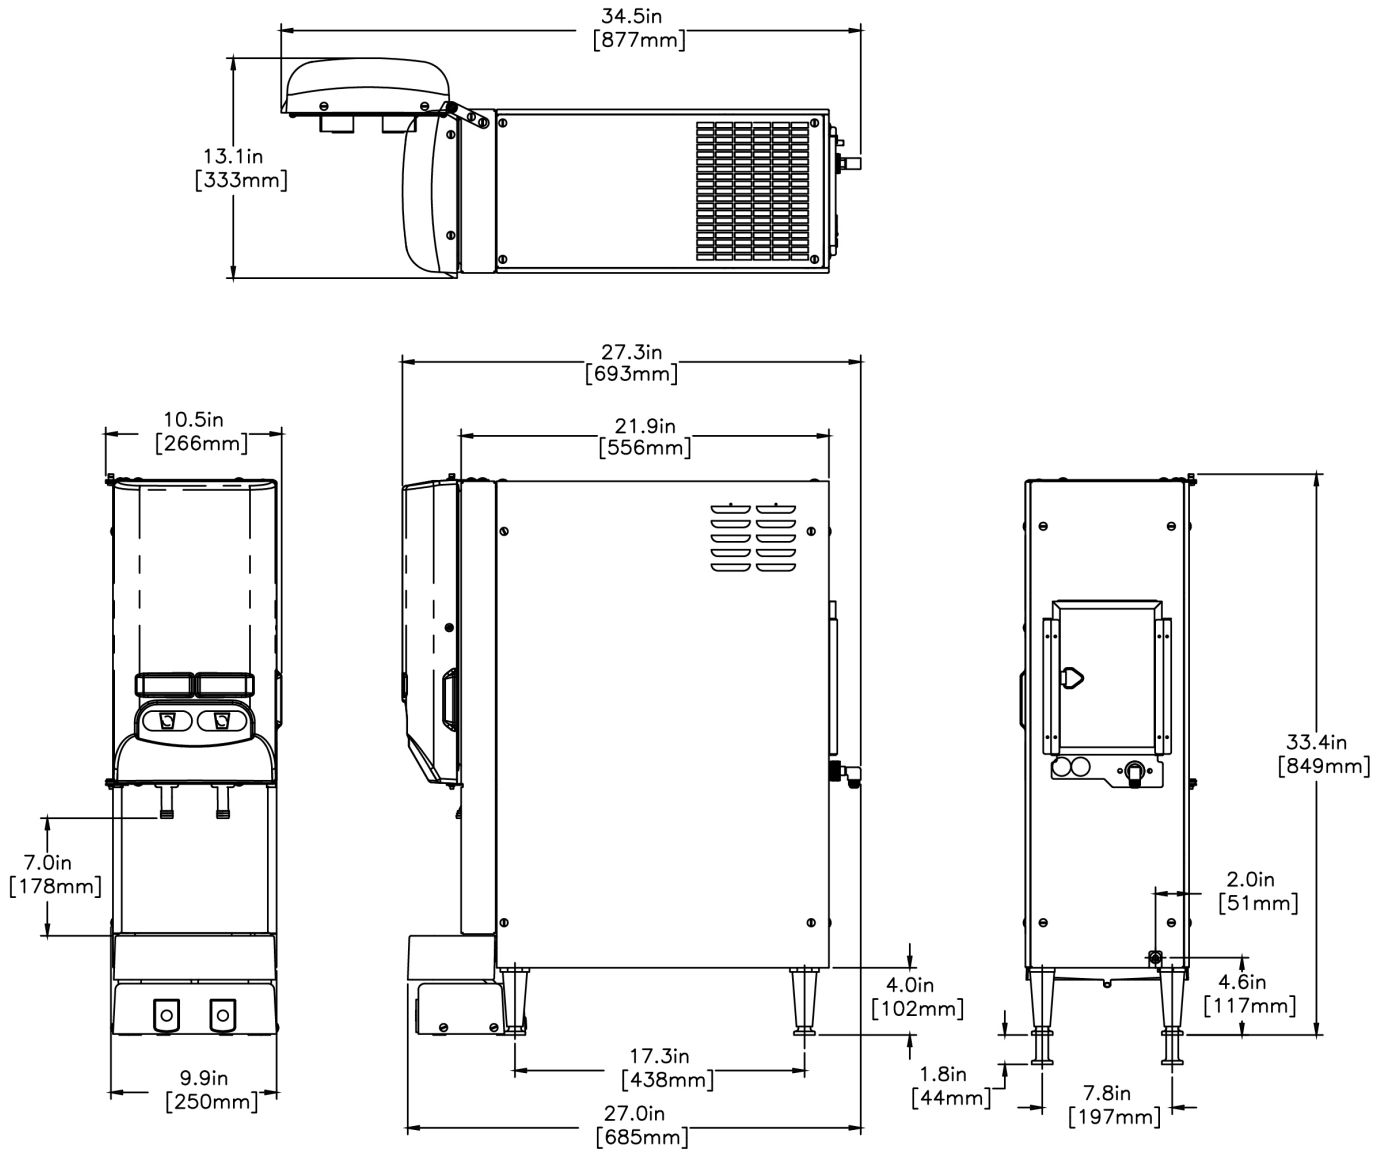

JDF®-2S Lit Door

Height: 33.4" Width: 10.5" Depth: 27.3"
(84.8cm) (26.7cm) (69.3cm)

- Patented High Intensity Mixing System delivers consistent quality beverages in the cup - cup after cup, from the top of the cup to the bottom of the cup
- Quick dispense with 1.0 to 1.5oz (29.6 to 44.4mL) per second flow rate
- 7" (17.8cm) cup clearance accommodates most juice containers
- Both push and hold dispense and optional single size portion control dispense available in the same dispenser
- One dispenser delivers both frozen and ambient concentrate products to maximize profitability by providing greater flexibility in product offerings
- Service friendly design makes set up and maintenance simple
- Burst Capacity: At rate of one 12 oz drink/min, 70 drinks before exceeding 41°F (75°F ambient and 75°F incoming water temp)
- Pumps and Mixes most 2+1 to 11+1 concentrates accurately and consistently, including 4+1 and 5+1 high viscosity concentrates
- LED lighted door graphics bring high visibility to front-of-house applications

Last Updated:
08/15/2024

	Unit			Shipping				
	Height	Width	Depth	Height	Width	Depth	Weight	Volume
English	33.4 in.	10.5 in.	27.3 in.	43.7 in.	22.8 in.	30.5 in.	115.110 lbs	17.543 ft³
Metric	84.8 cm	26.7 cm	69.3 cm	111.0 cm	57.8 cm	77.5 cm	52.214 kgs	0.497 m³