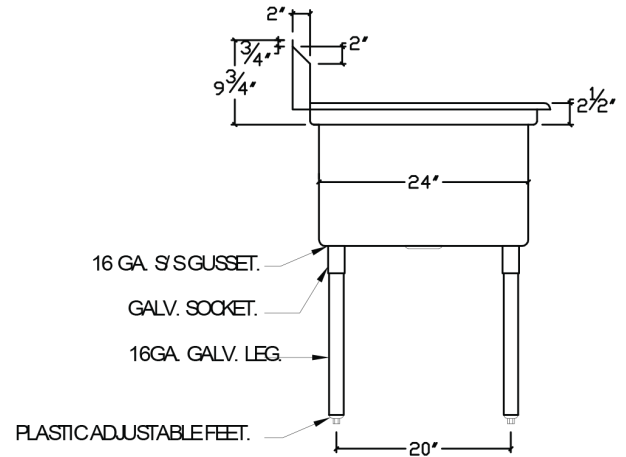

Side View

Intended For Commercial Use Only. Empura assumes no liability for component failure, factory defects or any other damages for units installed in non-commercial foodservice or residential applications.

Attention CA Residents: This product can expose you to chemicals including lead, which are known to the State of California to cause cancer, birth defects, or other reproductive harm. For more information, go to www.p65warnings.ca.gov.