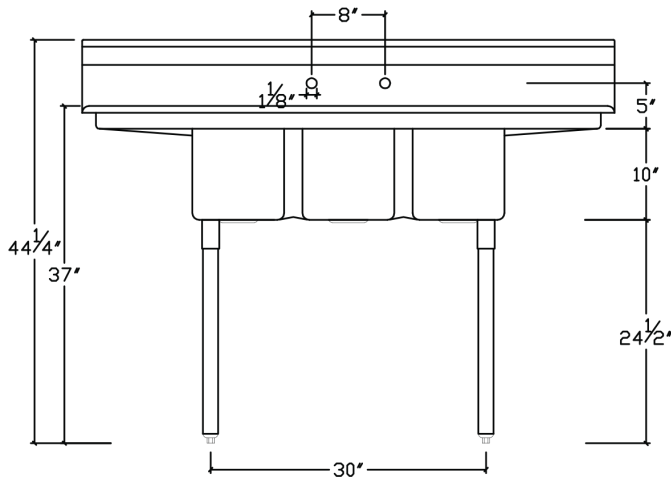

ESD31014LR12

Front View

Intended For Commercial Use Only. Empura assumes no liability for component failure, factory defects or any other damages for units installed in non-commercial foodservice or residential applications.

Attention CA Residents: This product can expose you to chemicals including lead, which are known to the State of California to cause cancer, birth defects, or other reproductive harm. For more information, go to www.p65warnings.ca.gov.