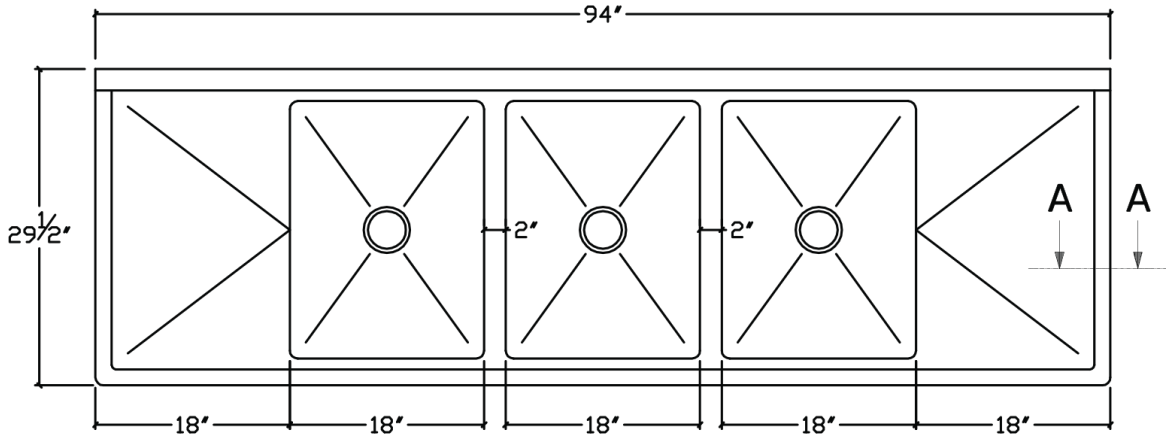

ESD31824LR18

Top View