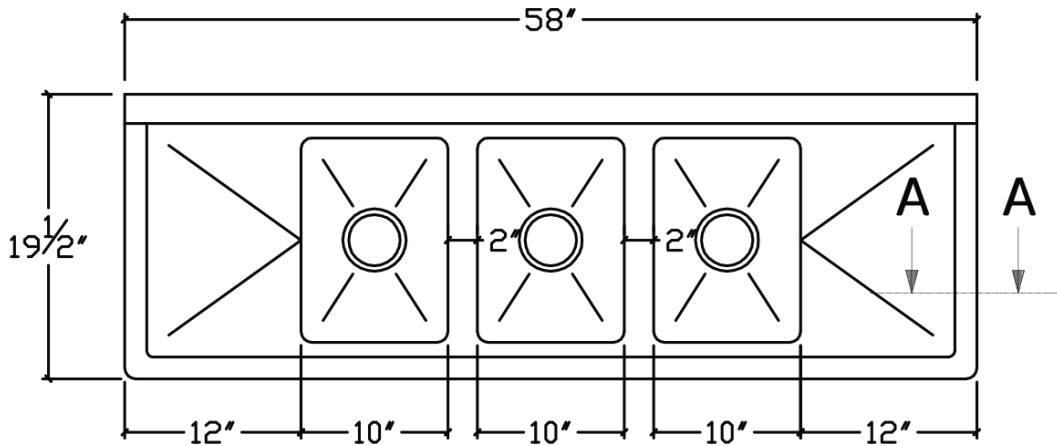

ESD31014LR12

Top View