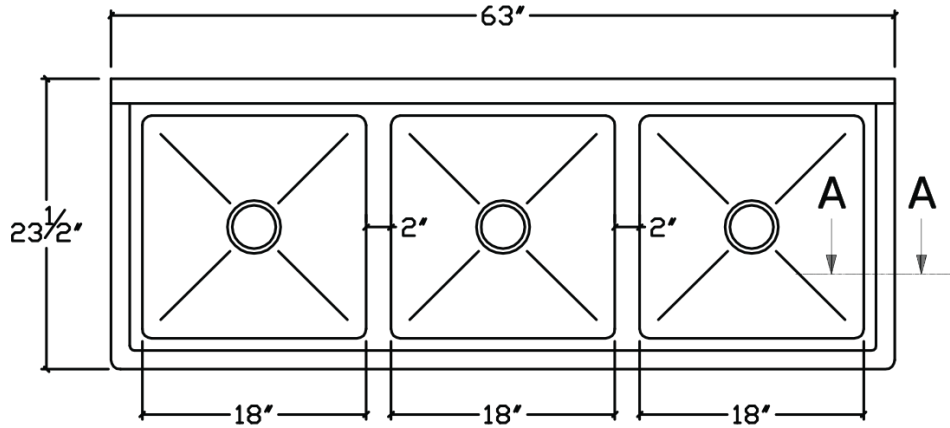

ESD31818

Top View