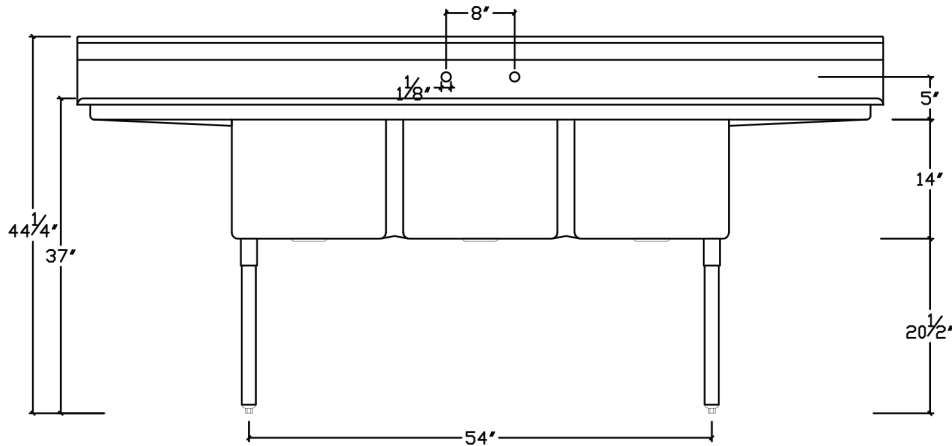

ESD31824LR18

Front View

Side View

Intended For Commercial Use Only. Empura assumes no liability for component failure, factory defects or any other damages for units installed in non-commercial foodservice or residential applications.

Attention CA Residents: This product can expose you to chemicals including lead, which are known to the State of California to cause cancer, birth defects, or other reproductive harm. For more information, go to www.p65warnings.ca.gov.