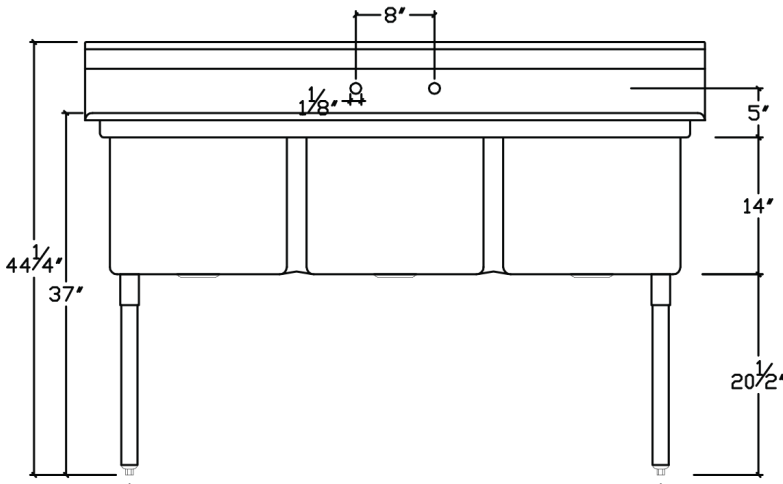

ESD31818

Top View

Front View

Side View

Intended For Commercial Use Only. Empura assumes no liability for component failure, factory defects or any other damages for units installed in non-commercial foodservice or residential applications.

Attention CA Residents: This product can expose you to chemicals including lead, which are known to the State of California to cause cancer, birth defects, or other reproductive harm. For more information, go to www.p65warnings.ca.gov.