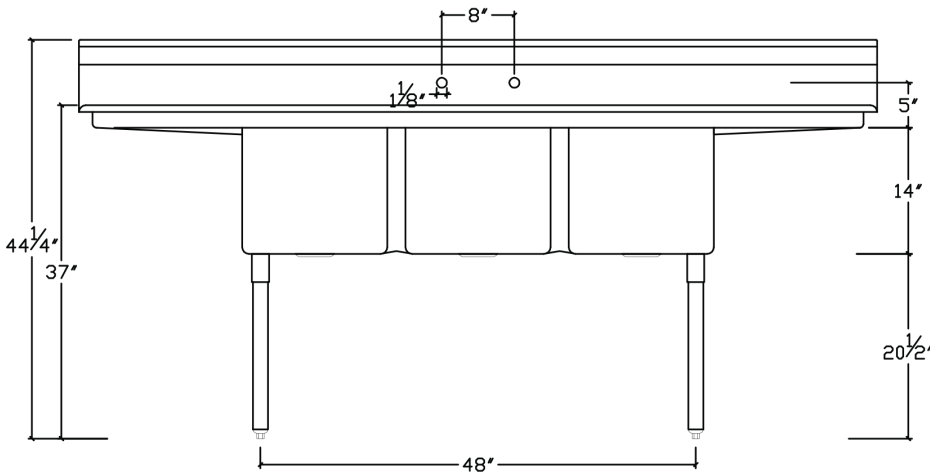

ESD31620LR18

Top View

Front View

Side View

Intended For Commercial Use Only. Empura assumes no liability for component failure, factory defects or any other damages for units installed in non-commercial foodservice or residential applications.

Attention CA Residents: This product can expose you to chemicals including lead, which are known to the State of California to cause cancer, birth defects, or other reproductive harm. For more information, go to www.p65warnings.ca.gov.