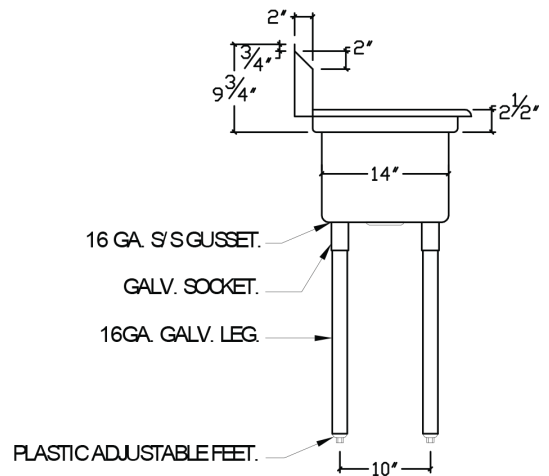

Side View

Intended For Commercial Use Only. Empura assumes no liability for component failure, factory defects or any other damages for units installed in non-commercial foodservice or residential applications.

Attention CA Residents: This product can expose you to chemicals including lead, which are known to the State of California to cause cancer, birth defects, or other reproductive harm. For more information, go to www.p65warnings.ca.gov.