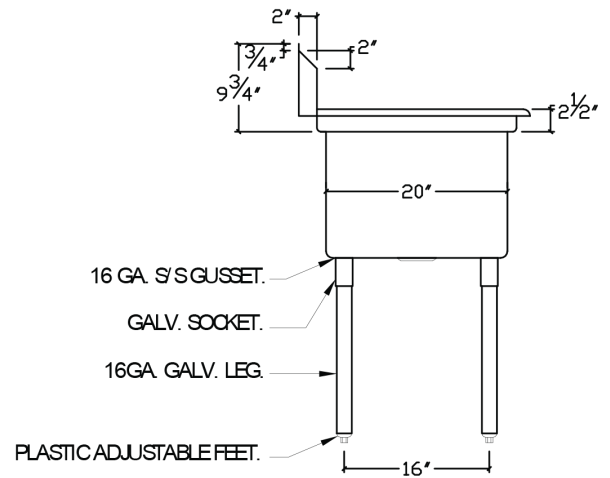

Side View

Intended For Commercial Use Only. Empura assumes no liability for component failure, factory defects or any other damages for units installed in non-commercial foodservice or residential applications.

Attention CA Residents: This product can expose you to chemicals including lead, which are known to the State of California to cause cancer, birth defects, or other reproductive harm. For more information, go to www.p65warnings.ca.gov.