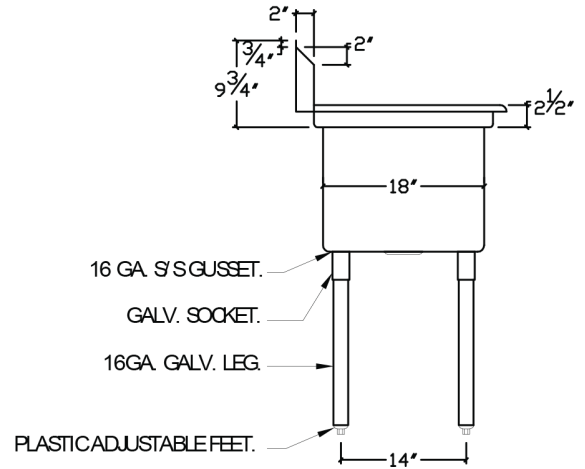

Side View

Intended For Commercial Use Only. Empura assumes no liability for component failure, factory defects or any other damages for units installed in non-commercial foodservice or residential applications.

Attention CA Residents: This product can expose you to chemicals including lead, which are known to the State of California to cause cancer, birth defects, or other reproductive harm. For more information, go to www.p65warnings.ca.gov.