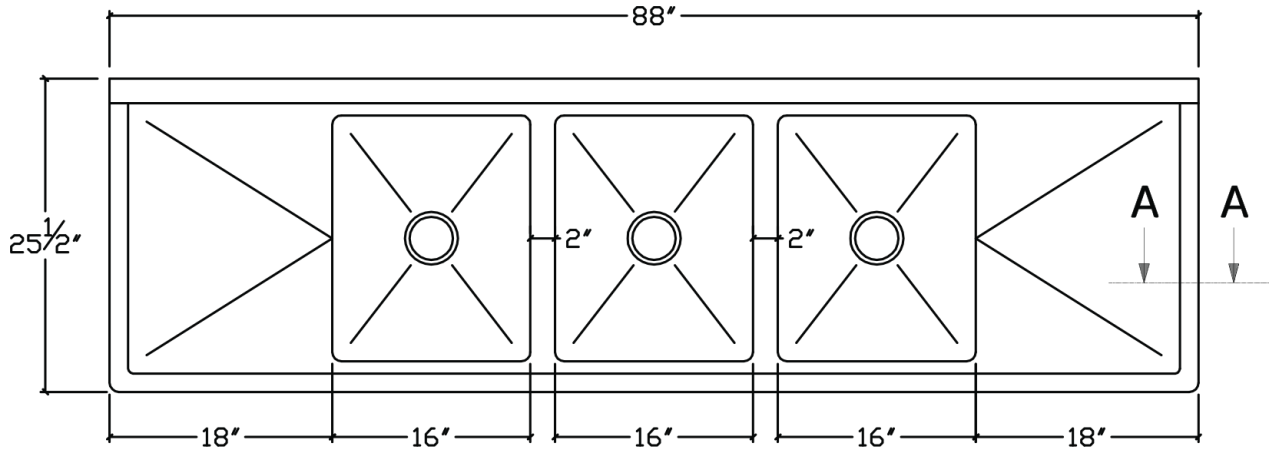

ESD31620LR18

Top View