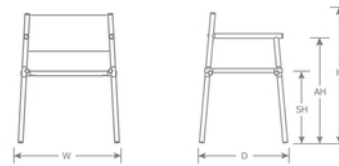

DETAILS

H	W	D	Lbs
31"	24"	21"	10.5

Download Collection Brochure [HERE](#)

Outdoor/Indoor Armchair

Advanced Collection

Frame: Aluminum

Seat/Back: Textilene / Eco-Leather

SHIPPING