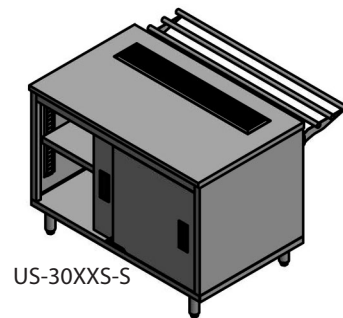

Enclosed Cabinet Base Urn Stand

Stainless Steel Cabinet Base Serving Counter with Urn Trough

Use your smart phone to scan the above QR code to visit our website:
www.bk-resources.com

Certifications:

Features:

- 34^{3/4}" Height
- Drop Shelf for Serving Trays
- Includes Adjustable Shelf
- 3-10 day lead time

Material:

- 14 Gauge Stainless Steel Top
- 18 ga. Stainless Steel Body
- Standard Stainless Steel Legs

Self Serve - Urn Trough on Tray Slide Side (l x w)	Base Model No Doors	Product Weight (lbs)	Sliding Doors	Product Weight (lbs)	Hinged Doors	Product Weight (lbs)	Hinged Doors with Lock	Product Weight (lbs)
30" x 48"	US-3048S	171.00	US-3048S-S	207.00	US-3048S-H	210.00	US-3048S-HL	210.00
30" x 60"	US-3060S	201.00	US-3060S-S	237.00	US-3060S-H	245.00	US-3060S-HL	245.00
30" x 72"	US-3072S	265.00	US-3072S-S	265.00	US-3072S-H	320.00	US-3072S-HL	320.00

Cashier Serve - Urn Trough on Door Side (l x w)	Base Model No Doors	Product Weight (lbs)	Sliding Doors	Product Weight (lbs)	Hinged Doors	Product Weight (lbs)	Hinged Doors with Lock	Product Weight (lbs)
30" x 48"	US-3048C	171.00	US-3048C-S	207.00	US-3048C-H	210.00	US-3048C-HL	210.00
30" x 60"	US-3060C	201.00	US-3060C-S	237.00	US-3060C-H	245.00	US-3060C-HL	245.00
30" x 72"	US-3072C	265.00	US-3072C-S	265.00	US-3072C-H	320.00	US-3072C-HL	320.00