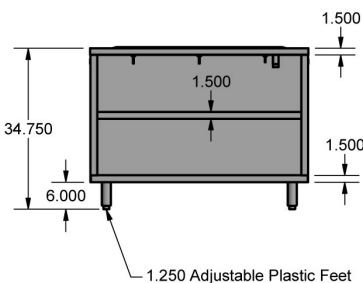

PRODUCT DATA SHEET

BK RESOURCES