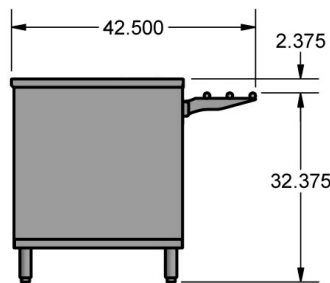

Enclosed Cabinet Base Urn Stand

Stainless Steel Cabinet Base Serving Counter with Urn Trough

Use your smart phone to scan the above QR code to visit our website:
www.bk-resources.com

Certifications:

Features:

- 34^{3/4}" Height
- Drop Shelf for Serving Trays
- Includes Adjustable Shelf
- 3-10 day lead time

Material:

- 14 Gauge Stainless Steel Top
- 18 ga. Stainless Steel Body
- Standard Stainless Steel Legs

Self Serve - Urn Trough on Tray Slide Side (l x w)	Base Model No Doors	Product Weight (lbs)	Sliding Doors	Product Weight (lbs)	Hinged Doors	Product Weight (lbs)	Hinged Doors with Lock	Product Weight (lbs)
30" x 48"	US-3048S	171.00	US-3048S-S	207.00	US-3048S-H	210.00	US-3048S-HL	210.00
30" x 60"	US-3060S	201.00	US-3060S-S	237.00	US-3060S-H	245.00	US-3060S-HL	245.00
30" x 72"	US-3072S	265.00	US-3072S-S	265.00	US-3072S-H	320.00	US-3072S-HL	320.00

Cashier Serve - Urn Trough on Door Side (l x w)	Base Model No Doors	Product Weight (lbs)	Sliding Doors	Product Weight (lbs)	Hinged Doors	Product Weight (lbs)	Hinged Doors with Lock	Product Weight (lbs)
30" x 48"	US-3048C	171.00	US-3048C-S	207.00	US-3048C-H	210.00	US-3048C-HL	210.00
30" x 60"	US-3060C	201.00	US-3060C-S	237.00	US-3060C-H	245.00	US-3060C-HL	245.00
30" x 72"	US-3072C	265.00	US-3072C-S	265.00	US-3072C-H	320.00	US-3072C-HL	320.00