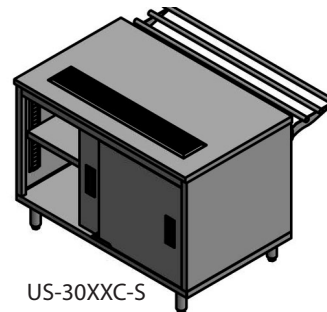

US-30XXC-S