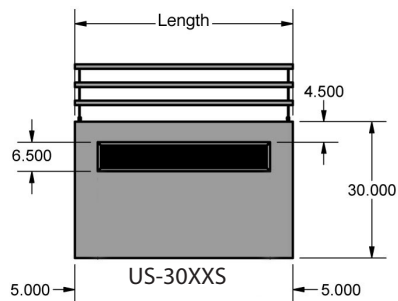

Enclosed Cabinet Base Urn Stand

Stainless Steel Cabinet Base Serving Counter with Urn Trough

Use your smart phone to scan the above QR code to visit our website:
www.bk-resources.com

Certifications:

Features:

- 34^{3/4}" Height
- Drop Shelf for Serving Trays
- Includes Adjustable Shelf
- 3-10 day lead time

Material:

- 14 Gauge Stainless Steel Top
- 18 ga. Stainless Steel Body
- Standard Stainless Steel Legs

Self Serve - Urn Trough on Tray Slide Side (l x w)	Base Model No Doors	Product Weight (lbs)	Sliding Doors	Product Weight (lbs)	Hinged Doors	Product Weight (lbs)	Hinged Doors with Lock	Product Weight (lbs)
30" x 48"	US-3048S	171.00	US-3048S-S	207.00	US-3048S-H	210.00	US-3048S-HL	210.00
30" x 60"	US-3060S	201.00	US-3060S-S	237.00	US-3060S-H	245.00	US-3060S-HL	245.00
30" x 72"	US-3072S	265.00	US-3072S-S	265.00	US-3072S-H	320.00	US-3072S-HL	320.00

Cashier Serve - Urn Trough on Door Side (l x w)	Base Model No Doors	Product Weight (lbs)	Sliding Doors	Product Weight (lbs)	Hinged Doors	Product Weight (lbs)	Hinged Doors with Lock	Product Weight (lbs)
30" x 48"	US-3048C	171.00	US-3048C-S	207.00	US-3048C-H	210.00	US-3048C-HL	210.00
30" x 60"	US-3060C	201.00	US-3060C-S	237.00	US-3060C-H	245.00	US-3060C-HL	245.00
30" x 72"	US-3072C	265.00	US-3072C-S	265.00	US-3072C-H	320.00	US-3072C-HL	320.00