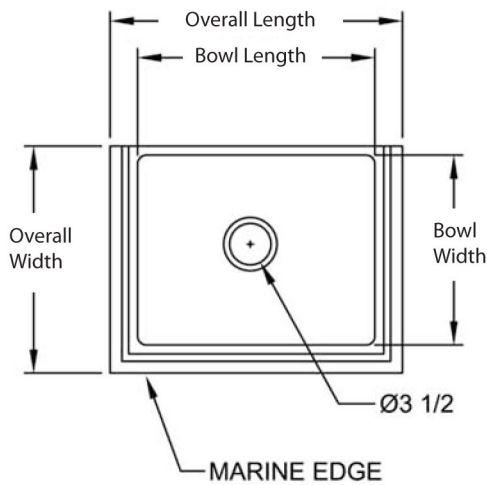

Mop Sink

Stainless Steel Service Sinks

Use your smart phone to scan the above QR code to visit our website:
www.bk-resources.com

BK-UTH-5

BK-SFH-48

BKSF-WB1

Features:

- Skirted on 3 Sides
- Floor Mounted
- Drain Included
- 2 Year Warranty

Material:

- T-304 18 ga. Stainless Steel

• Kit Includes: BK-SFH-48 Service Hose, BKSF-WB1 Service Faucet & BK-UTH-5 Tool Holder

Part Number	Bowl Dim. (l x w x d)	Overall Dim. (l x w x d)	Sink Depth	Product Weight (lbs)
BKMS-1620-6-KIT	20" x 16" x 6"	24 1/2" x 19 3/8" x 11"	6"	41.00
BKMS-1620-12-KIT	20" x 16" x 12"	24 1/2" x 19 3/8" x 17"	12"	55.00
BKMS-2424-12-KIT	24" x 24" x 12"	28 3/4" x 27 1/2" x 18 3/8"	12"	74.00