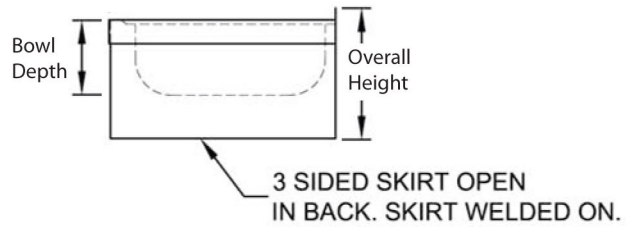

Mop Sink

Stainless Steel Service Sinks

Use your smart phone to scan the above QR code to visit our website:
www.bk-resources.com

BK-UTH-5

BK-SFH-48

BKSF-WB1

Features:

- Skirted on 3 Sides
- Floor Mounted
- Drain Included
- 2 Year Warranty

Material:

- T-304 18 ga. Stainless Steel

• Kit Includes: BK-SFH-48 Service Hose, BKSF-WB1 Service Faucet & BK-UTH-5 Tool Holder

Part Number	Bowl Dim. (l x w x d)	Overall Dim. (l x w x d)	Sink Depth	Product Weight (lbs)
BKMS-1620-6-KIT	20" x 16" x 6"	24 1/2" x 19 3/8" x 11"	6"	41.00
BKMS-1620-12-KIT	20" x 16" x 12"	24 1/2" x 19 3/8" x 17"	12"	55.00
BKMS-2424-12-KIT	24" x 24" x 12"	28 3/4" x 27 1/2" x 18 3/8"	12"	74.00