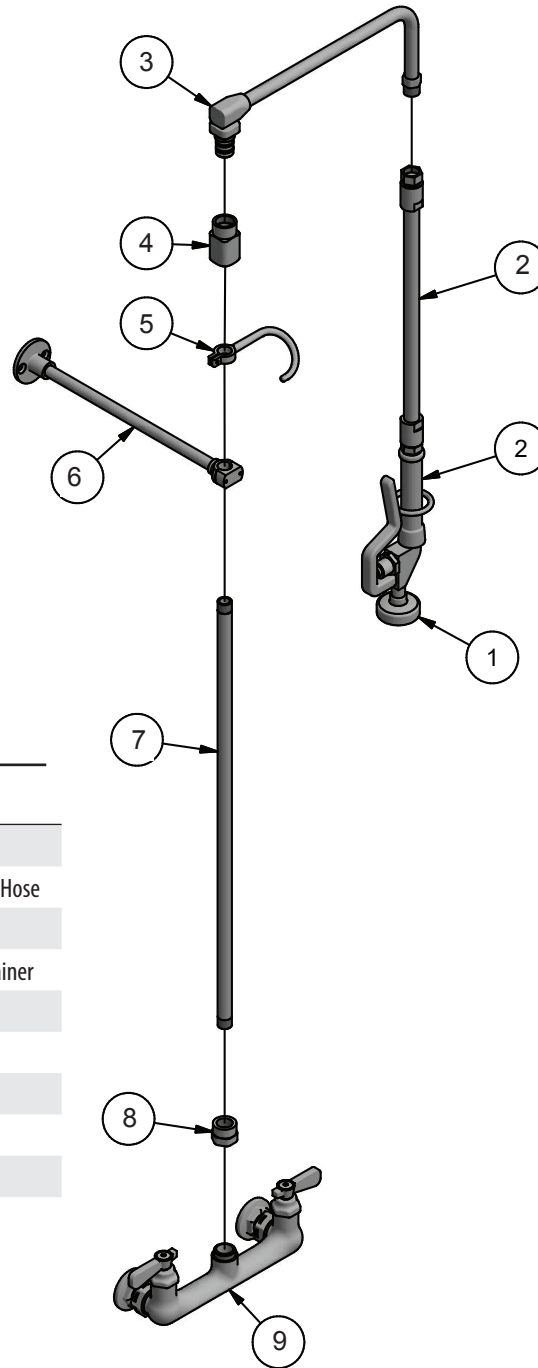

### Product Specifications:

- 27.5" High Riser with 13" Solid Swing Arm
- Triple-Ply Hose Rated to 300 PSI
- 12" Wall Bracket
- 1/4 Turn Ceramic Cartridges
- Color Coded Hot & Cold Indicators
- 1/2" Female Inlets
- 3 Year Faucet Warranty
- 1 Year Hose Warranty

### Options:

**BKF-AF Add A Faucet**  
BKF-AF-8-G, BKF-AF-10-G,  
BKF-AF-12-G, BKF-AF-14-G

# 8" Splash Mount Swing Arm Pre-Rinse

Model: BKF-SMSAPR-WB-G, Lead Free

### Exploded Parts Detail:

Diagram #	Quantity	Part Number	Description
1	1	BK-PRV-1-G	1.0 GPM Spray Head
2	1	BKH-15-G	Pre-Rinse Spray Handle & Hose
3	1	BK-SAPR-SA	Swing Arm
4	1	BK-SAPR-SPR	Swing Arm Pre-Rinse Retainer
5	1	BK-PR-SHR	Spray Valve Retainer
6	1	BK-PR-WB	Wall Bracket
7	1	BK-PR-24RP-G	24" Riser Pipe
8	1	BK-PR-ADP	Pre-Rinse Adapter
9	1	BKF-XX-G	Faucet Body