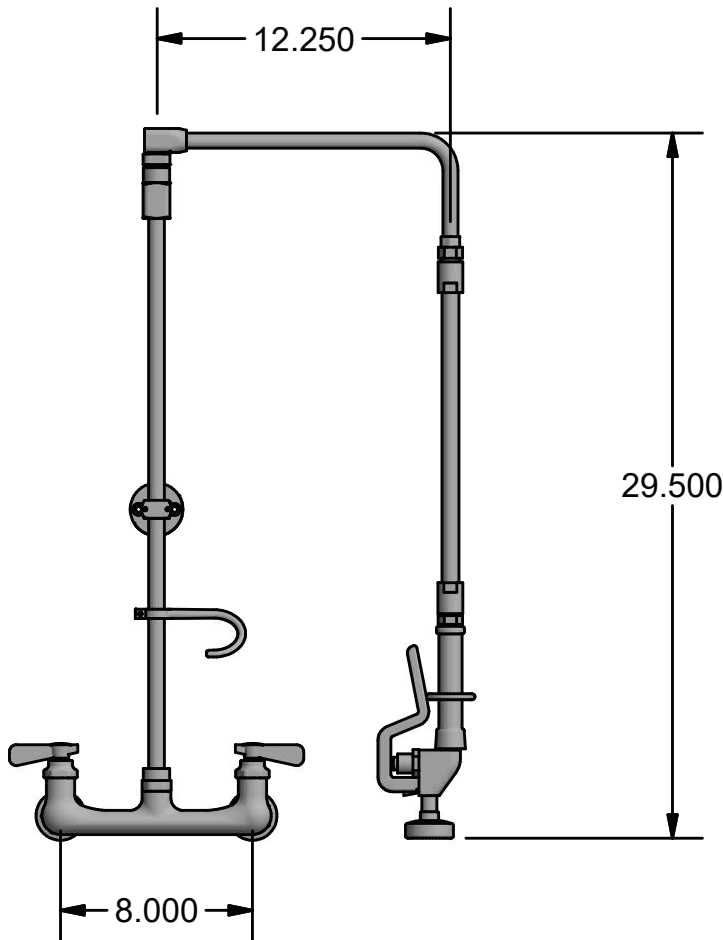

# 8" Splash Mount Swing Arm Pre-Rinse

Model: BKF-SMSAPR-WB-G, Lead Free

### Product Specifications:

- 27.5" High Riser with 13" Solid Swing Arm
- Triple-Ply Hose Rated to 300 PSI
- 12" Wall Bracket
- 1/4 Turn Ceramic Cartridges
- Color Coded Hot & Cold Indicators
- 1/2" Female Inlets
- 3 Year Faucet Warranty
- 1 Year Hose Warranty

### Exploded Parts Detail:

Diagram #	Quantity	Part Number	Description
1	1	BK-PRV-1-G	1.0 GPM Spray Head
2	1	BKH-15-G	Pre-Rinse Spray Handle & Hose
3	1	BK-SAPR-SA	Swing Arm
4	1	BK-SAPR-SPR	Swing Arm Pre-Rinse Retainer
5	1	BK-PR-SHR	Spray Valve Retainer
6	1	BK-PR-WB	Wall Bracket
7	1	BK-PR-24RP-G	24" Riser Pipe
8	1	BK-PR-ADP	Pre-Rinse Adapter
9	1	BKF-XX-G	Faucet Body