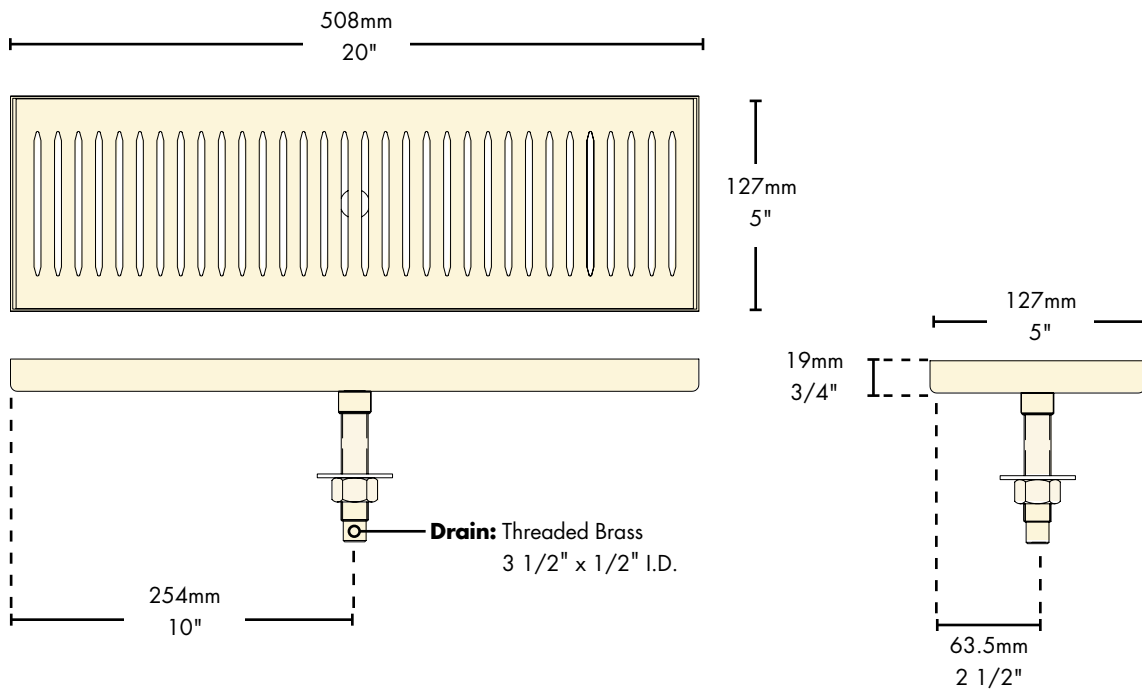

Specifications

Part No.	Description	Shipping Weight	Box Dimensions
☐ DP-120D-20	Stainless Steel	2 kg	432mm L x 203mm W x 51 mm H
		3 lbs	17"L x 8"W x 2"H
☐ DP-120DSSPVD-20	PVD Brass	2 kg	432mm L x 203mm W x 51 mm H
		3 lbs	17"L x 8"W x 2"H

Dimensions

Copyright ©2011 Micro Matic USA, Inc. All Rights Reserved.

00186&D1008

www.micromatic.com

Toll Free: 1-(866) 327-4159

West	Central	Southeast	Northeast
19791 Bahama Street Northridge, CA 91324 Tel. (818) 701-9765 Fax. (818) 701-9844	10726 North Second Street Machesney Park, IL 61115 Tel. (815) 968-7557 Fax. (815) 968-0363	2364 Simon Court Brooksville, FL 34604 Tel. (352) 799-6331 Fax. (352) 796-2429	4601 Saucon Creek Road Center Valley, PA 18034 Tel. (610) 625-4464 Fax. (610) 625-4466