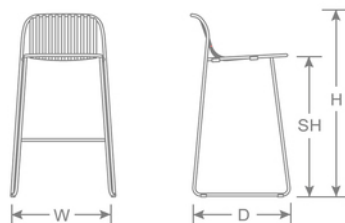

DETAILS

H	W	D	SH	Lbs
38"	21.5"	20.5"	30"	14.5

Outdoor/Indoor Stacking Barstool

E-coated powder coat finish

Advanced Collection

Frame: Steel

Seat/Back: Wrought Iron

Stackability: 8

SHIPPING

Master Pack Quantity: 2

Master Pack Dimensions: 28"x23"x43.5"

Master Pack Weight: 41 Lbs.

FOB: PA 17042

Quick Ship Finishes:

23 A/White

24 A/Black