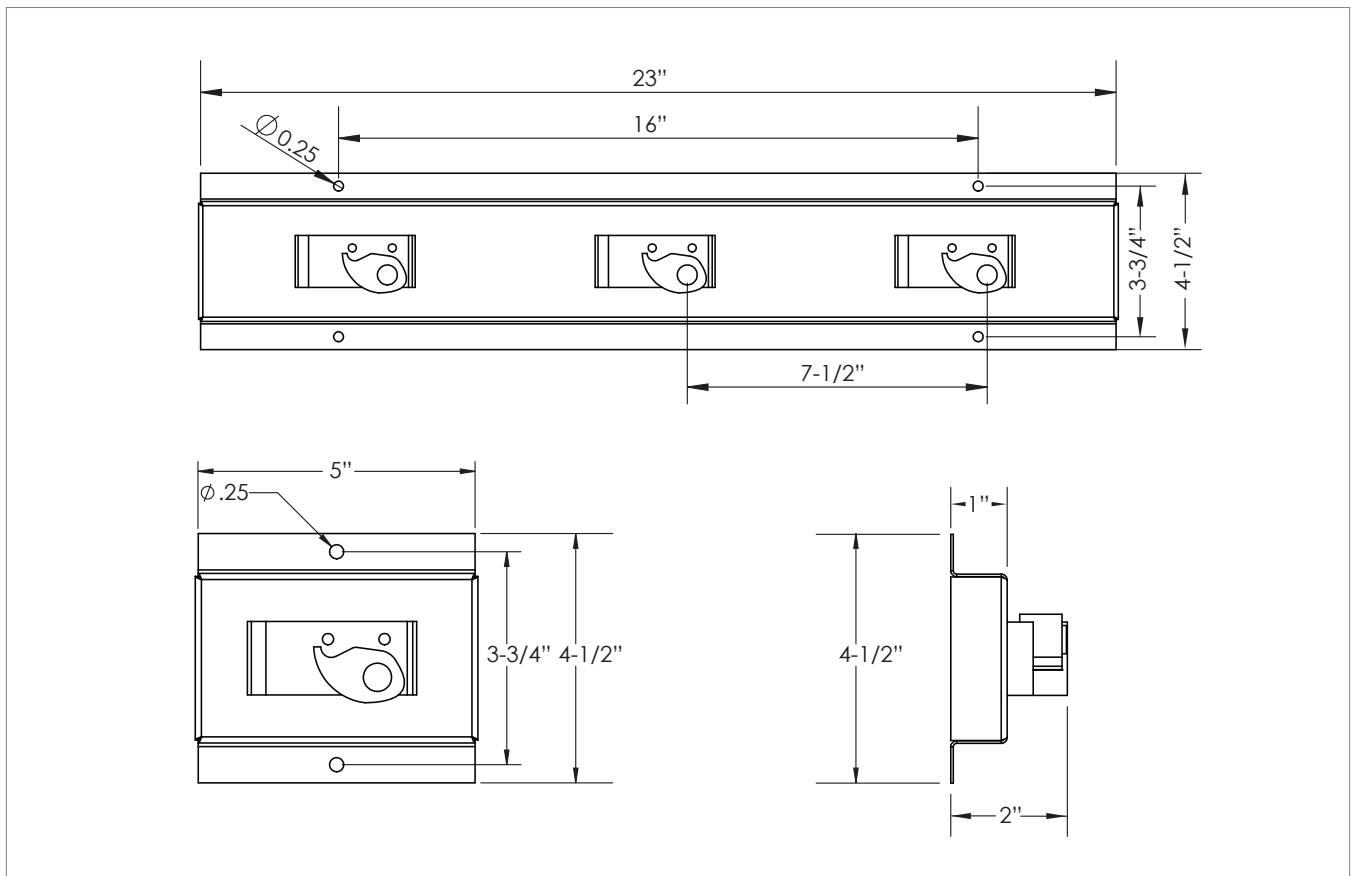

## Standard Features

- Stainless steel construction
- Spring action grips
- MH-5 includes 30" rubber hose with 3/4" garden hose inlet

Model	Grips	Length	Height	Depth
MH-24	3	23"	4-1/2"	2"
MH-5	1	5"	4-1/2"	2"