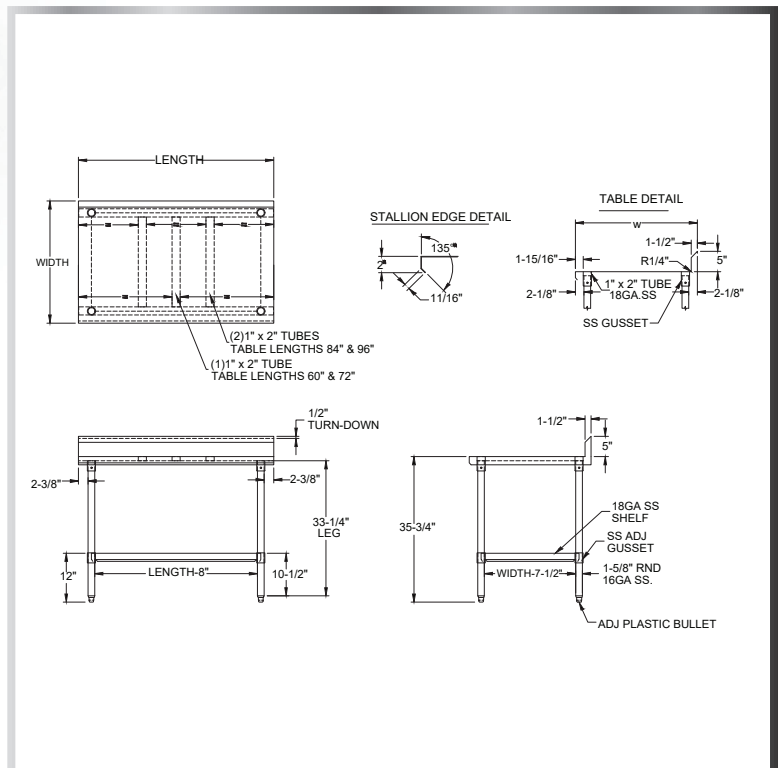

PREMIUM WORKTABLE WITH 5" BACKSPLASH

18GA

WORKTABLES - 5" SPLASH

MATERIALS

- 18 Gauge 430 Series Stainless Steel Top
- Stainless Steel Lower Shelf, Legs, and Bullet Feet

FEATURES

- Straight Turndown Edges
- Adjustable Lower Shelf and Bullet Feet (* Has 6 Legs)
- Available With Casters (Page 120)

MODEL NUMBER	LENGTH	WIDTH
TS-2424R5	24"	24"
TS-3024R5	30"	24"
TS-3624R5	36"	24"
TS-4824R5	48"	24"
TS-6024R5	60"	24"
TS-7224R5	72"	24"
TS-8424R5*	84"	24"
TS-9624R5*	96"	24"

MODEL NUMBER	LENGTH	WIDTH
TS-3030R5	30"	30"
TS-3630R5	36"	30"
TS-4830R5	48"	30"
TS-6030R5	60"	30"
TS-7230R5	72"	30"
TS-8430R5*	84"	30"
TS-9630R5*	96"	30"