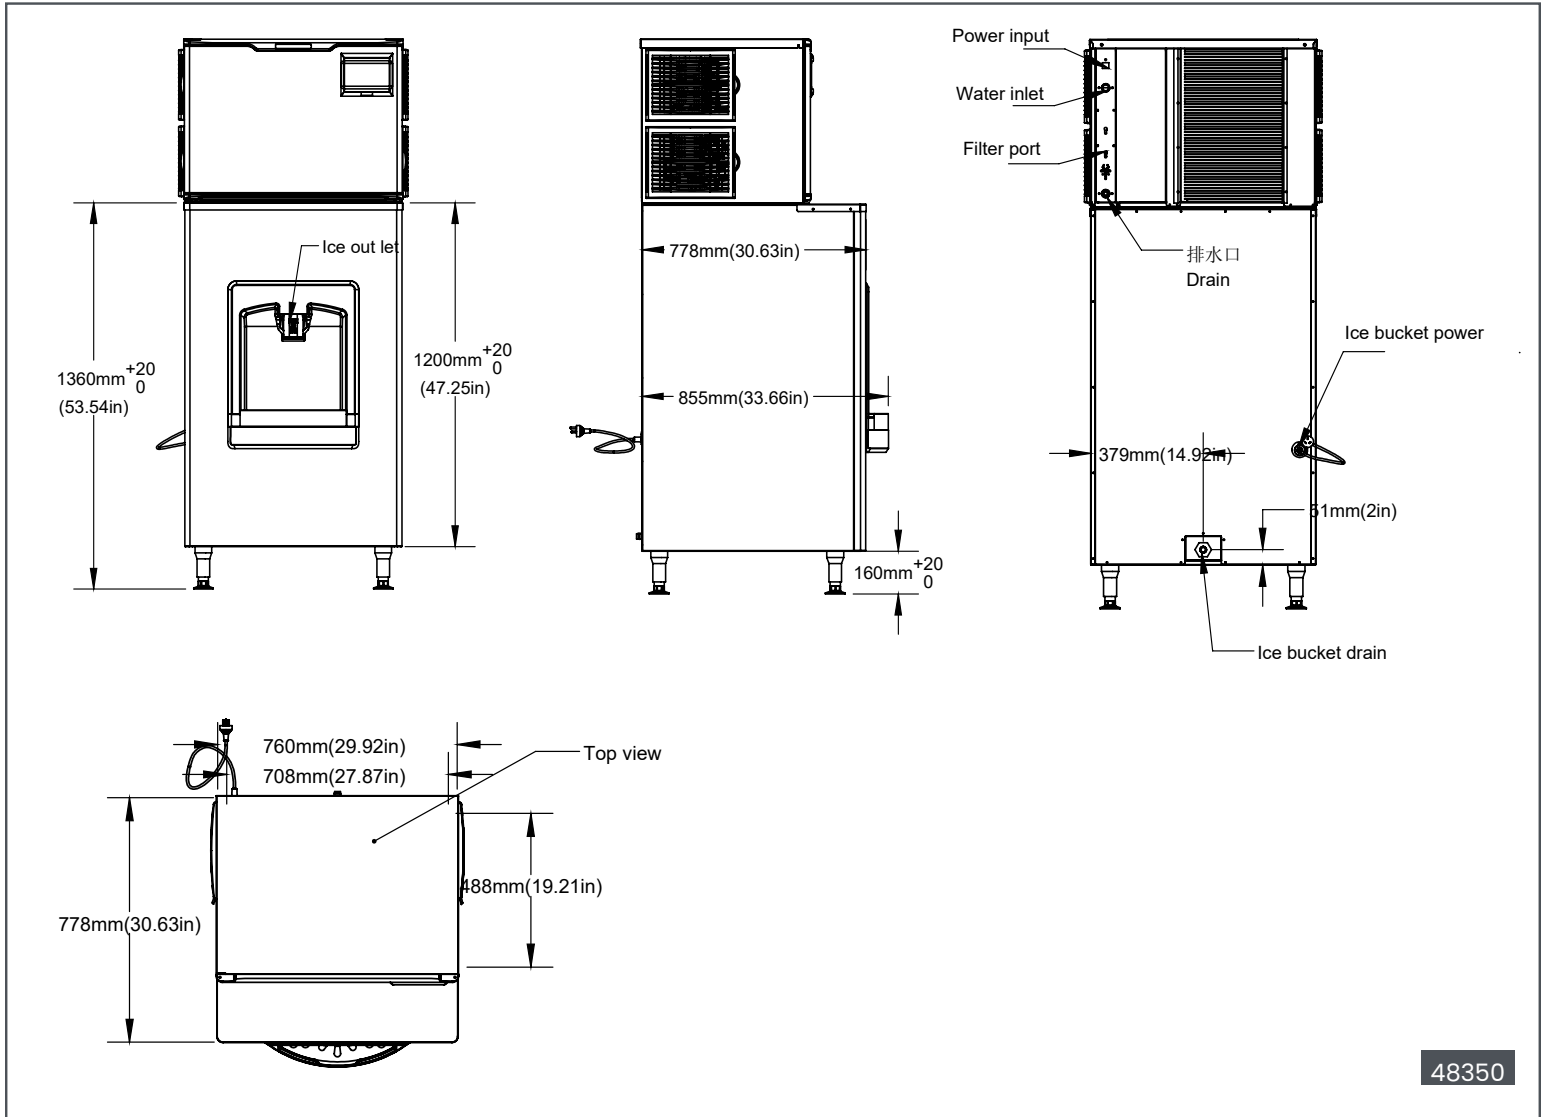

Ice Dispensers

ITEM: 48349 48350
 MODEL: IC-CN-0350-D IC-CN-0500-D

48349

48350

This top-of-the-line ice dispenser boasts a generous bin capacity and is engineered to produce an impressive amount of ice daily.

FEATURES:

- **Effective ice production capabilities:** The machine ensures a steady supply of ice that can meet the demands of various business operations, from restaurants to cafes to office spaces.
- **User-friendly control panel:** The digital display simplifies the adjustment of power settings, ice thickness, cube size, and cleaning cycles, providing ease of operation for users at any skill level.
- **Easy maintenance and cleaning:** The ice machines are designed to be simple and hassle-free, helping users keep the unit in optimal working condition with minimal effort.
- **Adjustable feet:** The appliance offers flexibility in adjusting the height and level to suit different environments, ensuring a perfect fit and stable operation wherever it is placed.

TECHNICAL SPECIFICATION

| Features | Bin Capacity 132 lb. - Ice Yield 350 lb Per Day | Bin Capacity 220 lb - Ice Yield 500 lb Per Day |
|----------------------------|--|---|
| Item | 48349 | 48350 |
| Model | IC-CN-0350-D | IC-CN-0500-D |
| Output (per day) | 352.7 lb. (160 kg.) | 500.4 lb. (227 kg.) |
| Ice Bin Capacity | 132.3 lb. (60 kg.) | 220.5 lb. (100 kg.) |
| Power: | 1000W | 1323W |
| Electrical | 110-120V / 60HZ / 1Ph | |
| Ice Bin Weight | 169.8 lb. (77 kg.) | 198.4 lb. (90 kg.) |
| Net Weight (Main Machine): | 110.2 lb. (50 kg) | 145.5 lb. (66 kg.) |
| Ice Bin Dimensions (DWH) | 22" x 33.7" x 53.3" (560 x 855 x 1355 mm) | 29.9" x 33.7" x 53.5" (760 x 855 x 1360mm) |
| Machine Dimensions | 22" x 24.3" x 22.3" (560 x 618 x 568 mm) | 29.9" x 24.3" x 22.3" (760 x 618 x 568 mm) |
| Gross Weight | 183 lb. (83 kg.) | 209.4 lb. (95 kg.) |
| Gross Dimensions (DWH) | 24" x 36" x 55.5" (610 x 914 x 1410mm) | 33" x 36" x 49" (838 x 914 x 1245 mm) |

TECHNICAL DRAWING

48349

TECHNICAL DRAWING

48350