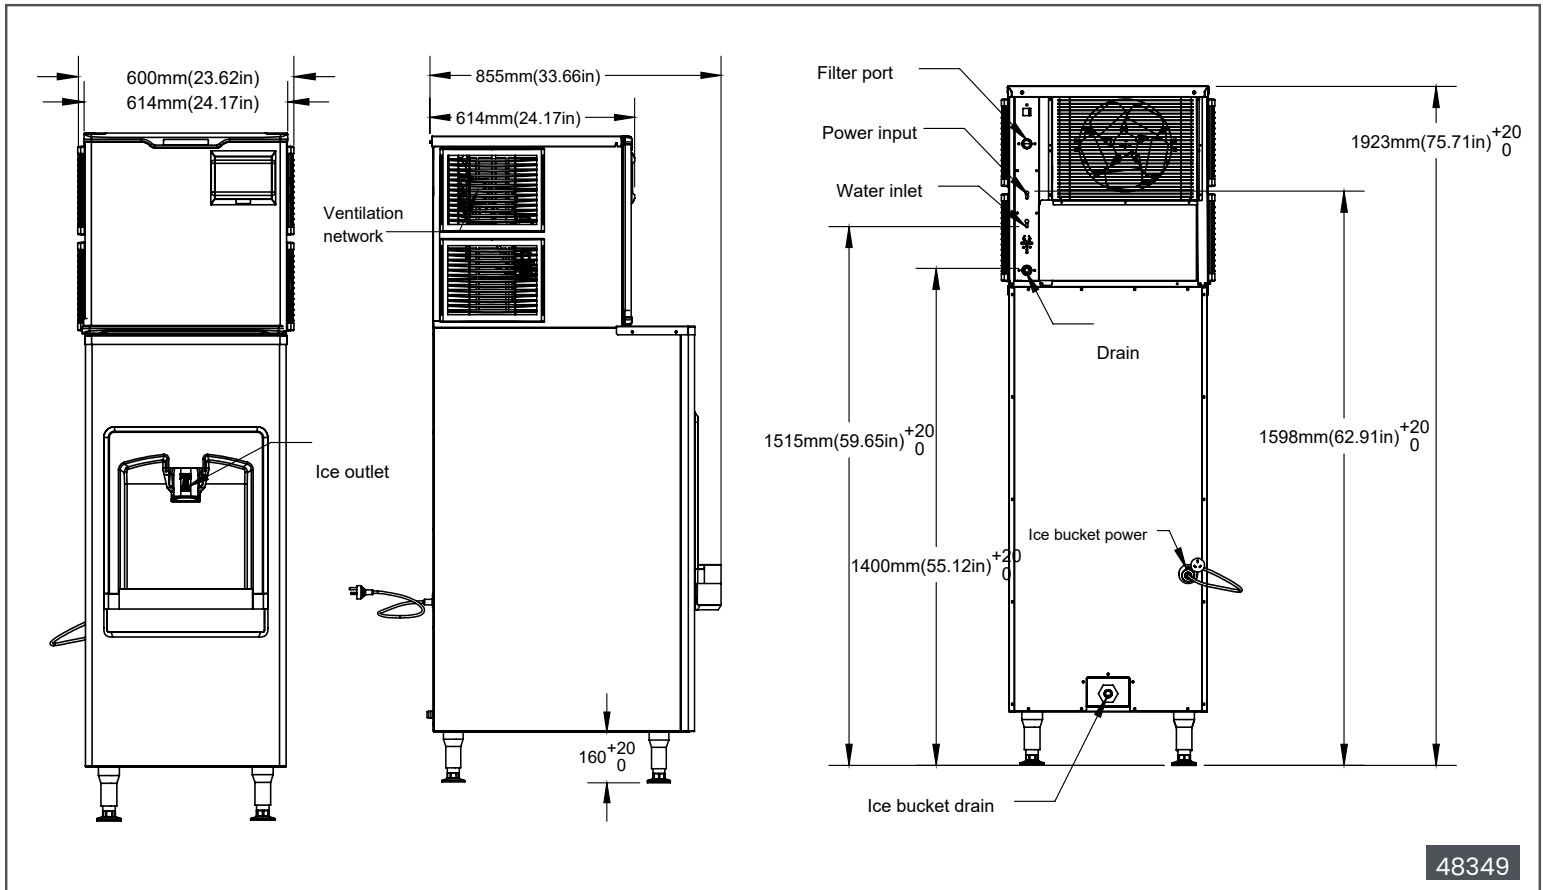

TECHNICAL SPECIFICATION

Features	Bin Capacity 132 lb. - Ice Yield 350 lb Per Day	Bin Capacity 220 lb - Ice Yield 500 lb Per Day
Item	48349	48350
Model	IC-CN-0350-D	IC-CN-0500-D
Output (per day)	352.7 lb. (160 kg.)	500.4 lb. (227 kg.)
Ice Bin Capacity	132.3 lb. (60 kg.)	220.5 lb. (100 kg.)
Power:	1000W	1323W
Electrical	110-120V / 60HZ / 1Ph	
Ice Bin Weight	169.8 lb. (77 kg.)	198.4 lb. (90 kg.)
Net Weight (Main Machine):	110.2 lb. (50 kg)	145.5 lb. (66 kg.)
Ice Bin Dimensions (DWH)	22" x 33.7" x 53.3" (560 x 855 x 1355 mm)	29.9" x 33.7" x 53.5" (760 x 855 x 1360mm)
Machine Dimensions	22" x 24.3" x 22.3" (560 x 618 x 568 mm)	29.9" x 24.3" x 22.3" (760 x 618 x 568 mm)
Gross Weight	183 lb. (83 kg.)	209.4 lb. (95 kg.)
Gross Dimensions (DWH)	24" x 36" x 55.5" (610 x 914 x 1410mm)	33" x 36" x 49" (838 x 914 x 1245 mm)

TECHNICAL DRAWING

48349