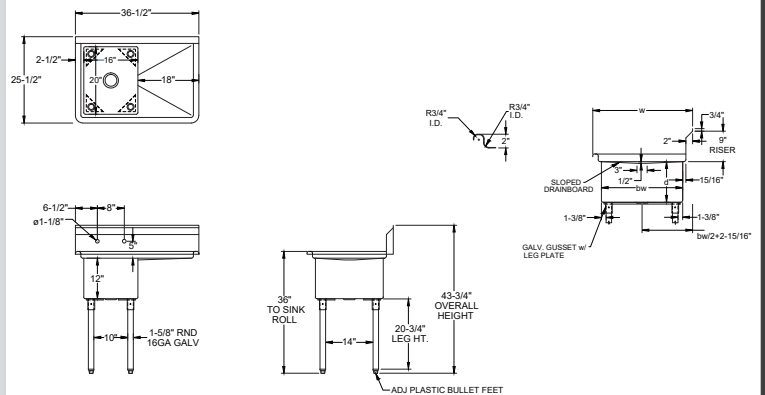

ECONOMY 1-BOWL 1-DRAINBOARD SINK (RIGHT)

SINKS - 1 BOWL

MATERIALS

- 18 Gauge 300 Series Stainless Steel; Fabricated
- Galvanized Legs and Gussets
- Plastic Bullet Feet

**COMPATIBLE WITH
NEW NBR FAUCETS!
SEE PAGE 75**

FEATURES

- 10"H Backsplash with 2" Return to Wall
- 8" On-Center Wall-Mounted Faucet Holes
- 3-1/2" Die-Stamped Drain Opening With Drain Basket Included
 - One Drainboard (Right Side)
 - Adjustable Bullet Feet

MODEL NUMBER	BOWL SIZE L X W X H	LENGTH	WIDTH	DRAINBOARD SIZE
1SG-162012R18	16" x 20" x 12"	36-1/2"	25-1/2"	18"
1SG-181812R18	18" x 18" x 12"	38-1/2"	23-1/2"	18"
1SG-182414R24	18" x 24" x 14"	44-1/2"	29-1/2"	24"
1SG-242414R24	24" x 24" x 14"	50-1/2"	29-1/2"	24"