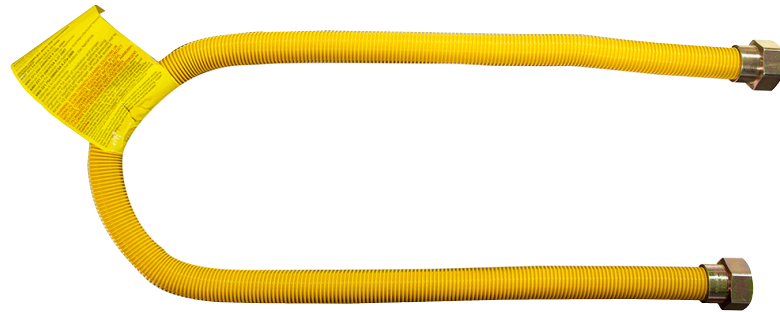

Stationary Gas Hose

Model: BKG-SHC

WARRANTED
5
YEARS

Use your smart phone to scan the above QR code to visit our website:
www.bk-resources.com

Certifications:

Male Connector

Female Connector

Shut Off Ball Valve

| Model # | Inside Diameter | Length | Connectors included | Product Weight (lbs) |
|-----------------|-----------------|--------|---------------------|----------------------|
| BKG-SHC-7536-MM | 3/4" | 36" | (2) Male | 1.75 |
| BKG-SHC-7536-FF | 3/4" | 36" | (2) Female | 1.50 |
| BKG-SHC-7536-MF | 3/4" | 36" | (1) Male (1) Female | 1.50 |
| BKG-SHC-7548-MM | 3/4" | 48" | (2) Male | 2.75 |
| BKG-SHC-7548-FF | 3/4" | 48" | (2) Female | 2.45 |
| BKG-SHC-7548-MF | 3/4" | 48" | (1) Male (1) Female | 2.50 |

Features:

- Heavy Duty T-304 Corrugated Stainless Steel Hose
- Heavy Duty T-304 Coupling with Zinc Coating
- Commercial Grade Shut-Off "Ball Valve"- 1 Year Warranty
- Male / Female Configurations Available