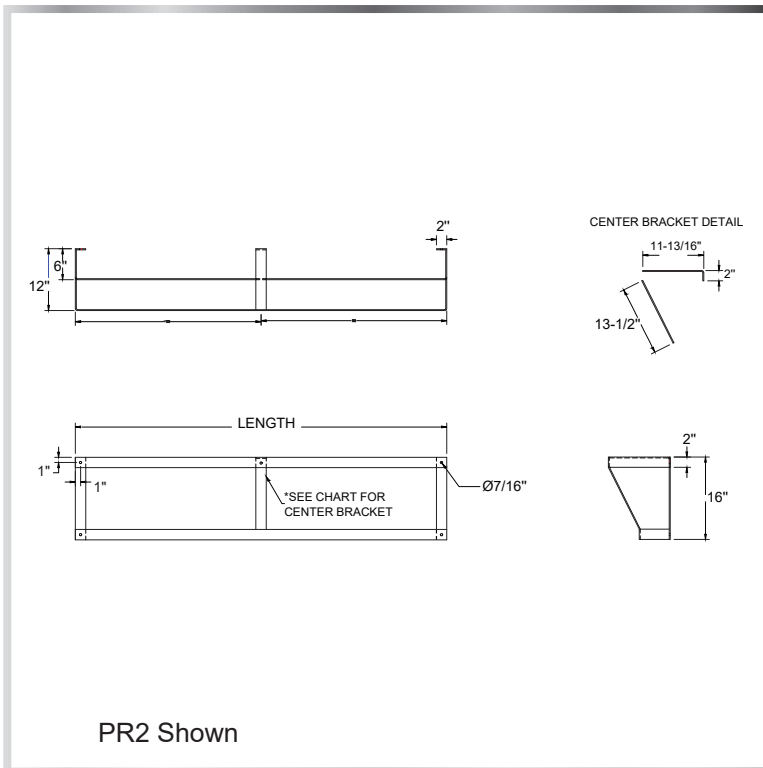

FLAT BAR POT RACK (SINGLE & DOUBLE BAR)

POT RACKS

MATERIALS

- 304 Series Stainless Steel

FEATURES

- Wall Mounted 2" Flat Bars
- Includes Stainless Steel Double Prong Hooks
- 12"D Top Bar (For Double)
- 6"D Bottom Bar (For Double)
- * Center Bracket For Lengths 72" and Above

MODEL NUMBER	LENGTH	WIDTH	NUMBER OF HOOKS
PR1-4	48"	12"	4
PR1-5	60"	12"	5
PR1-6	72"	12"	6
PR1-8	96"	12"	8
PR2-3	36"	12"	6
PR2-4	48"	12"	8
PR2-5	60"	12"	10
PR2-6*	72"	12"	12
PR2-8*	96"	12"	16

(609) 642 - 8389 | SALES@NBREQUIPMENT.COM | WWW.NBREQUIPMENT.COM