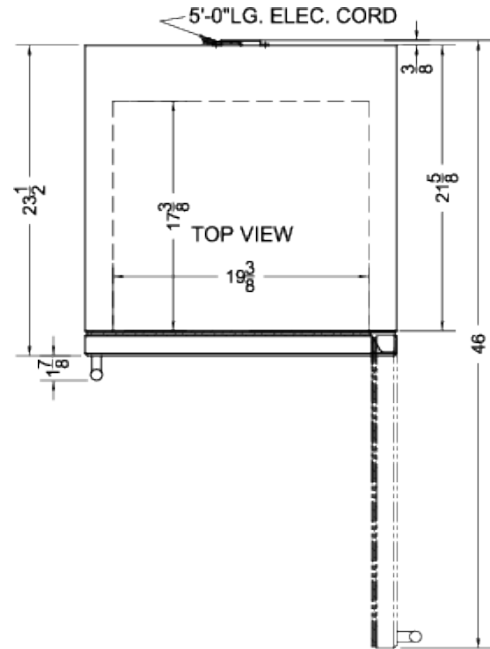

# PTHC65G

36" x 23.63" x 23.5" (H x W x D)

Single chamber passive heating blanket warmer with glass door, stainless steel interior, digital thermostat, and lock

### PTHC65G Specifications:

Overview	
Height of Cabinet	36.0" (91 cm)
Width	23.63" (60 cm)
Depth	23.5" (60 cm)
Depth with Handle	25.38" (64 cm)
Depth with door at 90°	46.0" (117 cm)
Capacity	4.57 cu.ft. (129 L)
Door	Glass
Cabinet	Black
US Electrical Safety	ETL
Canadian Electrical Safety	ETL-C
Amps	5.5
Voltage/Frequency	115 V AC/60 Hz
Weight	140.0 lbs. (64 kg)
Shipping Weight	145.0 lbs. (66 kg)
Estimated Time to Ship	Next day shipping
Parts & Labor Warranty	1 Year
Warming Cabinet	
Door Swing	RHD
Reversible	Yes
Adjustable Shelves	Yes
Shelf Type	Chrome
Shelf Qty	3
Thermostat Type	Digital
Interior Height	22.5" (57 cm)
Interior Width	19.38" (49 cm)
Interior Depth	17.38" (44 cm)
Level Legs	4
Dolly	Optional
Temperature Range	90 to 140°F