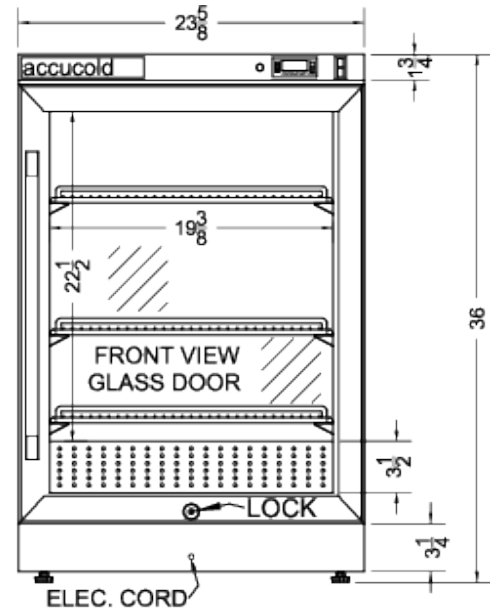

# PTHC65G

36" x 23.63" x 23.5" (H x W x D)

Single chamber passive heating blanket warmer with glass door, stainless steel interior, digital thermostat, and lock

### Product Features:

90 to 140°F temperature range	Designed and set to keep blankets warm in hospitals, medical and physical therapy offices, spas, and other facilities
Passive heating	Fixed heaters located at the bottom of the cabinet with no fans or moving parts to minimize lint buildup for safer, more efficient use
Digital thermostat	Electronic controls are conveniently located externally for easy temperature adjustment
Electronic readout	Large LED temperature display ensures your staff can easily monitor the interior temperature
Silent operation	No moving parts to ensure a quiet performance
Double pane tempered glass door	Heat-safe glass door offers a full view of stored contents, with a stainless steel door trim to highlight the interior
Professional handle	Stainless steel handle completes the professional look
Stainless steel interior	Interior walls are constructed from stainless steel to ensure lasting durability and easy cleaning
Cantilevered shelving system	Three easily adjustable chrome shelves to accommodate virtually any size

### PTHC65G Specifications:

Overview	
Height of Cabinet	36.0" (91 cm)
Width	23.63" (60 cm)
Depth	23.5" (60 cm)
Depth with Handle	25.38" (64 cm)
Depth with door at 90°	46.0" (117 cm)
Capacity	4.57 cu.ft. (129 L)
Door	Glass
Cabinet	Black
US Electrical Safety	ETL
Canadian Electrical Safety	ETL-C
Amps	5.5
Voltage/Frequency	115 V AC/60 Hz
Weight	140.0 lbs. (64 kg)
Shipping Weight	145.0 lbs. (66 kg)
Estimated Time to Ship	Next day shipping
Parts & Labor Warranty	1 Year
Warming Cabinet	
Door Swing	RHD
Reversible	Yes
Adjustable Shelves	Yes
Shelf Type	Chrome
Shelf Qty	3
Thermostat Type	Digital
Interior Height	22.5" (57 cm)
Interior Width	19.38" (49 cm)
Interior Depth	17.38" (44 cm)
Level Legs	4
Dolly	Optional
Temperature Range	90 to 140°F