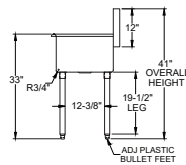

# BUDGET 3-BOWL SINK

NON-NSF SINKS - 2 BOWLS

## MATERIALS

- 18 Gauge 430 Series Stainless Steel; Fabricated
  - Galvanized Legs
  - Plastic Bullet Feet

**COMPATIBLE WITH  
NEW NBR FAUCETS!  
SEE PAGE 75**

## FEATURES

- 8"H Backsplash with 2" Return to Wall
- Two Sets of 8" On-Center Wall-Mounted Faucet Holes
- 3-1/2" Die-Stamped Drain Opening With Drain Baskets Included
- Adjustable Bullet Feet

MODEL NUMBER	BOWL SIZE L X W X H	LENGTH	WIDTH
3BSG-1221	12" x 21" x 12"	39"	24-1/2"
3BSG-1818	18" x 18" x 12"	57"	21-1/2"
3BSG-1821	18" x 21" x 12"	57"	24-1/2"
3BSG-2424*	24" x 24" x 12"	75"	27-1/2"