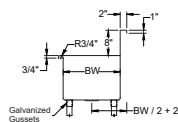

## FEATURES

- 8"H Backsplash with 2" Return to Wall
- Two Sets of 8" On-Center Wall-Mounted Faucet Holes
- 3-1/2" Die-Stamped Drain Opening With Drain Baskets Included
- Adjustable Bullet Feet

MODEL NUMBER	BOWL SIZE L X W X H	LENGTH	WIDTH
3BSG-1221	12" x 21" x 12"	39"	24-1/2"
3BSG-1818	18" x 18" x 12"	57"	21-1/2"
3BSG-1821	18" x 21" x 12"	57"	24-1/2"
3BSG-2424*	24" x 24" x 12"	75"	27-1/2"