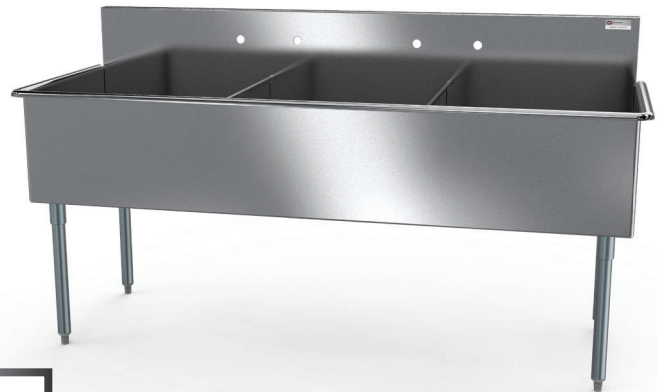

# BUDGET 3-BOWL SINK

NON-NSF SINKS - 2 BOWLS

## MATERIALS

- 18 Gauge 430 Series Stainless Steel; Fabricated
  - Galvanized Legs
  - Plastic Bullet Feet

**COMPATIBLE WITH  
NEW NBR FAUCETS!  
SEE PAGE 75**

## FEATURES

- 8"H Backsplash with 2" Return to Wall
- Two Sets of 8" On-Center Wall-Mounted Faucet Holes
- 3-1/2" Die-Stamped Drain Opening With Drain Baskets Included
- Adjustable Bullet Feet

MODEL NUMBER	BOWL SIZE L X W X H	LENGTH	WIDTH
3BSG-1221	12" x 21" x 12"	39"	24-1/2"
3BSG-1818	18" x 18" x 12"	57"	21-1/2"
3BSG-1821	18" x 21" x 12"	57"	24-1/2"
3BSG-2424*	24" x 24" x 12"	75"	27-1/2"