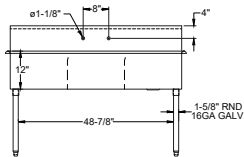

## MATERIALS

- 18 Gauge 430 Series Stainless Steel; Fabricated
  - Galvanized Legs
  - Plastic Bullet Feet

**COMPATIBLE WITH  
NEW NBR FAUCETS!  
SEE PAGE 75**

## FEATURES

- 8"H Backsplash with 2" Return to Wall
- Two Sets of 8" On-Center Wall-Mounted Faucet Holes
- 3-1/2" Die-Stamped Drain Opening With Drain Baskets Included
- Adjustable Bullet Feet

MODEL NUMBER	BOWL SIZE L X W X H	LENGTH	WIDTH
3BSG-1221	12" x 21" x 12"	39"	24-1/2"
3BSG-1818	18" x 18" x 12"	57"	21-1/2"
3BSG-1821	18" x 21" x 12"	57"	24-1/2"
3BSG-2424*	24" x 24" x 12"	75"	27-1/2"