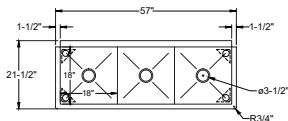

## MATERIALS

- 18 Gauge 430 Series Stainless Steel; Fabricated
  - Galvanized Legs
  - Plastic Bullet Feet

**COMPATIBLE WITH  
NEW NBR FAUCETS!  
SEE PAGE 75**

## FEATURES

- 8"H Backsplash with 2" Return to Wall
- Two Sets of 8" On-Center Wall-Mounted Faucet Holes
- 3-1/2" Die-Stamped Drain Opening With Drain Baskets Included
- Adjustable Bullet Feet

MODEL NUMBER	BOWL SIZE L X W X H	LENGTH	WIDTH
3BSG-1221	12" x 21" x 12"	39"	24-1/2"
3BSG-1818	18" x 18" x 12"	57"	21-1/2"
3BSG-1821	18" x 21" x 12"	57"	24-1/2"
3BSG-2424*	24" x 24" x 12"	75"	27-1/2"