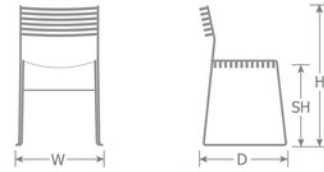

DETAILS

H	W	D	SH	Lbs
30.5"	19.5"	19.5"	18"	14

Outdoor/Indoor Stacking Side Chair

E-coated powder coat finish

Frame: Wrought Iron

Seat/Back: Steel Slats

Stackability: 10

SHIPPING

Master Pack Quantity: 2

Master Pack Dimensions: 21"x20"x33"

Master Pack Weight: 31 Lbs.

Master Cartons/Pallet: 8

Freight Class: 250

FOB: PA 17042

Special Order Ship Finishes:

22 A/Iron