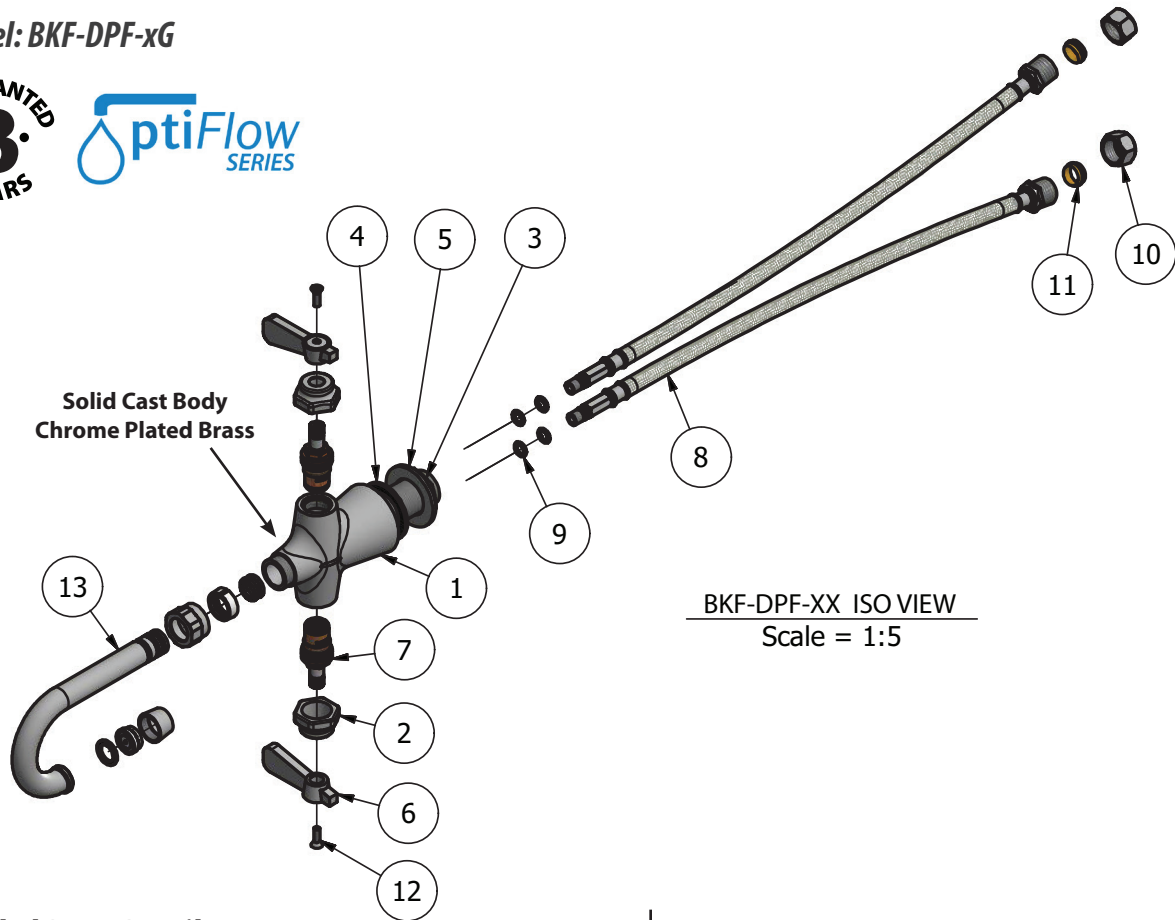

### Product Specifications:

- Heavy Duty Double Seat 1/4 Turn Ceramic Cartridges
- High Polished Dipped Chrome Finish
- Full Replacement Parts Available

### Product Detail:

Model Number	DIM. A	DIM. B	DIM. C
BKF-DPF-3G-G	3.5" [90]	6.69" [169.8]	9.44" [239.7]
BKF-DPF-5G-G	6" [150]	6.56" [166.7]	11.06" [280.9]
BKF-DPF-8G-G	8.5" [215]	9.08" [230.5]	13.95" [354.4]

# Deck Mount Dual Valve Pantry Faucet with Gooseneck Spout

Model: BKF-DPF-xG

BKF-DPF-XX ISO VIEW  
Scale = 1:5

### Exploded Parts Detail:

Diagram #	Quantity	Part Number	Description
1	1	BK-DPF-XX-G	Faucet Body
2	1	BKF-BONNET	Bonnet
3	1	BKF-DPF-N	Nut
4	1	BKF-DPF-S	Seal
5	1	BKF-DPF-W	Washer
6	2	BKF-SBH	Handle
7	2	BKF-HV/CV-G	Mixing Valve
8	2	BKF-DPF-HOSE	Hose
9	4	BKF-DPF-O-RING	O-Ring
10	2	BKF-DPF-MN	Hose Mounting Nut
11	2	BKF-DPF-HF	Hose Brass Fitting
12	2	BKF-SBH-S	Handle Screw
13	1	BKF-SPT-XX	Spout