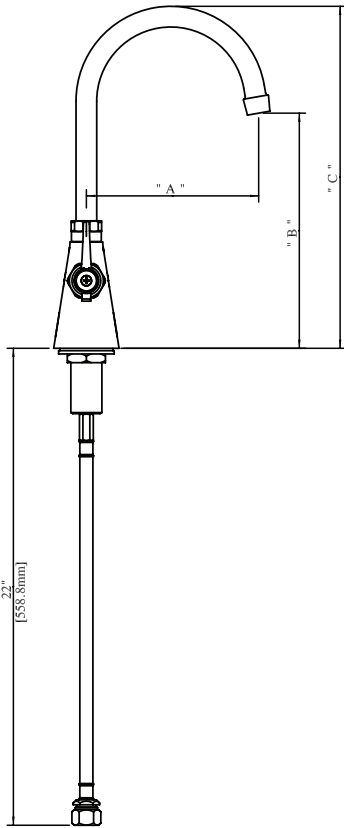

# Deck Mount Dual Valve Pantry Faucet with Gooseneck Spout

Model: BKF-DPF-xG

### Product Specifications:

- Heavy Duty Double Seat 1/4 Turn Ceramic Cartridges
- High Polished Dipped Chrome Finish
- Full Replacement Parts Available

### Product Detail:

Model Number	DIM. A	DIM. B	DIM. C
BKF-DPF-3G-G	3.5" [90]	6.69" [169.8]	9.44" [239.7]
BKF-DPF-5G-G	6" [150]	6.56" [166.7]	11.06" [280.9]
BKF-DPF-8G-G	8.5" [215]	9.08" [230.5]	13.95" [354.4]