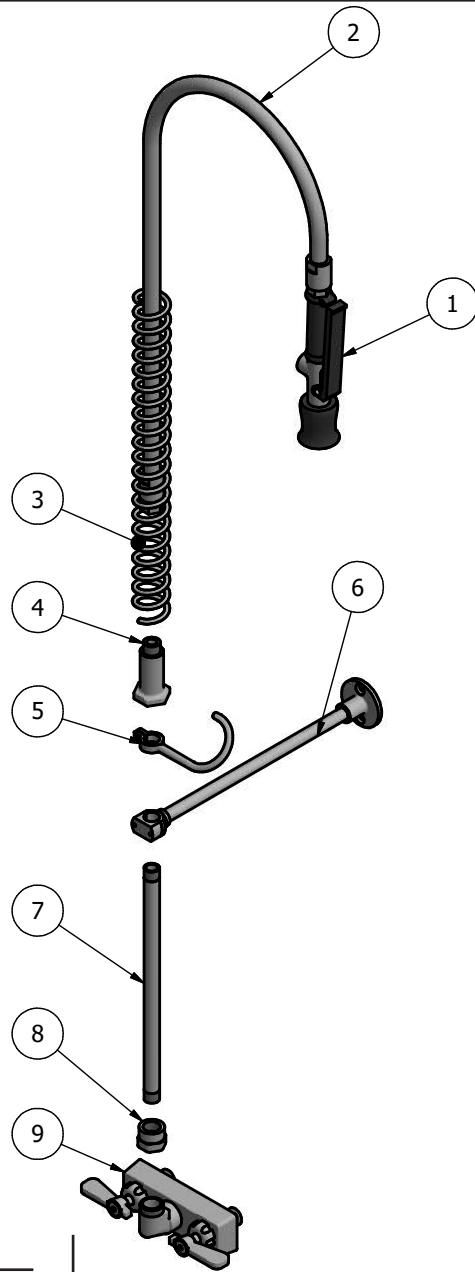

Use your smart phone to scan the above QR code to visit our website: www.bk-resources.com

4" Splash Mount Pre-Rinse

Model: EVO-4SMPR, Lead Free

Product Specifications:

- Dual Pattern Spray Head
- Stainless Wteel Waterways
- 12" Wall Bracket
- 1/4 Turn Ceramic Cartridges
- Integral Check Valves
- Color Coded Hot & Cold Indicators
- 1/2" Female Inlets
- Lifetime Warranty on Faucet and Spray head
- 1 year Warranty on Hose

Options:

EVO-AF Add A Faucet
EVO-AF8, EVO-AF10,
EVO-AF12, EVO-AF14

Certifications:

Certified to NSF/ANSI 61 Section 9-G

PRODUCT SPECIFICATION SHEET

RESOURCES

4" Splash Mount Pre-Rinse

Model: EVO-4SMPR, Lead Free

Exploded Parts Detail:

Diagram #	Quantity	Part Number	Description
1	1	EVO-PRV	SS Dual Pattern Spray Valve
2	1	BKH-44-G	44" Pre-Rinse Hose
3	1	BK-PR-SPRING	Pre-Rinse Hose Spring
4	1	EVO-PR-SPR	SS Pre-Rinse Retainer
5	1	BK-PR-SHR	Spray Valve Handle Retainer
6	1	BK-PR-WB	Wall Bracket
7	1	BK-PR-24RP-G	24" Riser Pipe
8	1	BK-PR-ADP	Pre-Rinse Adapter
9	1	SSBK45MXXG	SS 4" O/C Splash Mount Faucet Body

Options:

EVO-AF Add A Faucet
EVO-AF8, EVO-AF10,
EVO-AF12, EVO-AF14

PRODUCT SPECIFICATION SHEET

RESOURCES