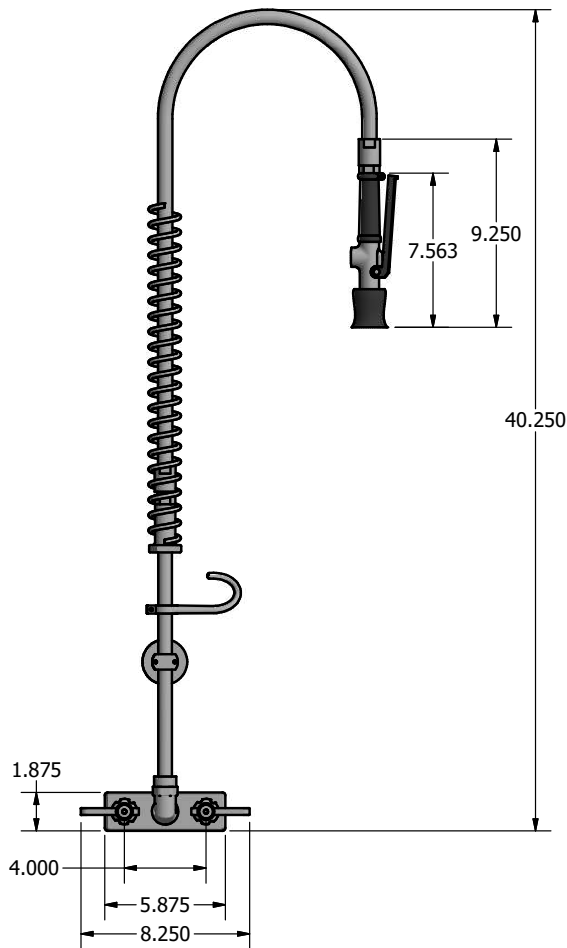

Use your smart phone to scan the above QR code to visit our website: www.bk-resources.com

4" Splash Mount Pre-Rinse

Model: EVO-4SMPR, Lead Free

Product Specifications:

- Dual Pattern Spray Head
- Stainless Wteel Waterways
- 12" Wall Bracket
- 1/4 Turn Ceramic Cartridges
- Integral Check Valves
- Color Coded Hot & Cold Indicators
- 1/2" Female Inlets
- Lifetime Warranty on Faucet and Spray head
- 1 year Warranty on Hose

Options:

EVO-AF Add A Faucet
EVO-AF8, EVO-AF10,
EVO-AF12, EVO-AF14

Certifications:

Certified to NSF/ANSI 61 Section 9-G

PRODUCT SPECIFICATION SHEET

RESOURCES

4" Splash Mount Pre-Rinse

Model: EVO-4SMPR, Lead Free

Exploded Parts Detail:

Diagram #	Quantity	Part Number	Description
1	1	EVO-PRV	SS Dual Pattern Spray Valve
2	1	BKH-44-G	44" Pre-Rinse Hose
3	1	BK-PR-SPRING	Pre-Rinse Hose Spring
4	1	EVO-PR-SPR	SS Pre-Rinse Retainer
5	1	BK-PR-SHR	Spray Valve Handle Retainer
6	1	BK-PR-WB	Wall Bracket
7	1	BK-PR-24RP-G	24" Riser Pipe
8	1	BK-PR-ADP	Pre-Rinse Adapter
9	1	SSBK45MXXG	SS 4" O/C Splash Mount Faucet Body