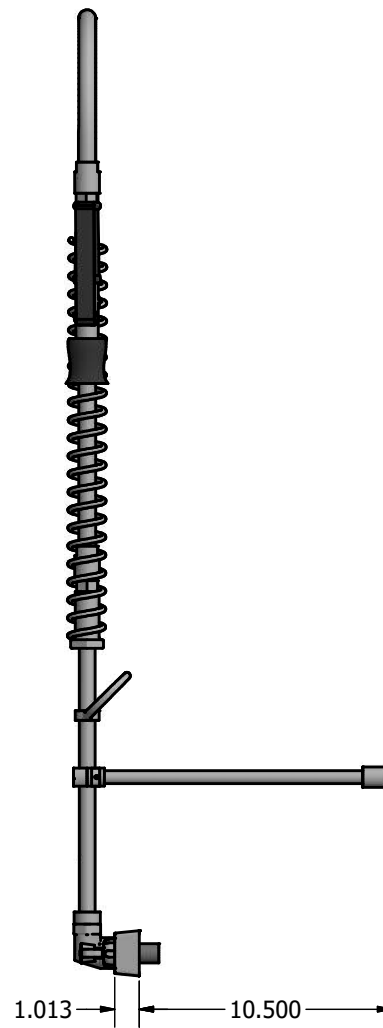

Use your smart phone to scan the above QR code to visit our website: www.bk-resources.com

4" Splash Mount Pre-Rinse

Model: EVO-4SMPR, Lead Free

Product Specifications:

- Dual Pattern Spray Head
- Stainless Wteel Waterways
- 12" Wall Bracket
- 1/4 Turn Ceramic Cartridges
- Integral Check Valves
- Color Coded Hot & Cold Indicators
- 1/2" Female Inlets
- Lifetime Warranty on Faucet and Spray head
- 1 year Warranty on Hose

Options:

EVO-AF Add A Faucet
EVO-AF8, EVO-AF10,
EVO-AF12, EVO-AF14

Certifications:

Certified to NSF/ANSI 61 Section 9-G

PRODUCT SPECIFICATION SHEET

RESOURCES

4" Splash Mount Pre-Rinse

Model: EVO-4SMPR, Lead Free

Exploded Parts Detail:

Diagram #	Quantity	Part Number	Description
1	1	EVO-PRV	SS Dual Pattern Spray Valve
2	1	BKH-44-G	44" Pre-Rinse Hose
3	1	BK-PR-SPRING	Pre-Rinse Hose Spring
4	1	EVO-PR-SPR	SS Pre-Rinse Retainer
5	1	BK-PR-SHR	Spray Valve Handle Retainer
6	1	BK-PR-WB	Wall Bracket
7	1	BK-PR-24RP-G	24" Riser Pipe
8	1	BK-PR-ADP	Pre-Rinse Adapter
9	1	SSBK45MXXG	SS 4" O/C Splash Mount Faucet Body