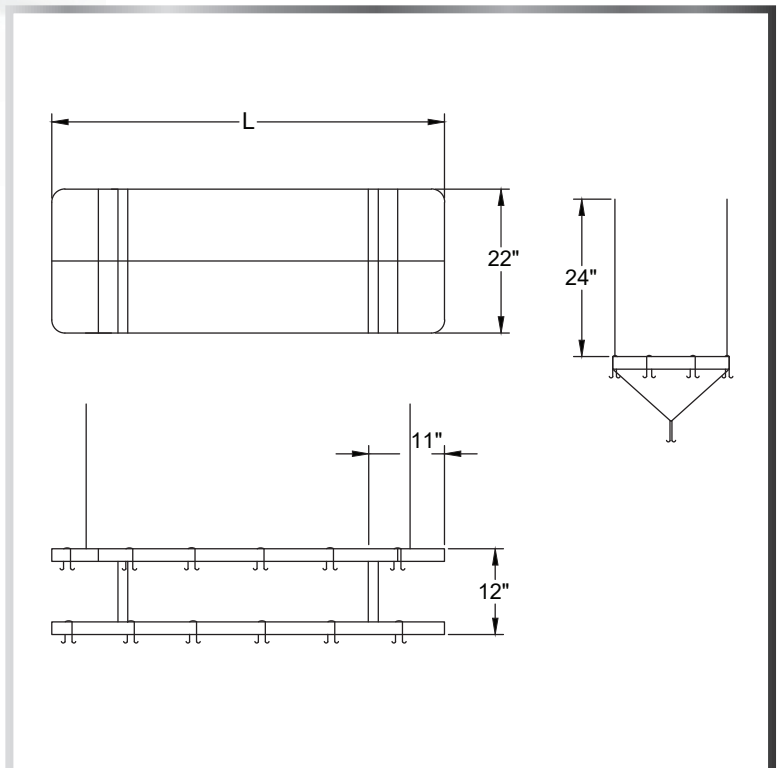

CEILING MOUNTED POT RACK

POT RACKS

MATERIALS

- 304 Series Stainless Steel 2" x 1/4" Flat Bar
- 24" Stainless Steel Hanging Chains

FEATURES

- Triple Bar Design
- Includes Double Prong Stainless Steel Hooks
- All Units Shipped Knocked Down (Easy Assembly)

MODEL NUMBER	LENGTH	WIDTH	NUMBER OF HOOKS
CMPR-36	36"	22"	12
CMPR-48	48"	22"	12
CMPR-60	60"	22"	18
CMPR-72	72"	22"	18
CMPR-96	96"	22"	18