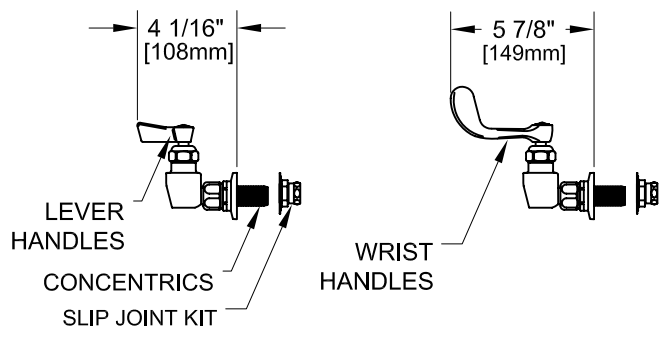

8" C/C BACKSPASH FAUCET

ROUGH-IN:

PRODUCT NAME: STAINLESS STEEL
8" BACKSPASH PRE-RINSE WITH ADD-ON AND
EZ INSTALL ADAPTERS

- MODEL:
- 52930 6" SWING SPOUT W/ LEVER HANDLES
 - 52949 8" SWING SPOUT W/ LEVER HANDLES
 - 52957 10" SWING SPOUT W/ LEVER HANDLES
 - 52965 12" SWING SPOUT W/ LEVER HANDLES
 - 52973 14" SWING SPOUT W/ LEVER HANDLES
 - 52981 16" SWING SPOUT W/ LEVER HANDLES
 - 74500 6" SWING SPOUT W/ WRIST HANDLES
 - 74519 8" SWING SPOUT W/ WRIST HANDLES
 - 74527 10" SWING SPOUT W/ WRIST HANDLES
 - 74535 12" SWING SPOUT W/ WRIST HANDLES
 - 74543 14" SWING SPOUT W/ WRIST HANDLES
 - 74551 16" SWING SPOUT W/ WRIST HANDLES

- FEATURES:
- CONTROL VALVE
- * 8" C/C BACKSPASH MOUNT
 - * CONCENTRICS
 - * INTERNAL SPRING LOADED CHECK VALVES
 - * SWIVELLING SEAT DISKS
 - * HOT SIDE STEM - RIGHT HAND
 - * COLD SIDE STEM - LEFT HAND
 - * STAINLESS STEEL SEATS
 - * STAINLESS STEEL SEAT SCREWS
 - * STAINLESS STEEL HANDLE SCREWS
 - * EZ INSTALL ADAPTERS - T&S, CHI, KROWNE

- ADD-ON CONTROL VALVE
- * STEM - RIGHT HAND SWIVEL
 - * HOT INDEX BUTTON
 - * SWIVELLING SEAT DISKS
 - * STAINLESS STEEL SEATS, SEAT SCREWS AND HANDLE SCREWS.

- HOSE
- * 36" LENGTH
 - * STAINLESS STEEL END FITTINGS
 - * STAINLESS STEEL EXTERNAL JACKET
 - * 3-PLY FIBER REINFORCED INTERNAL RUBBER HOSE
 - * REPAIRABLE IN FIELD WITH SIMPLE TOOLS