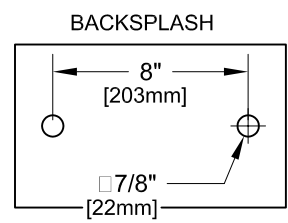

8" C/C BACKSPASH FAUCET

ROUGH-IN:

PRODUCT NAME: STAINLESS STEEL
8" BACKSPASH PRE-RINSE WITH ADD-ON AND
EZ INSTALL ADAPTERS

- MODEL:
- 52930 6" SWING SPOUT W/ LEVER HANDLES
 - 52949 8" SWING SPOUT W/ LEVER HANDLES
 - 52957 10" SWING SPOUT W/ LEVER HANDLES
 - 52965 12" SWING SPOUT W/ LEVER HANDLES
 - 52973 14" SWING SPOUT W/ LEVER HANDLES
 - 52981 16" SWING SPOUT W/ LEVER HANDLES
 - 74500 6" SWING SPOUT W/ WRIST HANDLES
 - 74519 8" SWING SPOUT W/ WRIST HANDLES
 - 74527 10" SWING SPOUT W/ WRIST HANDLES
 - 74535 12" SWING SPOUT W/ WRIST HANDLES
 - 74543 14" SWING SPOUT W/ WRIST HANDLES
 - 74551 16" SWING SPOUT W/ WRIST HANDLES

- FEATURES:
- CONTROL VALVE
- * 8" C/C BACKSPASH MOUNT
 - * CONCENTRICS
 - * INTERNAL SPRING LOADED CHECK VALVES
 - * SWIVELLING SEAT DISKS
 - * HOT SIDE STEM - RIGHT HAND
 - * COLD SIDE STEM - LEFT HAND
 - * STAINLESS STEEL SEATS
 - * STAINLESS STEEL SEAT SCREWS
 - * STAINLESS STEEL HANDLE SCREWS
 - * EZ INSTALL ADAPTERS - T&S, CHI, KROWNE

- ADD-ON CONTROL VALVE
- * STEM - RIGHT HAND SWIVEL
 - * HOT INDEX BUTTON
 - * SWIVELLING SEAT DISKS
 - * STAINLESS STEEL SEATS, SEAT SCREWS AND HANDLE SCREWS.

- HOSE
- * 36" LENGTH
 - * STAINLESS STEEL END FITTINGS
 - * STAINLESS STEEL EXTERNAL JACKET
 - * 3-PLY FIBER REINFORCED INTERNAL RUBBER HOSE
 - * REPAIRABLE IN FIELD WITH SIMPLE TOOLS