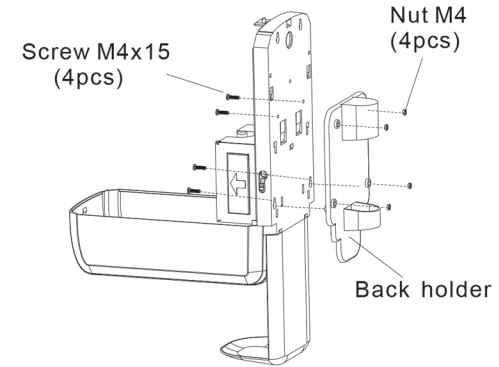

**Item # 430-L-T | Automatic Hands-Free Liquid/Gel Hand Sanitizer/Soap Dispenser with Drip Tray, 1200 mL, White**

**Installation**

**Take out Tray**

**STEP 1**

Open it with key, take out the bottle and pump

**Install Back Holder**

**STEP 2**

Install the back holder with dispenser

**STEP 3**

Put Advertising photo inside of 2 pcs AD board

Advertising photo size: 18x 18cm

**Install AD Board (If Needed)**

**STEP 4**

Install the AD Board on dispenser