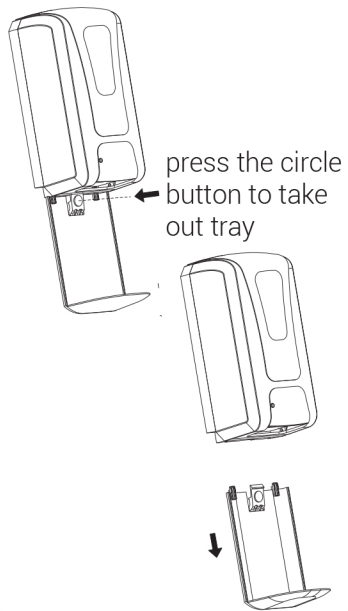

**Item # 430-L-T | Automatic Hands-Free Liquid/Gel Hand Sanitizer/Soap Dispenser with Drip Tray, 1200 mL, White**

**Installation**

**Take out Tray**

**STEP 1**

Open it with key, take out the bottle and pump

**Install Back Holder**

**STEP 2**

Install the back holder with dispenser

**STEP 3**

Put Advertising photo inside of 2 pcs AD board

Advertising photo size: 18x 18cm

**Install AD Board (If Needed)**

**STEP 4**