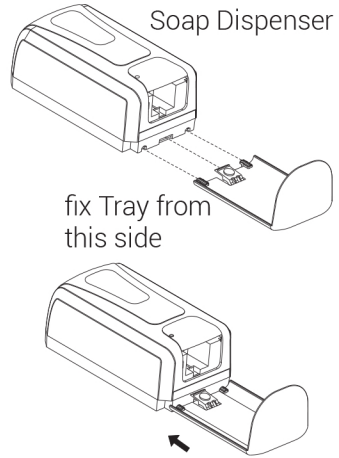

**Item # 430-L-T | Automatic Hands-Free Liquid/Gel Hand Sanitizer/Soap Dispenser with Drip Tray, 1200 mL, White**

**Installation**

**Take out Tray**

**STEP 1**

Open it with key, take out the bottle and pump

**Install Back Holder**

**STEP 2**

Install the back holder with dispenser

**STEP 3**

Put Advertising photo inside of 2 pcs AD board

Advertising photo size: 18x 18cm

**Install AD Board (If Needed)**

**STEP 4**