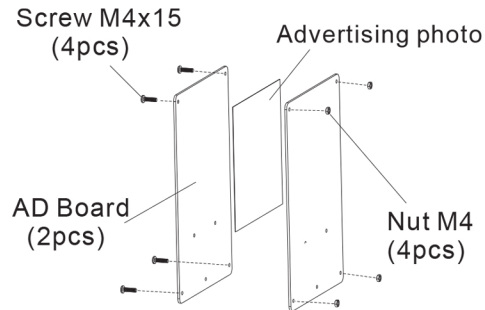

**Install Back Holder**

**STEP 2**

Install the back holder with dispenser

**STEP 3**

Put Advertising photo inside of 2 pcs AD board

Advertising photo size: 18x 18cm

**Install AD Board (If Needed)**

**STEP 4**