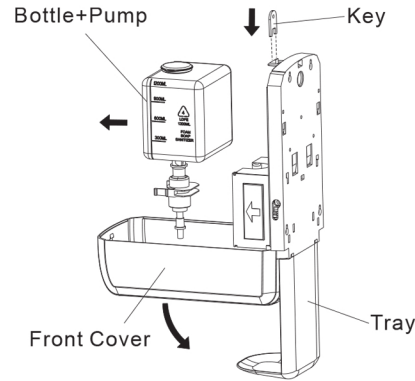

**Item # 430-L-T | Automatic Hands-Free Liquid/Gel Hand Sanitizer/Soap Dispenser with Drip Tray, 1200 mL, White**

**Installation**

**Take out Tray**

**STEP 1**

Open it with key, take out the bottle and pump

**Install Back Holder**

**STEP 2**

Install the back holder with dispenser

**STEP 3**

Put Advertising photo inside of 2 pcs AD board

Advertising photo size: 18x 18cm

**Install AD Board (If Needed)**

**STEP 4**

Install the AD Board on dispenser