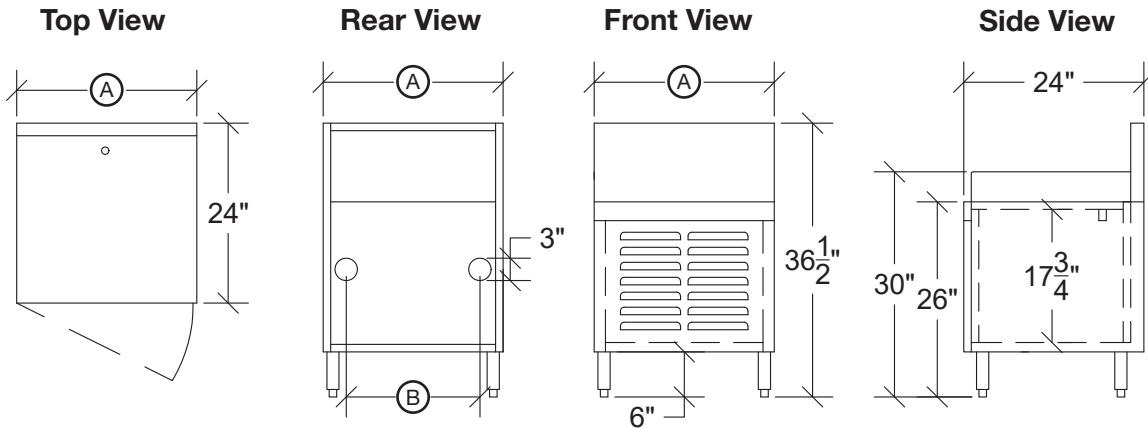

Model: _____ Item #: _____ Date: _____

Project: _____ Qty: _____ Approved By: _____

Royal Series P.O.S. Station & Register/Coffee Stands

Royal Series Underbar

KR24-PC18

P.O.S Station Standard Features

- Allows P.O.S. Station and cash drawer to fit under bar top
- Low profile side splashes to protect P.O.S. while improving bartender ergonomics
- One louvered door for ventilation with lock
- Locks standard on models with doors
- Cord access on inside on top of unit
- 26" working height
- 24" depth front to back

Specifications

Materials	<ul style="list-style-type: none"> ▪ Door: 20 gauge stainless steel ▪ Backsplash: 20 gauge stainless steel ▪ Sides: 20 gauge stainless steel ▪ Back and Bottom: 20 gauge galvanized steel
Legs	<ul style="list-style-type: none"> ▪ 1-5/8" tubular 16 gauge stainless steel legs with grey plastic bullet foot
Backsplash	<ul style="list-style-type: none"> ▪ 6-1/2"H x 1-3/4"D

KR24-RS18

Register/Coffee Stands Standard Features

- Flat top for cash registers and coffee makers
- 30" working height

Specifications

Materials	<ul style="list-style-type: none"> ▪ Front Apron: 20 gauge stainless steel clad over 20 gauge galvanized steel ▪ Backsplash: 20 gauge stainless steel ▪ Sides: 20 gauge stainless steel ▪ Back and Bottom: 20 gauge galvanized steel
Legs	<ul style="list-style-type: none"> ▪ 1-5/8" tubular 16 gauge stainless steel legs with grey plastic bullet foot
Backsplash	<ul style="list-style-type: none"> ▪ 6-1/2"H x 1-3/4"D

Model: _____ Item #: _____ Date: _____

Project: _____ Qty: _____ Approved By: _____

Royal Series P.O.S. Station & Register/Coffee Stands

Royal Series Underbar

P.O.S Station

Model	Overall Length	Distance Between Cutouts	Working Height	Depth (Front to Back)	Weight (lbs.)
	(A)	(B)			
KR24-PC18	18"	11-13/16"	26"	24"	60
KR24-PC24	24"	17-13/16"	26"	24"	70