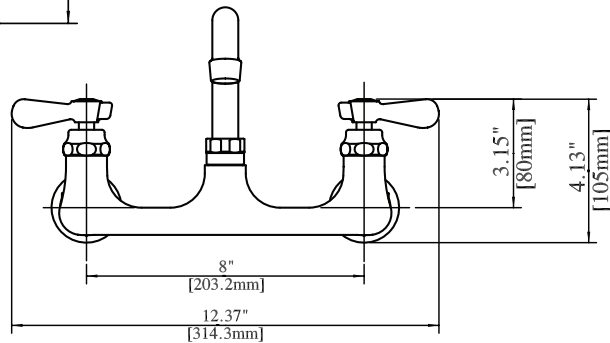

Use your smart phone to scan the above QR code to visit our website: www.bk-resources.com

8" Splash Mount Heavy Duty Faucet with Gooseneck Spout

Model: BKF-xG-G, Lead Free

Options:

BK-DMMK-90
Faucet Mounting Kit - SOLD SEPARATELY

Product Specifications:

- Heavy Duty Double Seat 1/4 Turn Ceramic Cartridges
- Color Coded Hot & Cold Indicators
- Double O-Ring Spout Seal
- High Polished Triple Dipped Chrome Finish
- Integral Check Valve
- Lead Free Compliant
- Full Replacement Parts Available

Product Detail:

Model Number	DIM. A	DIM. B	DIM. C
BKF-3G-G	3.5" [90]	5.56" [141]	8.31" [211.1]
BKF-5G-G	6" [150]	5.38" [136.5]	9.88" [250.8]
BKF-8G-G	8.5" [215]	7.88" [200]	12.75" [323.8]

Certifications:

PRODUCT SPECIFICATION SHEET

RESOURCES

8" Splash Mount Heavy Duty Faucet with Gooseneck Spout

Model: BKF-xG-G, Lead Free

Exploded Parts Detail:

Diagram #	Quantity	Part Number	Description
1	1	BKF-SPT-XX-G	Gooseneck Spout
2	1	BKF-SPT-NUT	Nut
3	1	BKF-SPT-SPACER	Spacer
4	1	BKF-SPT-ORING	O-Ring
5	1	BKF-SPT-AER-W	Aerator Washer
6	1	BKF-SPT-AER	Aerator
7	1	BKF-AER-NOZZLE	Nozzle
8	2	BKF-ESC	Escutcheon
9	2	BKF-SBH	Handle
10	2	BKF-ESC-WASHER	Washer
11	1	BKF-XX-G	Faucet Body
12	2	(1) BKF-W-CV-G & (1) BKF-W-HV-G	Mixing Valve
13	2	BKF-BONNET	Bonnet