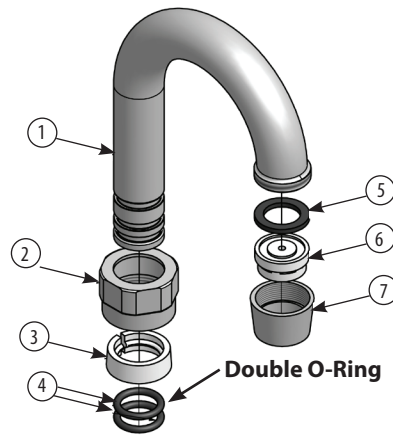

Product Specifications:

- Heavy Duty Double Seat 1/4 Turn Ceramic Cartridges
- Color Coded Hot & Cold Indicators
- Double O-Ring Spout Seal
- High Polished Triple Dipped Chrome Finish
- Integral Check Valve
- Lead Free Compliant
- Full Replacement Parts Available

Product Detail:

Model Number	DIM. A	DIM. B	DIM. C
BKF-3G-G	3.5" [90]	5.56" [141]	8.31" [211.1]
BKF-5G-G	6" [150]	5.38" [136.5]	9.88" [250.8]
BKF-8G-G	8.5" [215]	7.88" [200]	12.75" [323.8]

Certifications:

PRODUCT SPECIFICATION SHEET

RESOURCES

8" Splash Mount Heavy Duty Faucet with Gooseneck Spout

Model: BKF-xG-G, Lead Free

Exploded Parts Detail:

Diagram #	Quantity	Part Number	Description
1	1	BKF-SPT-XX-G	Gooseneck Spout
2	1	BKF-SPT-NUT	Nut
3	1	BKF-SPT-SPACER	Spacer
4	1	BKF-SPT-ORING	O-Ring
5	1	BKF-SPT-AER-W	Aerator Washer
6	1	BKF-SPT-AER	Aerator
7	1	BKF-AER-NOZZLE	Nozzle
8	2	BKF-ESC	Escutcheon
9	2	BKF-SBH	Handle
10	2	BKF-ESC-WASHER	Washer
11	1	BKF-XX-G	Faucet Body
12	2	(1) BKF-W-CV-G & (1) BKF-W-HV-G	Mixing Valve
13	2	BKF-BONNET	Bonnet

Optional Spouts & Parts:

- Heavy Duty Gooseneck Spout**
BKF-HSPT-3G-G, BKF-HSPT-5G-G
BKF-HSPT-8G-G
- Heavy Duty DJ Swing Spout**
BKF-HSPT-18-G
- Heavy Duty Swing Spout**
BKF-HSPT-6-G, BKF-HSPT-8-G
BKF-HSPT-10-G, BKF-HSPT-12-G
BKF-HSPT-14-G, BKF-HSPT-16-G
- BKF-C414-VR**
Vandal Resistant Aerator - .5 GPM
- BKF-WBH**
ADA Compliant
Wrist Blade Handles
- BK-DMMK-90**
Faucet Mounting Kit - *SOLD SEPARATELY*