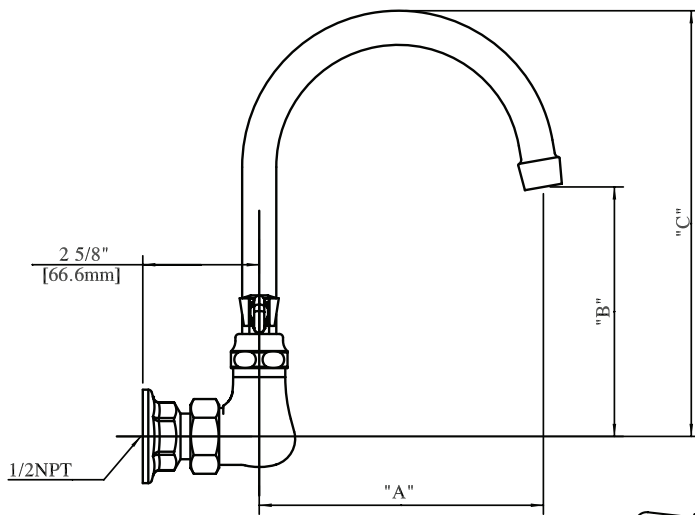

Use your smart phone to scan the above QR code to visit our website: www.bk-resources.com

8" Splash Mount Heavy Duty Faucet with Gooseneck Spout

Model: BKF-xG-G, Lead Free

Options:

BK-DMMK-90
Faucet Mounting Kit - SOLD SEPARATELY

Product Specifications:

- Heavy Duty Double Seat 1/4 Turn Ceramic Cartridges
- Color Coded Hot & Cold Indicators
- Double O-Ring Spout Seal
- High Polished Triple Dipped Chrome Finish
- Integral Check Valve
- Lead Free Compliant
- Full Replacement Parts Available

Product Detail:

Model Number	DIM. A	DIM. B	DIM. C
BKF-3G-G	3.5" [90]	5.56" [141]	8.31" [211.1]
BKF-5G-G	6" [150]	5.38" [136.5]	9.88" [250.8]
BKF-8G-G	8.5" [215]	7.88" [200]	12.75" [323.8]

Certifications:

PRODUCT SPECIFICATION SHEET

RESOURCES

8" Splash Mount Heavy Duty Faucet with Gooseneck Spout

Model: BKF-xG-G, Lead Free

Exploded Parts Detail:

Diagram #	Quantity	Part Number	Description
1	1	BKF-SPT-XX-G	Gooseneck Spout
2	1	BKF-SPT-NUT	Nut
3	1	BKF-SPT-SPACER	Spacer
4	1	BKF-SPT-ORING	O-Ring
5	1	BKF-SPT-AER-W	Aerator Washer
6	1	BKF-SPT-AER	Aerator
7	1	BKF-AER-NOZZLE	Nozzle
8	2	BKF-ESC	Escutcheon
9	2	BKF-SBH	Handle
10	2	BKF-ESC-WASHER	Washer
11	1	BKF-XX-G	Faucet Body
12	2	(1) BKF-W-CV-G & (1) BKF-W-HV-G	Mixing Valve
13	2	BKF-BONNET	Bonnet