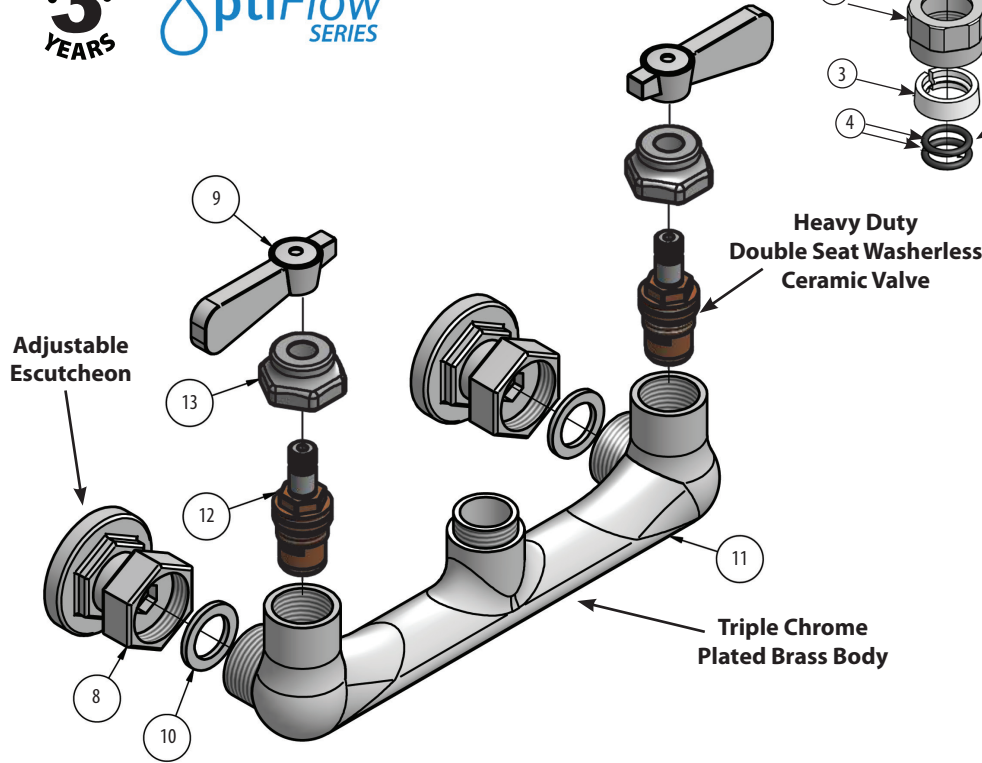

Product Specifications:

- Heavy Duty Double Seat 1/4 Turn Ceramic Cartridges
- Color Coded Hot & Cold Indicators
- Double O-Ring Spout Seal
- High Polished Triple Dipped Chrome Finish
- Integral Check Valve
- Lead Free Compliant
- Full Replacement Parts Available

Product Detail:

Model Number	DIM. A	DIM. B	DIM. C
BKF-3G-G	3.5" [90]	5.56" [141]	8.31" [211.1]
BKF-5G-G	6" [150]	5.38" [136.5]	9.88" [250.8]
BKF-8G-G	8.5" [215]	7.88" [200]	12.75" [323.8]

Certifications:

PRODUCT SPECIFICATION SHEET

RESOURCES

8" Splash Mount Heavy Duty Faucet with Gooseneck Spout

Model: BKF-xG-G, Lead Free

Exploded Parts Detail:

Diagram #	Quantity	Part Number	Description
1	1	BKF-SPT-XX-G	Gooseneck Spout
2	1	BKF-SPT-NUT	Nut
3	1	BKF-SPT-SPACER	Spacer
4	1	BKF-SPT-ORING	O-Ring
5	1	BKF-SPT-AER-W	Aerator Washer
6	1	BKF-SPT-AER	Aerator
7	1	BKF-AER-NOZZLE	Nozzle
8	2	BKF-ESC	Escutcheon
9	2	BKF-SBH	Handle
10	2	BKF-ESC-WASHER	Washer
11	1	BKF-XX-G	Faucet Body
12	2	(1) BKF-W-CV-G & (1) BKF-W-HV-G	Mixing Valve
13	2	BKF-BONNET	Bonnet

Optional Spouts & Parts:

- Heavy Duty Gooseneck Spout**
BKF-HSPT-3G-G, BKF-HSPT-5G-G
BKF-HSPT-8G-G
- Heavy Duty DJ Swing Spout**
BKF-HSPT-18-G
- Heavy Duty Swing Spout**
BKF-HSPT-6-G, BKF-HSPT-8-G
BKF-HSPT-10-G, BKF-HSPT-12-G
BKF-HSPT-14-G, BKF-HSPT-16-G
- BKF-C414-VR**
Vandal Resistant Aerator - .5 GPM
- BKF-WBH**
ADA Compliant
Wrist Blade Handles
- BK-DMMK-90**
Faucet Mounting Kit - *SOLD SEPARATELY*