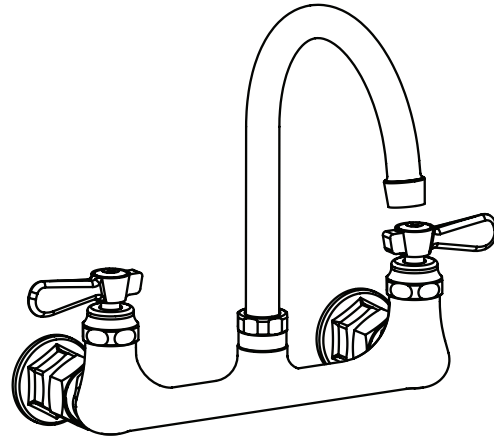

Use your smart phone to scan the above QR code to visit our website: www.bk-resources.com

8" Splash Mount Heavy Duty Faucet with Gooseneck Spout

Model: BKF-xG-G, Lead Free

Options:

BK-DMMK-90
Faucet Mounting Kit - SOLD SEPARATELY

Product Specifications:

- Heavy Duty Double Seat 1/4 Turn Ceramic Cartridges
- Color Coded Hot & Cold Indicators
- Double O-Ring Spout Seal
- High Polished Triple Dipped Chrome Finish
- Integral Check Valve
- Lead Free Compliant
- Full Replacement Parts Available

PRODUCT SPECIFICATION SHEET

RESOURCES

8" Splash Mount Heavy Duty Faucet with Gooseneck Spout

Model: BKF-xG-G, Lead Free

Exploded Parts Detail:

Diagram #	Quantity	Part Number	Description
1	1	BKF-SPT-XX-G	Gooseneck Spout
2	1	BKF-SPT-NUT	Nut
3	1	BKF-SPT-SPACER	Spacer
4	1	BKF-SPT-ORING	O-Ring
5	1	BKF-SPT-AER-W	Aerator Washer
6	1	BKF-SPT-AER	Aerator
7	1	BKF-AER-NOZZLE	Nozzle
8	2	BKF-ESC	Escutcheon
9	2	BKF-SBH	Handle
10	2	BKF-ESC-WASHER	Washer
11	1	BKF-XX-G	Faucet Body
12	2	(1) BKF-W-CV-G & (1) BKF-W-HV-G	Mixing Valve
13	2	BKF-BONNET	Bonnet