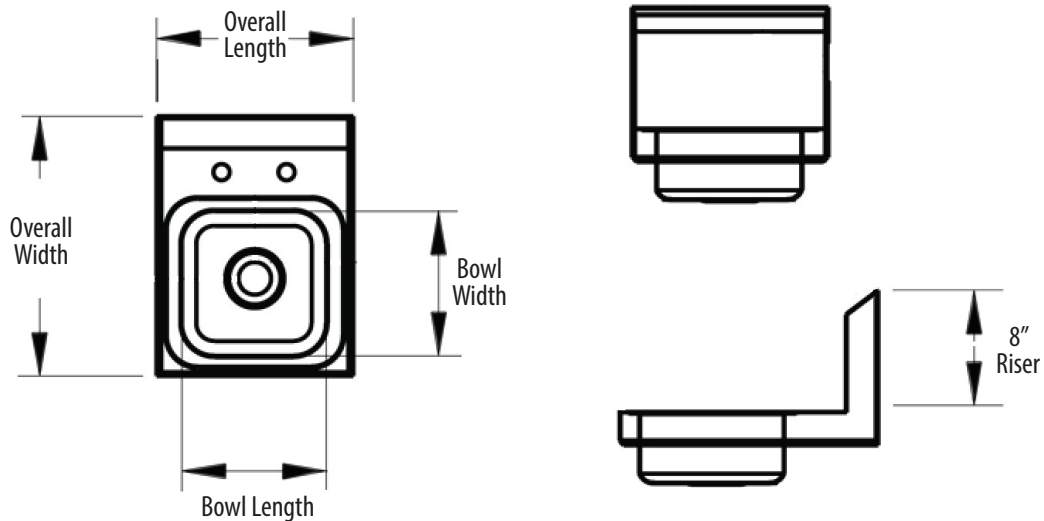

# 9" x 9" Deck Mount Space Saver Hand Sinks w/ Side Splash

*Stainless Steel Hand Sinks*

Use your smart phone to scan the above QR code to visit our website:  
[www.bk-resources.com](http://www.bk-resources.com)

**Certifications:**

**Features:**

- Deck Mounting Hardware Included
- Drain Included
- Accommodates 4" O.C. Faucets
- Marine Edge

**Material:**

- 20 Gauge, T-304 Stainless Steel

**Options:**

- Upgraded Faucets
- Other Plumbing Accessories - Call For Details

Part Number	Unit Size (l x w)	Bowl Dim. (l x w x d)	Faucet / Spout Mounting	Side Splash	Included Faucet	Drain Size	Product Weight (lbs)
BKHS-D-SS-SS	12" x 16"	9" x 9" x 5"	4" O.C. Deck	Dual	-	1 7/8"	8.00
BKHS-D-SS-SS-P-G	12" x 16"	9" x 9" x 5"	4" O.C. Deck	Dual	BKD-3G-G	1 7/8"	11.50