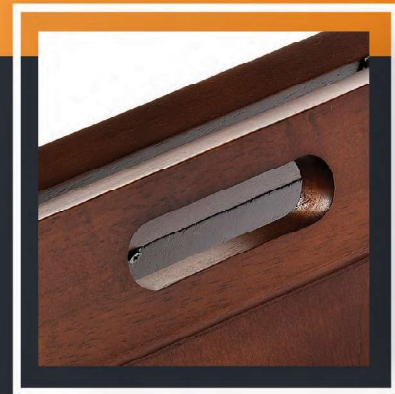

WET FLOOR SIGN

RUBBER WOOD + STAINLESS STEEL / BRASS

1

ROBUST

Strong and hard-wearing, built with both design and longevity in mind

2

EASY TRANSPORT

Built-in handle for easy transportation and storage hanging

3

DOUBLE SIDED

2-Sided Safety warning for door ways and small spaces, folding with ease for simple storage solutions

4

MOOD OF ELEGANCE

Leaves a classy impact on the ambiance of your facility

5

MULTILINGUAL

For double measures of safety

Item #	Item Name	Material	MSRP
499-SSB	2-Sided Wooden Stainless Steel Wet Floor Sign	Rubber Wood/ Stainless Steel	
499-BRA	2-Sided Wooden Brass Wet Floor Sign	Rubber Wood/ Brass Plate	